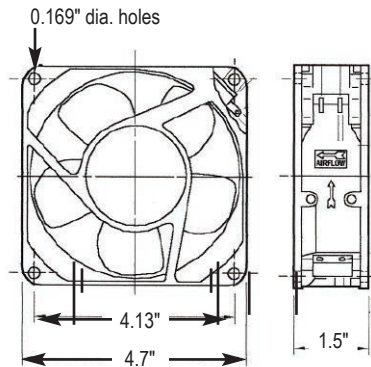

Model No.	Description	Height in. (mm)	Total Fans	Former No.	Total Airflow (cfm)	Total Noise Rating (dBA)	Total Power Req'd. (watts)	Cord Type	Cord Color
FW1-KIT	Single Fan Kit	4.7 (119)	1	LWF-195-2	50	28	5.5	Std.	Black
FW1-KITT	Single Fan Kit w thermostat	4.7 (119)	1	----	50	28	5.5	Thermo	Green
FW-FF	Fan filter (4.7" dia.)			L39