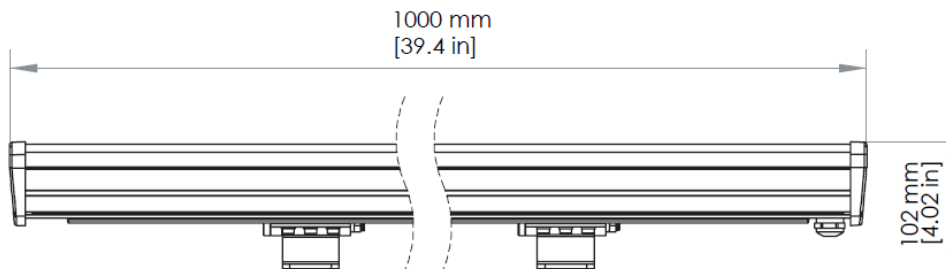

1.0 m Length

Vaya Linear White Ordering Codes:

CCT	Length	Beam Angle	Philips 12NC	Item Number	Certification
3000K	0.33 m	50°	910503702195	350-000002-16	UL / cUL
3000K	0.33 m	10° X 50°	910503702196	350-000002-17	UL / cUL
3000K	1.0 m	50°	910503702221	350-000002-04	UL / cUL
3000K	1.0 m	10° X 50°	910503702222	350-000002-05	UL / cUL
4000K	0.33 m	50°	910503702227	350-000002-18	UL / cUL
4000K	0.33 m	10° X 50°	910503702228	350-000002-19	UL / cUL
4000K	1.0 m	50°	910503702191	350-000002-06	UL / cUL
4000K	1.0 m	10° X 50°	910503702192	350-000002-07	UL / cUL

¹Custom options include 2700K, Red, Green, Blue, Amber version in either lengths or beam angles.