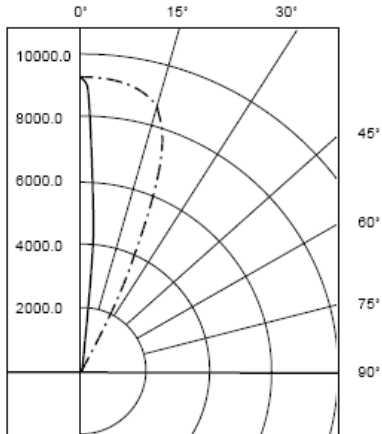

Photometrics (Per IESNA LM-79):

Vaya Linear White, 4000K, 1.0m, 10° x 50° Beam

Polar Candela Distribution

LEGEND:

0 - deg: _____
90 - deg: - - - - -

Zonal Lumen Summary

ZONAL LUMEN SUMMARY

ZONE	LUMENS	%FIXT
0-30	1390	90.8
0-40	1462	95.5
0-60	1512	98.8
0-90	1528	99.8
90-180	2	0.2
0-180	1530	100.0

EFFICACY = 39.2 Lm/W

CIE TYPE - INDIRECT