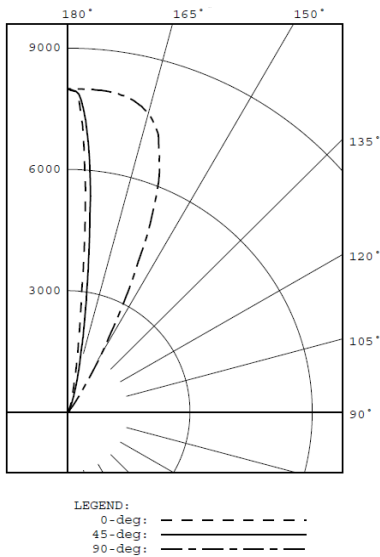

Data sheet

Photometrics (Per IESNA LM-79):

Vaya Linear White, 3000K, 1.0m, 10° x 50° Beam

Polar Candela Distribution

Zonal Lumen Summary

ZONAL LUMEN SUMMARY		
ZONE	LUMENS	%FIXT
0- 90	0	0.0
90-120	0	0.0
90-130	3	0.2
90-150	109	6.9
90-180	1579	100.0
0-180	1579	100.0

EFFICACY = 37.2 Lm/W
CIE TYPE - INDIRECT

Vaya Linear White, 3000K, 1.0m, 50° Beam