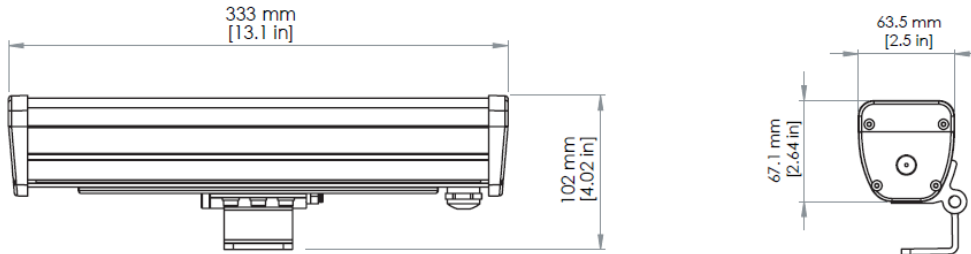

Data sheet

Dimensions:

0.33 m Length