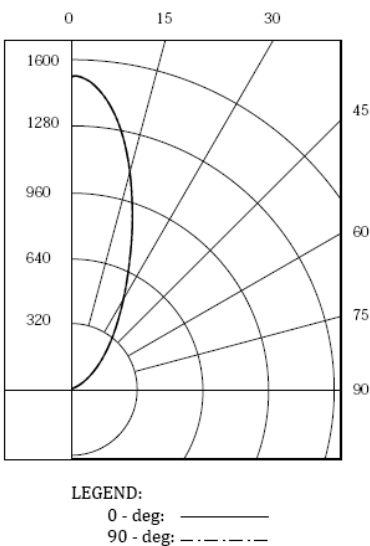

Polar Candela Distribution

Zonal Lumen Summary

ZONAL LUMEN SUMMARY		
ZONE	LUMENS	%FIXT
0-30	754	60.2
0-40	991	79.1
0-60	1221	97.5
0-90	1250	99.8
90-180	2	0.2
0-180	1252	100.0

EFFICACY = 32.4 Lm/W
CIE TYPE - INDIRECT