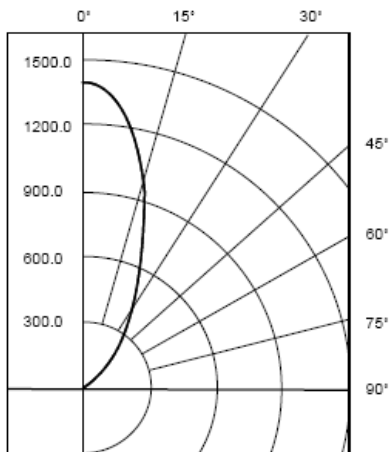

Vaya Linear White, 4000K, 1.0m, 50° Beam

Polar Candela Distribution

LEGEND:

0 - deg: _____
90 - deg: - - - - -

Zonal Lumen Summary

ZONAL LUMEN SUMMARY

ZONE	LUMENS	%FIXT
0-30	726	59.6
0-40	958	78.7
0-60	1188	97.5
0-90	1216	99.8
90-180	1	0.1
0-180	1218	100.0

EFFICACY = 31.2 Lm/W

CIE TYPE - INDIRECT