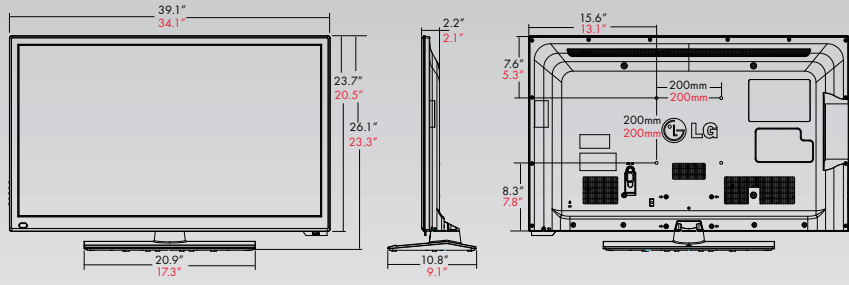

42LT560C/37LT560C