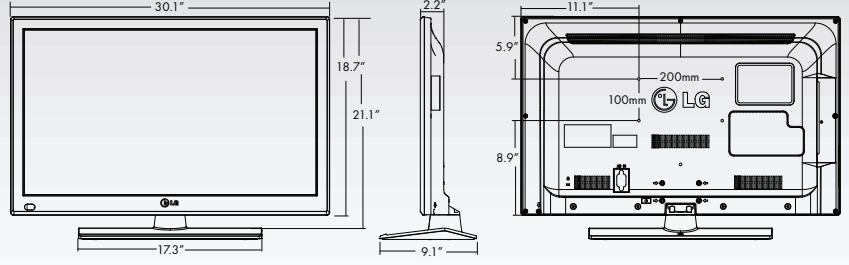

PUBLIC DISPLAY SETTINGS

When used in public areas, these HDTVs can be easily programmed by the installer to have the TV turn on at a specified channel/volume level, set the minimum/ maximum volume, lock out the control panel/remote, set the aspect ratio, and return to a factory reset. By using Power Management, these displays can be programmed to turn off if there has been no activity (remote or control panel buttons) for a preset time (1-7) hours.

Public Display Setting	
Public Display Mode	No
Start Channel	No
Ch. Type	TV
Major	2
Minor	0
Minimum Volume	0
Maximum Volume	100
Start Volume	No
Level	20
Power Management	No
Setting	1
Key Management	0
Factory Reset	0
Aspect Ratio	0

USB CLONING

USB cloning will allow for easy transfer of Public Display Settings from the "Master TV" to an unlimited number of same type televisions.

DIMENSIONS

invisible SPEAKER

SOUND IS HEARD, NOT SEEN

Enjoy a combination of smart technology and stylish design with the invisible speaker system custom tuned by audio expert Mr. Mark Levinson. This unique system provides a clean, polished look and an enhanced auditory experience by increasing the sweet spot and providing a wider sound field.

32LT560C

MOUNTING HOLES ON STAND ATTACHING THE TV TO A DESK

(32LT450C/37LT450C/42LT450C) only

REAR JACK PANEL

SIDE JACK PANEL