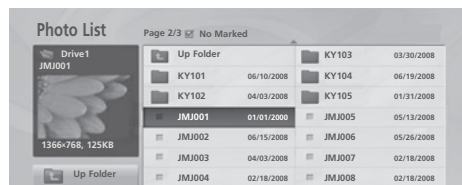

Dramatization

Dramatization

OPTIONAL ACCESSORY SIMPLE 7 BUTTON REMOTE

Resident / Simple 7 button sanitary membrane remote control. Model: 124-213-10 (sold separately)

USB 2.0 MEDIA HOST

USB 2.0 will support JPG and MP3 files from a USB storage device.