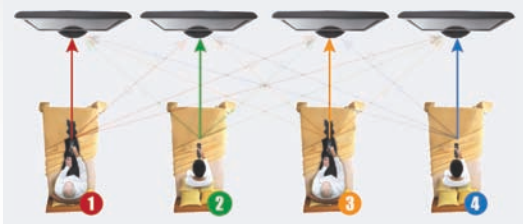

FEATURES

LG's newest core technology, Picture Wizard, enables easy self-calibration by providing on-screen reference points for key picture quality elements such as black level, color, tint, sharpness and backlight levels. By using this easy-to-use calibration process, the picture setting can be set to better fit the type of room application.

Dramatization

ENERGY SAVING LEVELS

Manually select your choice for the brightness level for the television. By selecting Minimum, Medium, or Maximum, the power consumption will be reduced and an increase in energy savings can be achieved. (Note: Selecting minimum level may slightly increase power consumption on some models)

BED 1/2/3/4 REMOTE CONTROLLABILITY (with optional remote)

LG TVs with Bed 1/2/3/4 function eliminates the remote control signal interference between TVs in multiple dwelling rooms. This system will work using the same LG TV model.