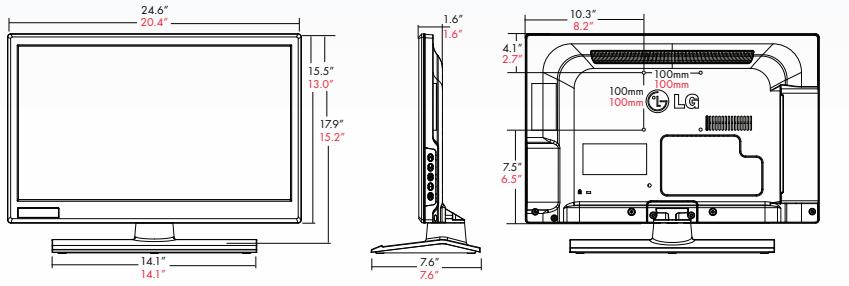

26LT560C/22LT560C