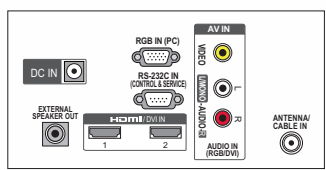

26LT560C/22LT560C

SIDE JACK PANEL