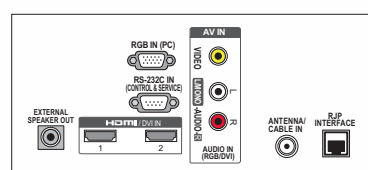

42LT560C/37LT560C

32LT560C

26LT560C/22LT560C

MOUNTING HOLES ON STAND ATTACHING THE TV TO A DESK

4-Screws (Not provided as parts of the product)

(32LT450C/37LT450C/42LT450C) only

REAR JACK PANEL

42LT560C/37LT560C/32LT560C