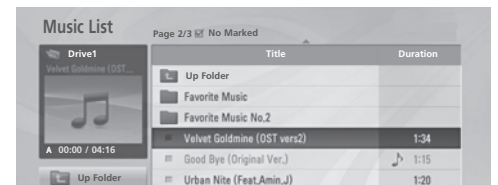

Dramatization

Dramatization

OPTIONAL ACCESSORY SIMPLE 7 BUTTON REMOTE

Resident / Simple 7 button sanitary membrane remote control. Model: 124-213-10 (sold separately)

USB 2.0 MEDIA HOST

USB 2.0 will support JPG and MP3 files from a USB storage device.