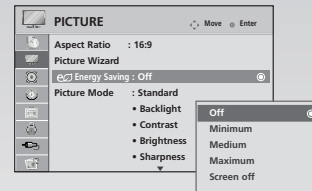

FEATURES

LG's newest core technology, Picture Wizard, enables easy self-calibration by providing on-screen reference points for key picture quality elements such as black level, color, tint, sharpness and backlight levels. By using this easy-to-use calibration process, the picture setting can be set to better fit the type of room application.

Dramatization

ENERGY SAVING LEVELS

Manually select your choice for the brightness level for the television. By selecting Minimum, Medium, or Maximum, the power consumption will be reduced and an increase in energy savings can be achieved. (Note: Selecting minimum level may slightly increase power consumption on some models)