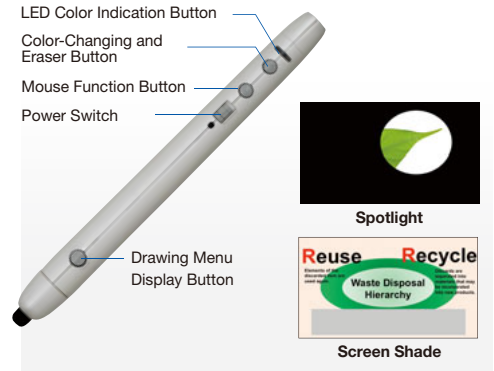

User-friendly Electronic Pen for Easy Writing and Erasing

The special electronic pen has a selector button for easy switching between 4 colors and the erasing function. It can also be combined with application software for a wide variety of operations.