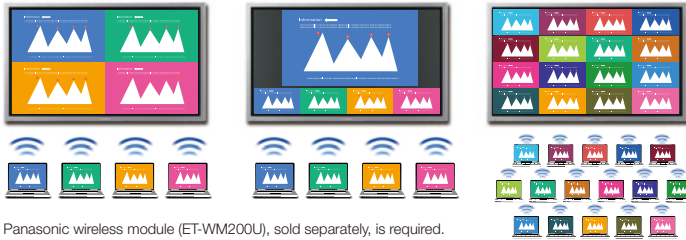

Multi-Live Mode

Up to 16 PC screens can be displayed.

- Four-Window Multi Style
- Four-Window Index Style
- 16-Window Index Style

* Panasonic wireless module (ET-WM200U), sold separately, is required.

Multiple Transmission Mode

Images from one PC can be shown on up to 8 displays.

Display of Content in iOS Devices on Large Screen

Wireless transmission is also possible from iOS devices. Simply install an application (free of charge) to display still-image slideshows and PDF images from an iPad, iPhone, etc.