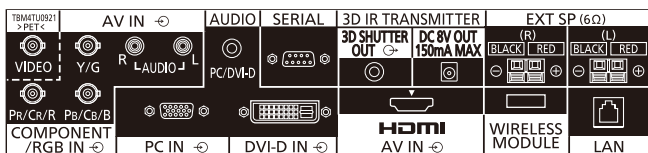

\*1: Panasonic Wireless Module (ET-WM200), sold separately, is required.

**OPTIONAL ACCESSORIES**

Pedestal	TY-ST20-K
Wall-hanging bracket	TY-WK42PV20
Wall-hanging bracket (angled)	TY-WK42PR20
Ceiling-hanging bracket	TY-CE42PS20
Mobile stand	TY-ST58PF20
Speakers	TY-SP42P8W-K
Touch Panel	TY-TP42P30K
Anti Glare Filter	TY-AR42P12W
3D IR Transmitter	TY-3D30TRW
3D Eyewear	TY-EW3D3LU TY-EW3D3MU TY-EW3D3SU
BNC Dual Video Terminal Board	TY-FB9BD
DVI-D Terminal Board	TY-FB11DD
Dual HDMI Terminal Board	TY-FB10HMD
HD-SDI Terminal Board	TY-FB9HD
HD-SDI with Audio Terminal Board	TY-FB10HD
Dual link HD-SDI Terminal Board	TY-FB11DHD
Mate-IF Board	TY-FB11HB
Wireless Module	ET-WM200U
Easy Wireless Stick	ET-UW100U

**DIMENSIONS**

Cautions: This drawing is not a scale  
Units : inches (mm)

**TERMINAL DIMENSION**

**CONNECTION TERMINAL**