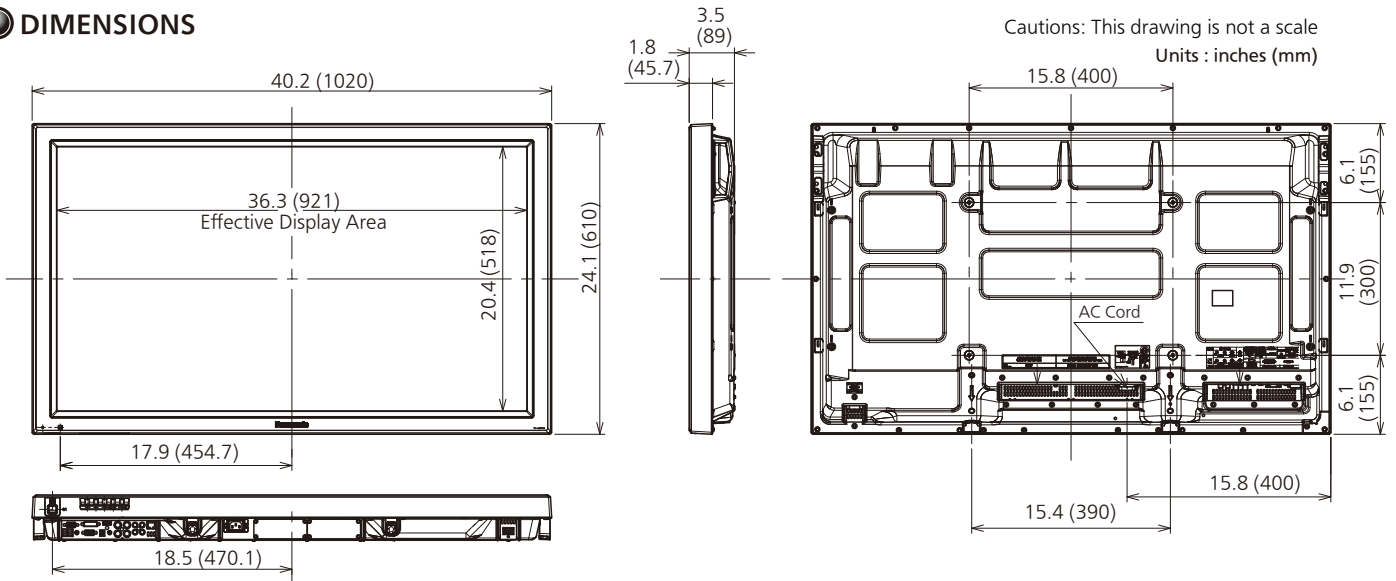

#### DISPLAY

Screen Size (Diagonal)	41.6-inch (1,057 mm)
Aspect ratio	16:9
Effective Display Area (W x H)	36.3" x 20.4" (921 x 518 mm)
Number of pixels (H x V)	1,920 x 1,080 pixels (1 pixel=3cells for R, G and B)
Pixel Pitch (H x V)	0.480 x 0.480 mm
Contrast Ratio	5,000,000:1
Gradation	6,144 steps (equivalent)
Panel Life <sup>*1</sup>	approx. 100,000 hours
Full HD 3D	3D Full HD Ready <sup>*2</sup>

#### MECHANICAL

Dimensions (W x H x D)	40.2" x 24.1" x 3.5" (1,020 × 610 × 89 mm)
Carton Dimensions (W x H x D)	44.8" x 28.4" x 11.2" (1,138 × 721 × 284 mm)
Weight	approx. 55.2 lbs. (25.0 kg)
Gross weight	approx. 68.3 lbs (31.0 kg)
Cabinet Color	Black

UPC Code	885170077577
----------	--------------

**MAIN FEATURE**

Wireless connections	Yes*1
Brightness Sensor	Yes
Digital Zoom	Yes
Portrait Zoom	Yes
Video Wall	Yes (N x M, up to 5 x 5)
1 : 1Pixel Mode	Yes
Display size setting	Yes
Auto Set Up	Yes
Picture profile (Memory save)	Yes
HDMI Range	Yes
Screen Saver	Negative image, Scrolling bar only, White screen, Overlay scrolling bar
NANO DRIFT Saver	Yes (LOW/MID/HIGH)
Side Bar Adjust	Yes
Peak Limit	Yes
Power Save	Yes
Stand By Save	Yes
Power Management (PC/DVI)	Yes
No Signal Power Off	Yes
Weekly Command Timer	Yes
Audio Input Select	Yes
Studio Mode (W/B, Gain)	Yes
Initial INPUT/VOL Level	Yes
INPUT/Button Lock	Yes
Remote-control User Level	Yes
Maximum VOL level	Yes

**DIMENSIONS**

Cautions: This drawing is not a scale  
Units : inches (mm)

**TERMINAL DIMENSION**

**CONNECTION TERMINAL**