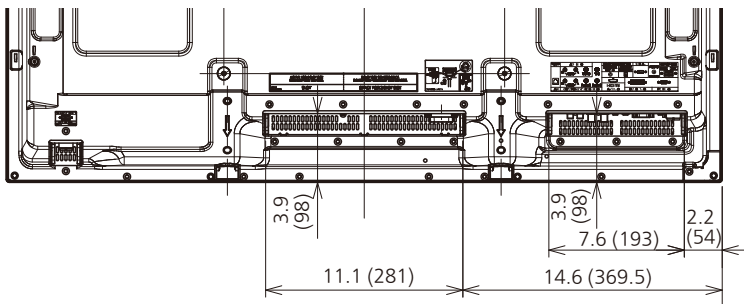

\*1: Panasonic Wireless Module (ET-WM200), sold separately, is required.

**OPTIONAL ACCESSORIES**

Pedestal	TY-ST20-K
Wall-hanging bracket	TY-WK42PV20
Wall-hanging bracket (angled)	TY-WK42PR20
Ceiling-hanging bracket	TY-CE42PS20
Mobile stand	TY-ST58PF20
Speakers	TY-SP42P8W-K
Touch Panel	TY-TP42P30K
Anti Glare Filter	TY-AR42P12W
3D IR Transmitter	TY-3D30TRW
3D Eyewear	TY-EW3D3LU TY-EW3D3MU TY-EW3D3SU
BNC Dual Video Terminal Board	TY-FB9BD
DVI-D Terminal Board	TY-FB11DD
Dual HDMI Terminal Board	TY-FB10HMD
HD-SDI Terminal Board	TY-FB9HD
HD-SDI with Audio Terminal Board	TY-FB10HD
Dual link HD-SDI Terminal Board	TY-FB11DHD
Mate-IF Board	TY-FB11HB
Wireless Module	ET-WM200U
Easy Wireless Stick	ET-UW100U

**DIMENSIONS**

Cautions: This drawing is not a scale  
Units : inches (mm)

**TERMINAL DIMENSION**

**CONNECTION TERMINAL**