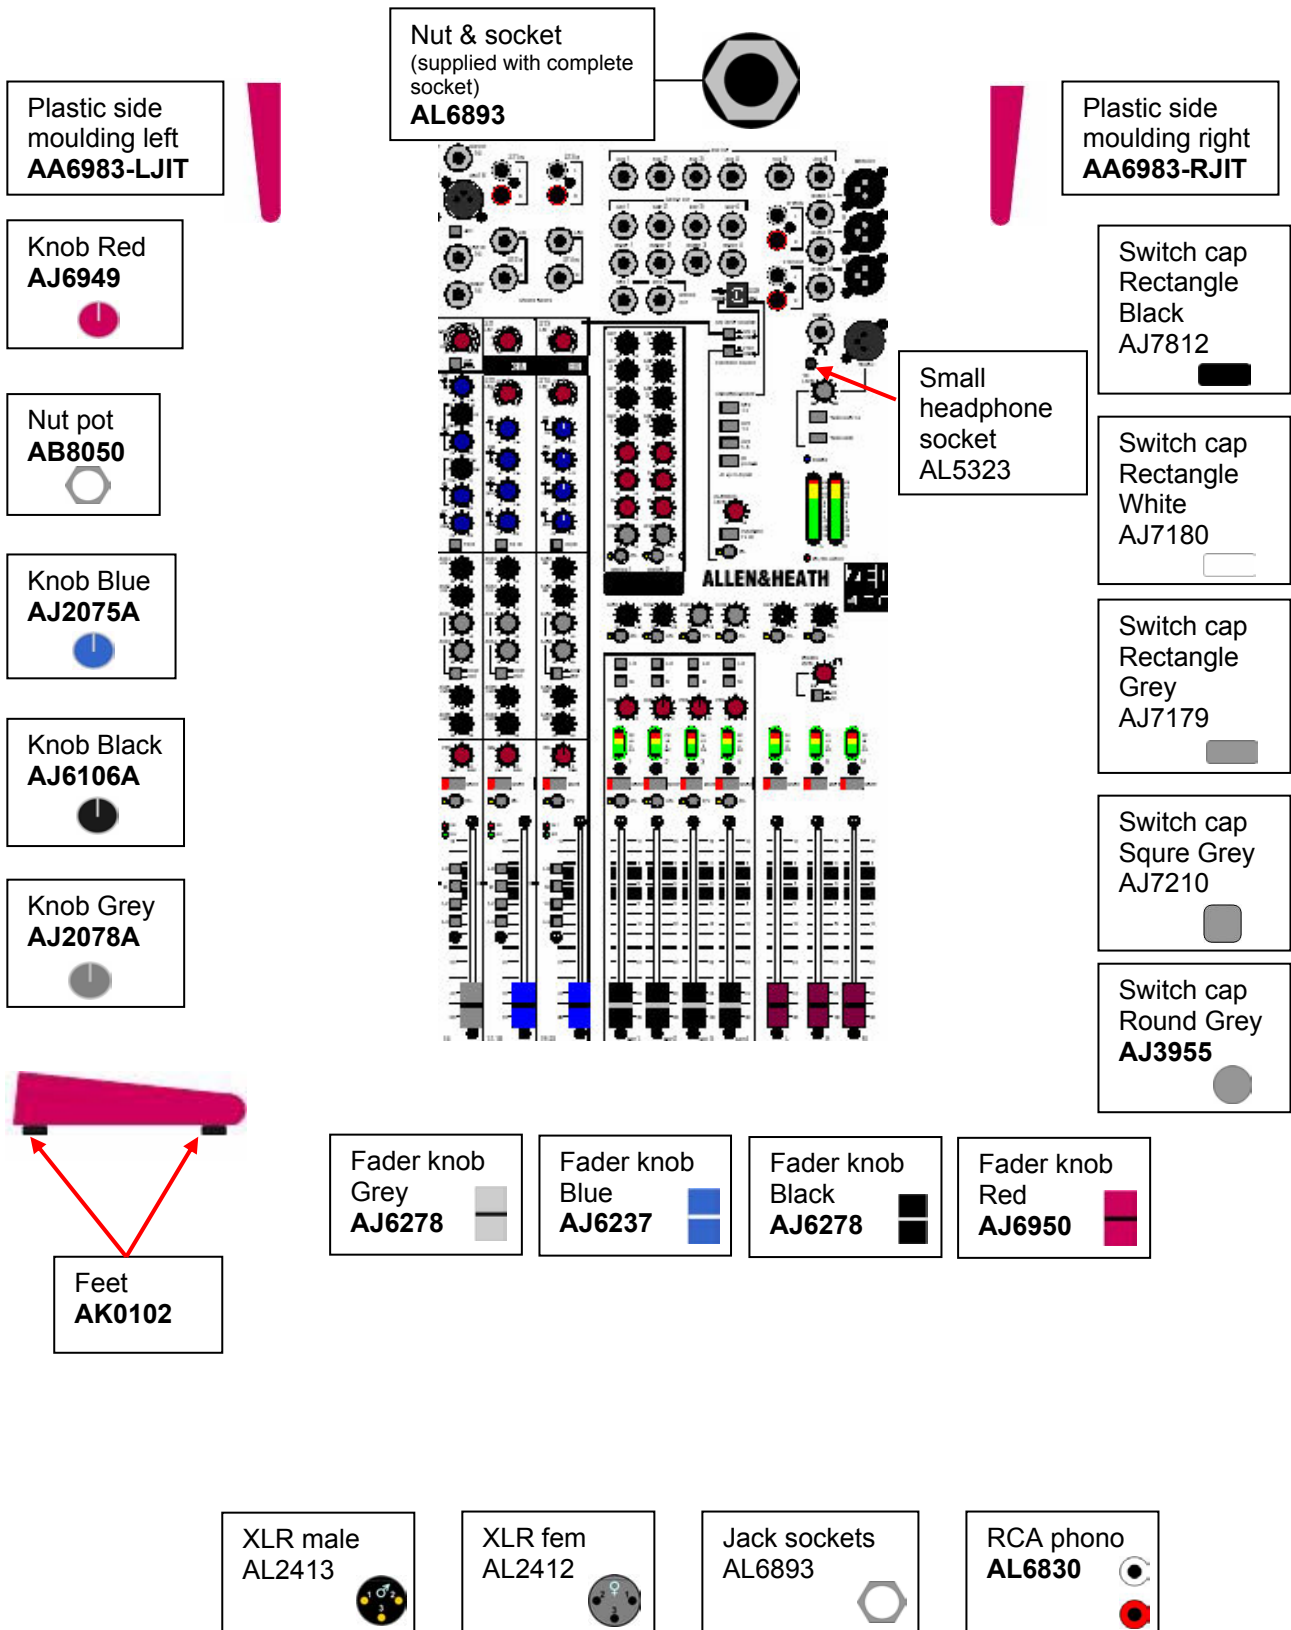

ALLEN&HEATH

Parts identification sheet

ZED
4 bus

ZED 420 ZED 428 ZED 436

How to order parts

Parts must be ordered from our distributor in your territory. A list of international distributors can be viewed at <http://www.allen-heath.com/UK/distributors.asp>

UK parts must be ordered through an appointed A&H dealer or service centre. A list of UK service centres can be viewed at http://www.allen-heath.com/UK/service_centres.asp

EXTERIOR PARTS:

INTERIOR PARTS:

POTENTIOMETERS & FADERS: