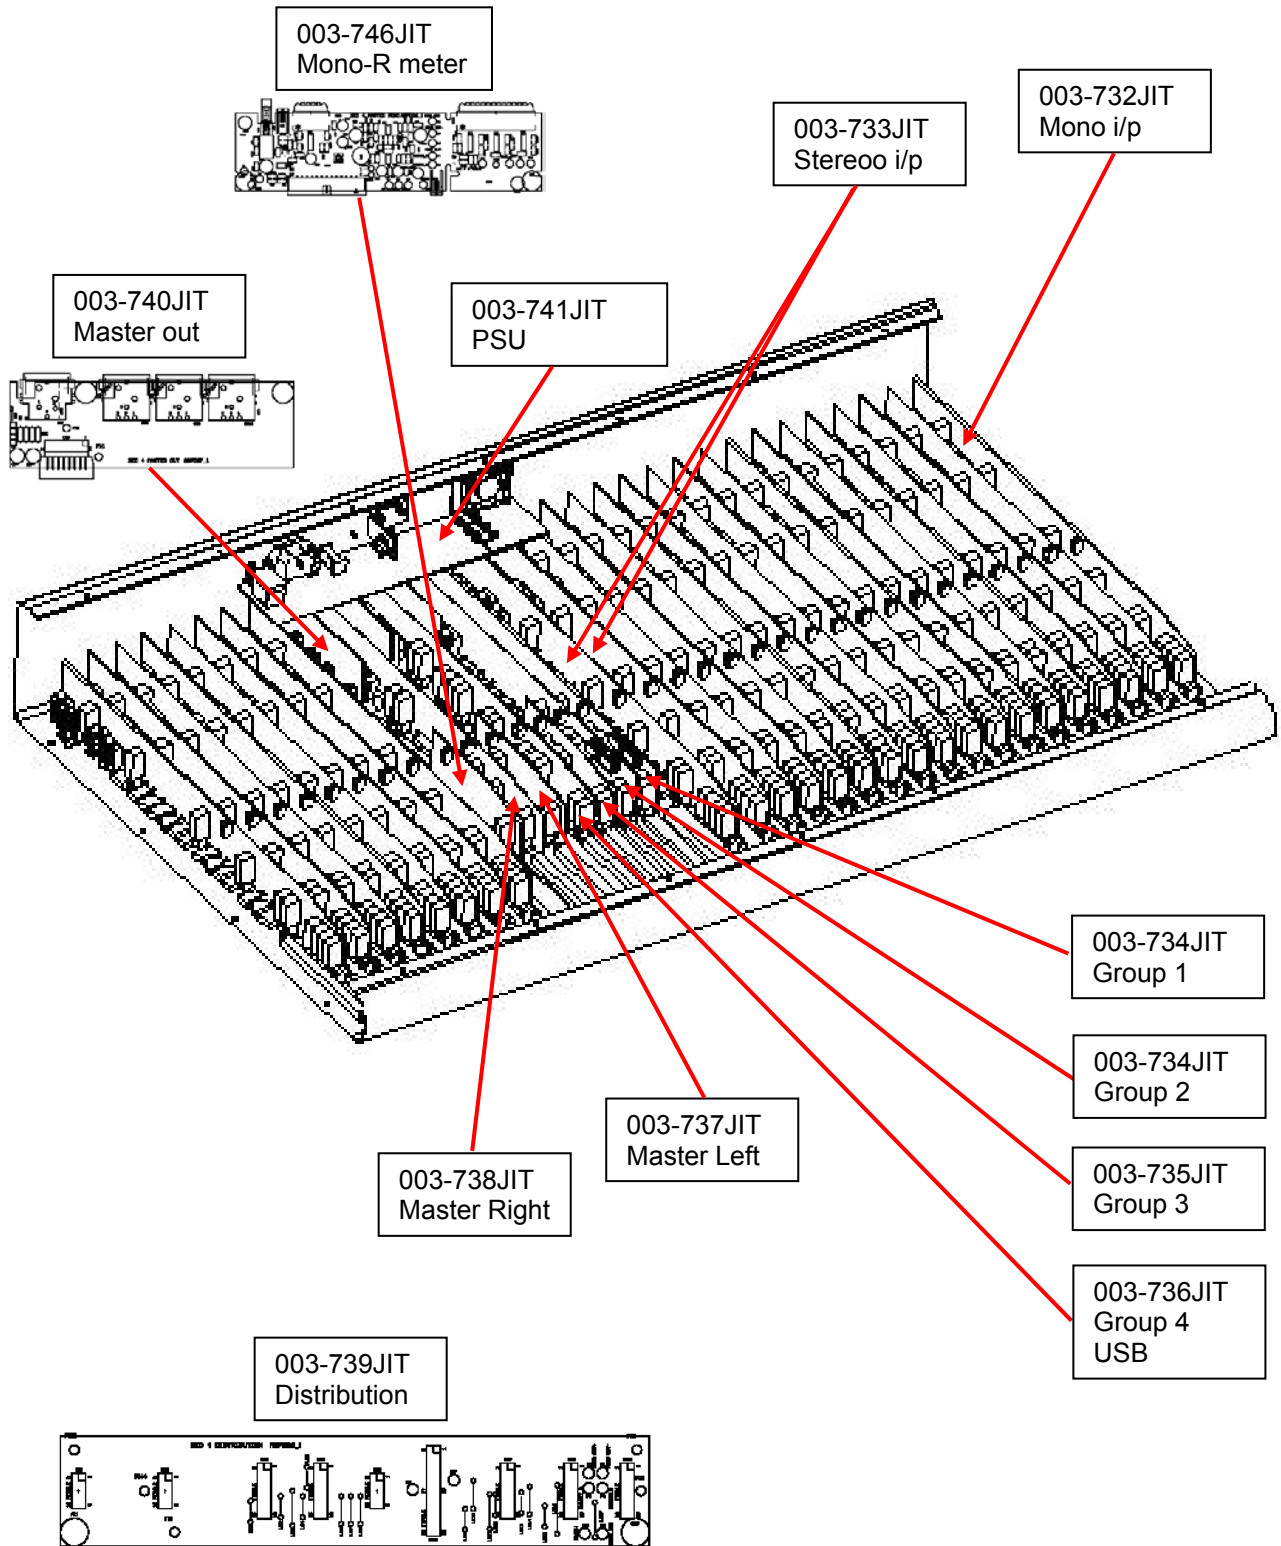

ALLEN&HEATH

Parts identification sheet

ZED
4 bus

ZED 420 ZED 428 ZED 436

How to order parts

Parts must be ordered from our distributor in your territory. A list of international distributors can be viewed at <http://www.allen-heath.com/UK/distributors.asp>

UK parts must be ordered through an appointed A&H dealer or service centre. A list of UK service centres can be viewed at http://www.allen-heath.com/UK/service_centres.asp

EXTERIOR PARTS:

INTERIOR PARTS:

POTENTIOMETERS & FADERS: