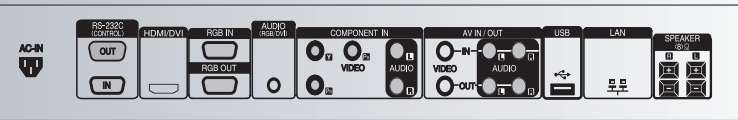

SPECIFICATIONS

PANEL	
LCD Panel Type	37" class
Display Area	37.0" measured diagonally
Aspect Ratio	16:9
Native Resolution	1920 x 1080 (FHD)
Pixels [H x V x 3]	6,220,800
Brightness	500 cd/m ²
Contrast Ratio	1,500:1 (Typ.), 10,000 (DCR)
Color Gamut	72%
T _{ni}	75 °C
Viewing Angle	178 °/178 °
Color Depth	1.06 Billion
Response Time	5ms (G to G)
Surface Treatment	Hard Coating (3H), Anti-glare
Lifetime	50,000 Hr., Landscape
VIDEO	
Max Input Resolution	1920 X 1080 @ 60Hz (RGB, HDMI/DVI)
Recommended Resolution	1920 X 1080 @ 60Hz (RGB, HDMI/DVI)
H-Scanning Frequency	30 ~ 83kHz (RGB, HDMI/DVI)
V-Scanning Frequency	56~75 Hz (RGB), 60 Hz (HDMI/DVI)
Pixel Frequency	148.5 MHz (RGB, HDMI/DVI)
Sync Compatibility	Separate/Composite/Digital
Video Input	RGB, HDMI/DVI
Picture mode	Vivid/Standard/Cinema/Sports/Game/Expert1/Expert2
Color temperature	Warm/Medium/Cool
REAR INPUTS/OUTPUTS	
Component Video	Yes, 1 Hi-Res
PC Input via 15-Pin Sub "D"	Yes, 1/1
Composite Video Input/Output	Yes, 1/1
Audio Output	Yes
Audio Inputs	Yes, 2 Plus PC Sound

HDTV Formats	Component: 720p/1080i / 1080p HDMI: 720p/1080i/1080p
HDMI/DVI with HDCP	Yes
RS-232C Input/Output	1/1, Female-to-Female Crossed Type
RJ-45	Yes
USB	Yes
External Speaker Out	Yes

AUDIO	
Auto Volume	Yes
Balance	Yes
Audio Power	20W (10W x 2)
Speaker On/off	Yes
Clear Voice II	Yes
Sound mode	Standard, Music, Cinema, Sports, Game