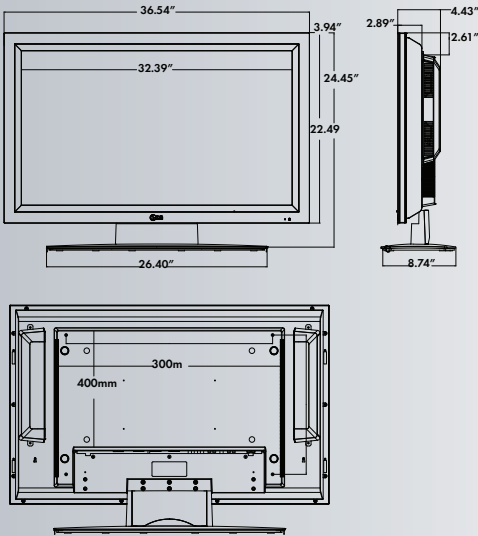

M3704CCBA

Rear Jack Pack Panel

SPECIFICATIONS

PANEL	
LCD Panel Type	37" class
Display Area	37.0" measured diagonally
Aspect Ratio	16:9
Native Resolution	1920 x 1080 (FHD)
Pixels [H x V x 3]	6,220,800
Brightness	500 cd/m²
Contrast Ratio	1,500:1 (Typ.), 10,000 (DCR)
Color Gamut	72%
T_{ni}	75 °C
Viewing Angle	178 °/178 °
Color Depth	1.06 Billion
Response Time	5ms (G to G)
Surface Treatment	Hard Coating (3H), Anti-glare
Lifetime	50,000 Hr., Landscape
VIDEO	
Max Input Resolution	1920 X 1080 @ 60Hz (RGB, HDMI/DVI)
Recommended Resolution	1920 X 1080 @ 60Hz (RGB, HDMI/DVI)
H-Scanning Frequency	30 ~ 83kHz (RGB, HDMI/DVI)
V-Scanning Frequency	56~75 Hz (RGB), 60 Hz (HDMI/DVI)
Pixel Frequency	148.5 MHz (RGB, HDMI/DVI)
Sync Compatibility	Separate/Composite/Digital
Video Input	RGB, HDMI/DVI
Picture mode	Vivid/Standard/Cinema/Sports/Game/Expert1/Expert2
Color temperature	Warm/Medium/Cool
REAR INPUTS/OUTPUTS	
Component Video	Yes, 1 Hi-Res
PC Input via 15-Pin Sub "D"	Yes, 1/1
Composite Video Input/Output	Yes, 1/1
Audio Output	Yes
Audio Inputs	Yes, 2 Plus PC Sound

HDTV Formats	Component: 720p/1080i / 1080p HDMI: 720p/1080i/1080p
HDMI/DVI with HDCP	Yes
RS-232C Input/Output	1/1, Female-to-Female Crossed Type
RJ-45	Yes
USB	Yes
External Speaker Out	Yes

AUDIO	
Auto Volume	Yes
Balance	Yes
Audio Power	20W (10W x 2)
Speaker On/off	Yes
Clear Voice II	Yes
Sound mode	Standard, Music, Cinema, Sports, Game