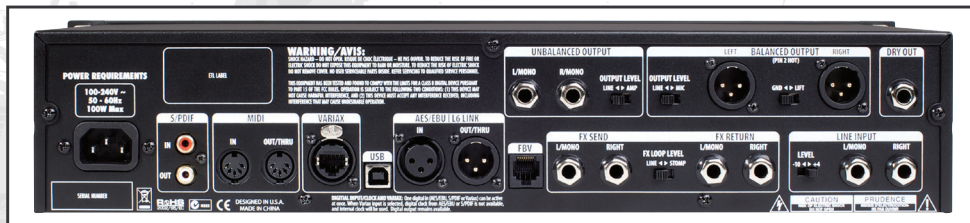

It features over 100 M-class effects, which were made famous by Line 6 M13® and M9® Stompbox Modelers. Found on touring pedal boards around the world, M-class effects include a host of lush delays, mods, filters, distortions, compressors and reverbs. Use up to eight effects at once.

POD HD Pro is flexible and powerful enough to handle the most demanding gigs. The rack mount enclosure provides a full set of digital and analog I/O, making it the pro's go-to front-end for any live or recording rig.