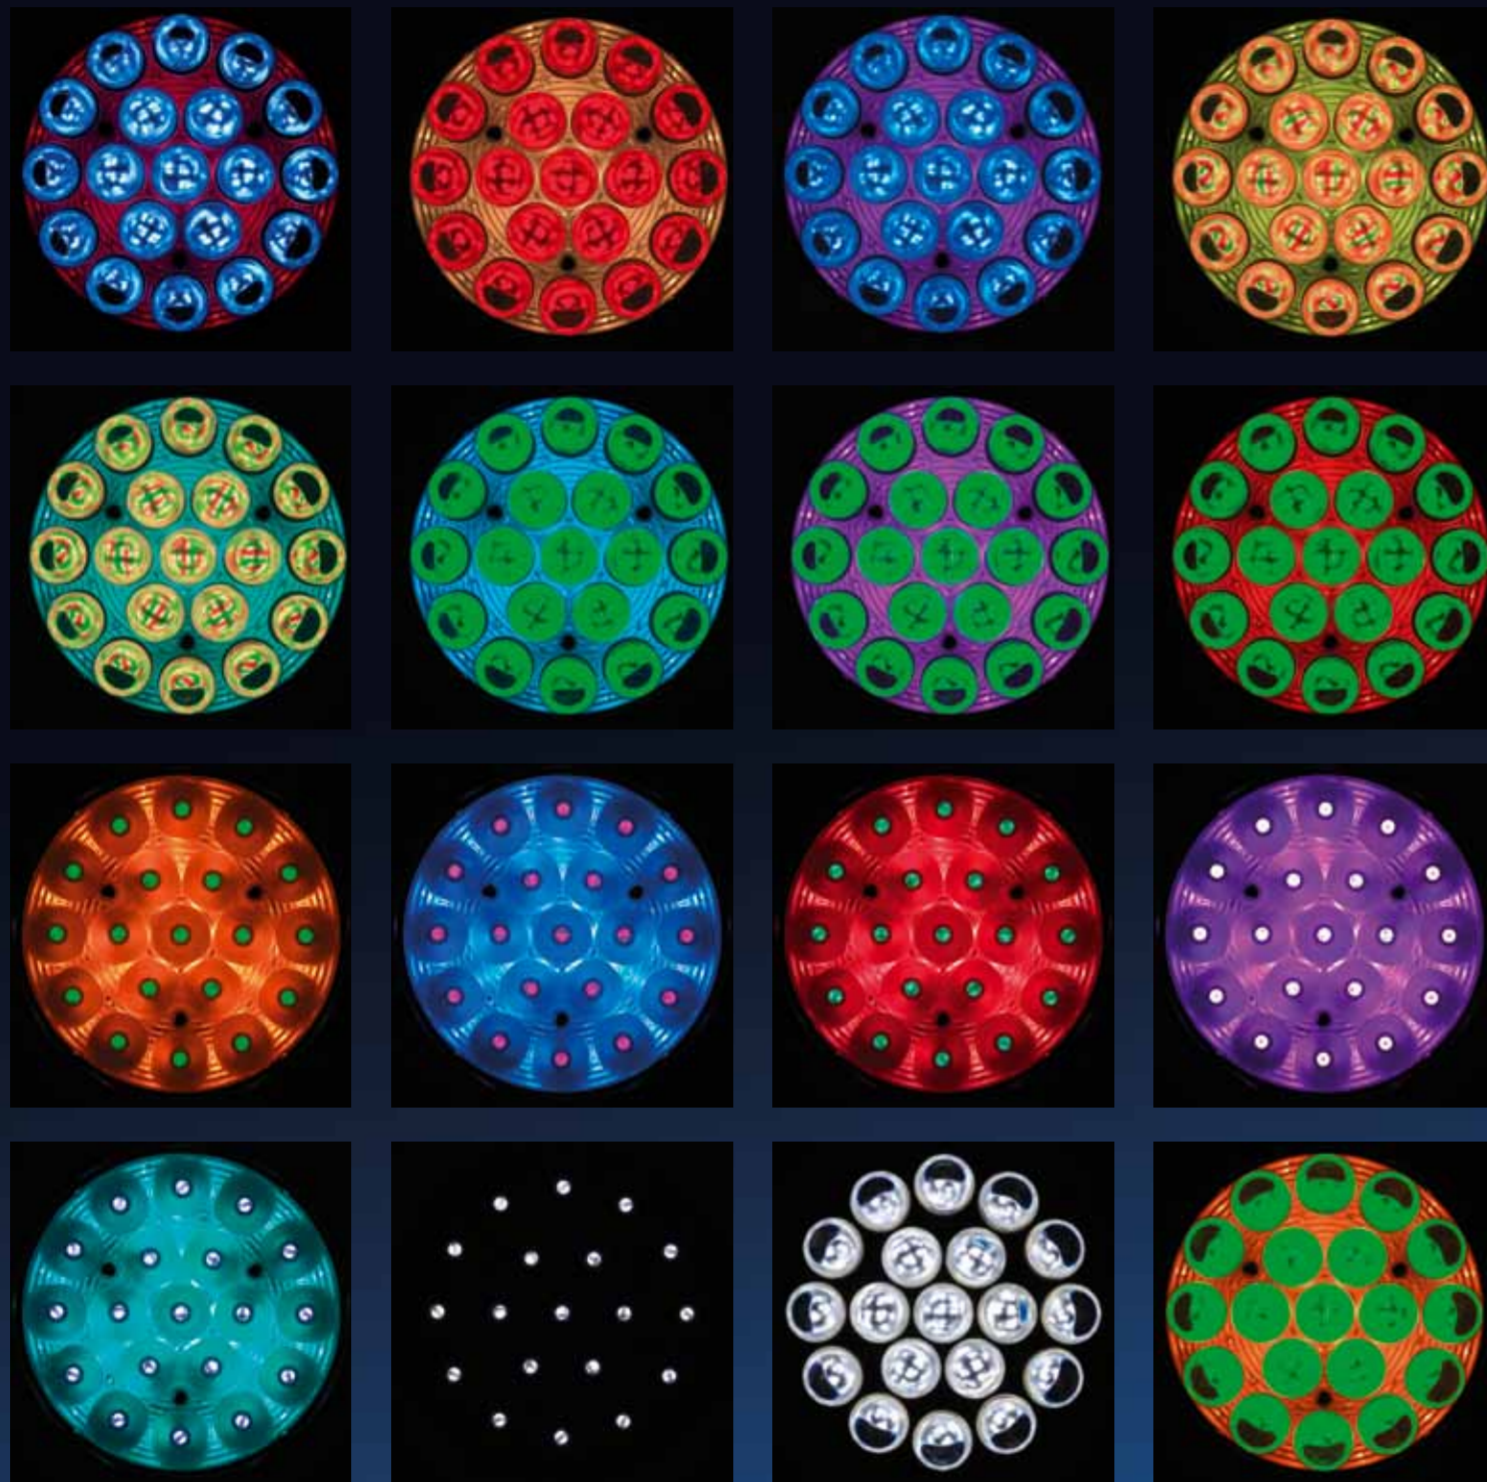

MAC Aura™

Martin®
www.martinpro.com

An Aura of creativity!

The result of out-of-the-box creative thinking and pioneering optical research and development, the MAC Aura is the first compact LED moving head wash light with zoom that offers never-before-seen eye-candy aura™ effects plus functions as a highly capable single-lens wash with fully pre-mixed color.

The Aura's ground-breaking optical system combines multicolor beam LEDs with a secondary LED lens array illumination to produce an all new visual palette that takes the synthetic look out of LED wash lights and allows for truly unique lighting design possibilities.

With or without candy

The MAC Aura is full of personality. Use the fixture as a powerful single-lens wash or employ a separate set of individually controllable multicolor LEDs for radical to subtle eye-candy looks. Mix, match, and create never-before-seen effects that take the unnatural LED look out of LED lighting. For the ultimate in easy-to-produce visuals, use the Aura's built-in FX engine to create extraordinary effects fast.

Wicked wash!

The MAC Aura is a versatile wash light of the highest caliber. It features superior color mixing with a broad range of shades from two independent color systems. Color shades mix completely uniform from vibrant saturates across beautiful pastels to authentic warm and cool shades of white.