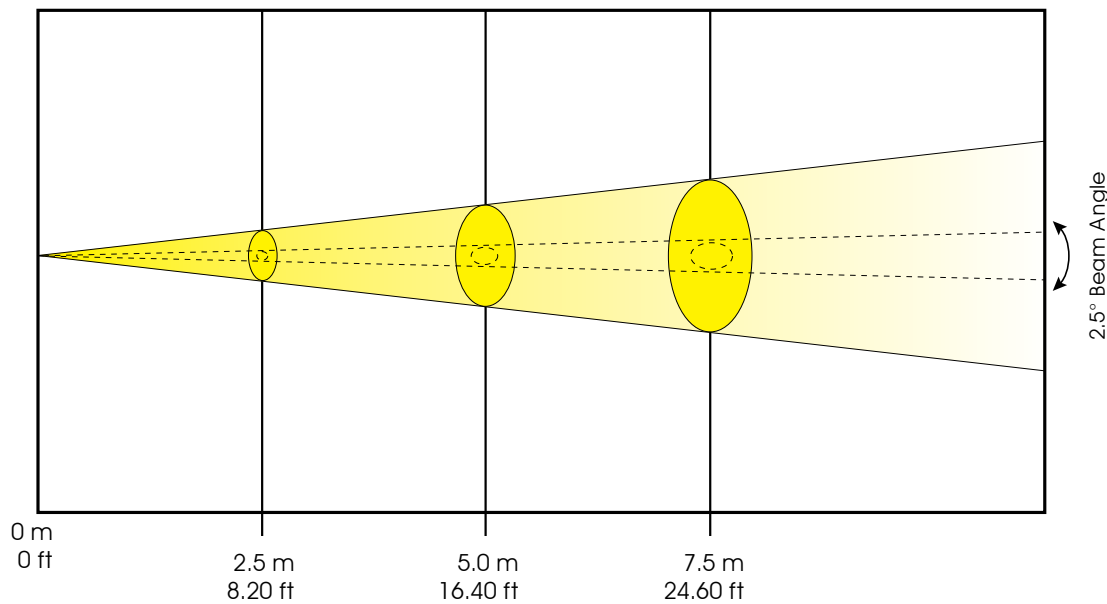

TECHNICAL SPECIFICATIONS

- **DMX Channels:** 11/13/16
- 3 x DMX channel modes
- **Control:** 3-pin & 5-pin DMX
- **Dimmer:** Mechanical Dimmer 0-100%
- **Strobe:** Variable speed Shutter / Strobe
- **Pan/Tilt:** 540/630 x 265
- **Power Supply:** 120v-240V 50/60hz
- **Power Consumption:** 350W MAX
- **Lamp:** MSD Platinum 5R Philips
- **Lamp life:** 2,000hr
- **Lux:** 28,360 Lux / 2,634 fc @ 75'
- **Dimensions:** (LxWxH) 14.1" x 13.2" x 18.5 / 358 x 335 x 470 mm
- **Weight:** 34.2 lbs / 15.5 kg

Colors

Rotating Gobos

PHOTOMETRICS

Standard 2.5° Beam Angle

LUX x 0.0929 = FC

5207 FC / 56230 LUX 2635 FC / 28360 LUX 1680 FC / 18080 LUX

Beam Diameter

2.5° Beam Angle	Ø 0.65 m / Ø 2.13 ft	Ø 0.86 m / Ø 2.82 ft	Ø 1.06 m / Ø 3.50 ft
-----------------	----------------------	----------------------	----------------------