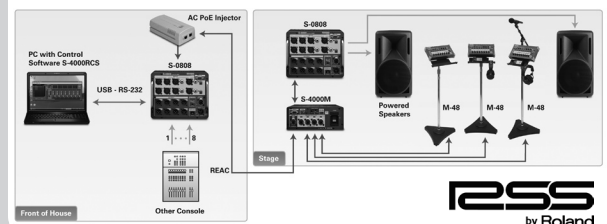

RSS by Roland® DIGITAL SNAKE EXAMPLE SETUP FOR SMALL TRIO WITH PERSONAL MIXING

RSS
by Roland