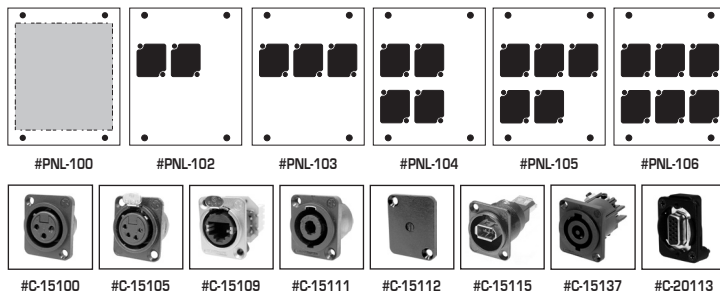

"CONNECTRIX" SYSTEM PANELS & CONNECTORS

"CONNECTRIX" Connectors utilize the popular mounting pattern of Neutrik® "D" Series connectors on "CONNECTRIX" Panels. The "CONNECTRIX" System allows the placement of any "CONNECTRIX" Connector into one of many "CONNECTRIX" Panels to provide ground isolation and a custom panel result with off-the-shelf prices and delivery. *See all "CONNECTRIX" Panels and Connectors on our web site at www.acebackstage.com.*