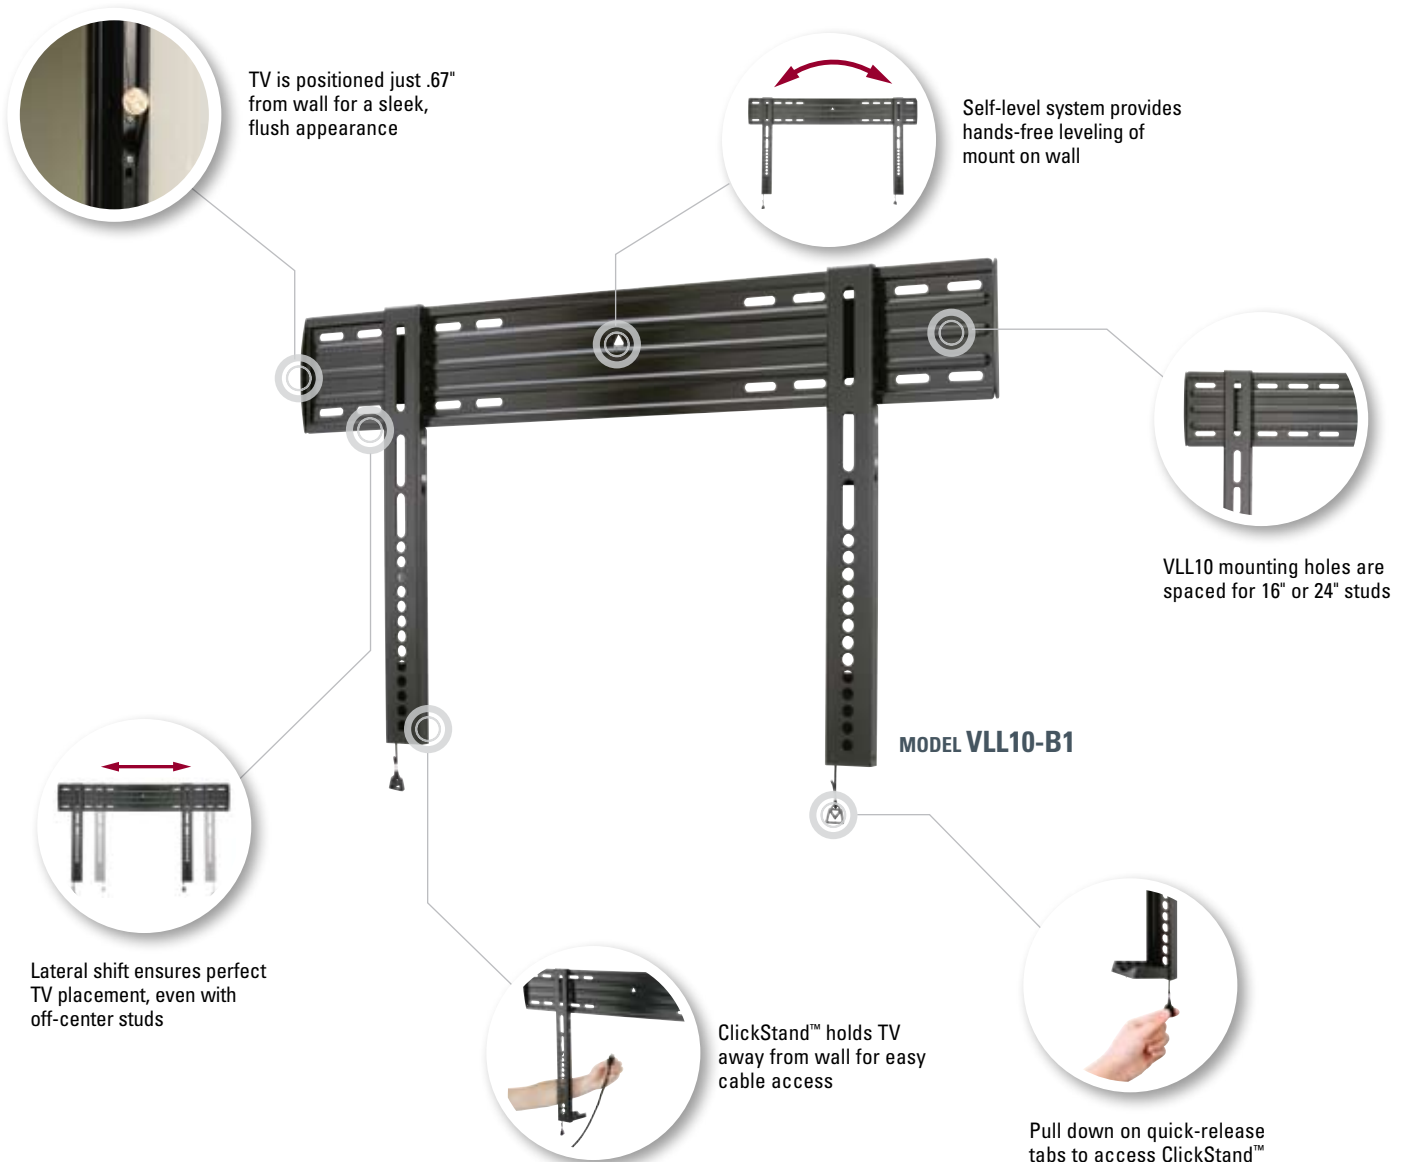

NEW VISIONMOUNT® SUPER SLIM LOW-PROFILE MOUNTS

MODEL VLL10-B1

MODEL VML10-B1

Specially designed to highlight the sleek look of ultra-thin flat-panel TVs

New VML10 and VLL10 Super Slim mounts are designed to emphasize the sleek look of ultra-thin LCD, plasma and LED TVs by placing them just .67" from the wall. But unlike other low-profile mounts, Sanus' new Super Slim mounts feature exclusive ClickStand™ technology, which holds the bottom of the TV away from the wall for easy access to cables — without removing the TV from the mount. The VML10 and VLL10 also offer lateral shift adjustment, allowing you to slide the TV left and right on the wall plate so it's positioned exactly where you want it, even with off-center wall studs.

VLL10-B1 shown

NEW VISIONMOUNT® SUPER SLIM LOW-PROFILE MOUNTS

MODEL VLL10

Low-Profile Mount for 32" – 60" TVs

PRODUCT DIMENSIONS (w x d x h)

30.5" x .67" x 17.5"
77.5 x 1.7 x 44.45 cm

PACKAGE DIMENSIONS (w x d x h)

\$109.⁹⁹

AVAILABLE

May 2010

UPC

793795521316

VLL10-B1 SHOWN

- TV is positioned less just .67" from wall for a sleek, flush appearance
- Self-level system provides hands-free leveling of mount on wall
- Lateral shift ensures perfect TV placement, even with off-center studs
- ClickStand™ holds TV away from wall for easy cable access
- Pull down on quick-release tabs to access ClickStand™
- Mounting holes are spaced for 16" or 24" studs

VML10-B1 SHOWN

- TV is positioned just .67" from wall for a sleek, flush appearance
- Self-level system provides hands-free leveling of mount on wall
- Lateral shift ensures perfect TV placement, even with off-center studs
- ClickStand™ holds TV away from wall for easy cable access
- Pull down on quick-release tabs to access ClickStand™