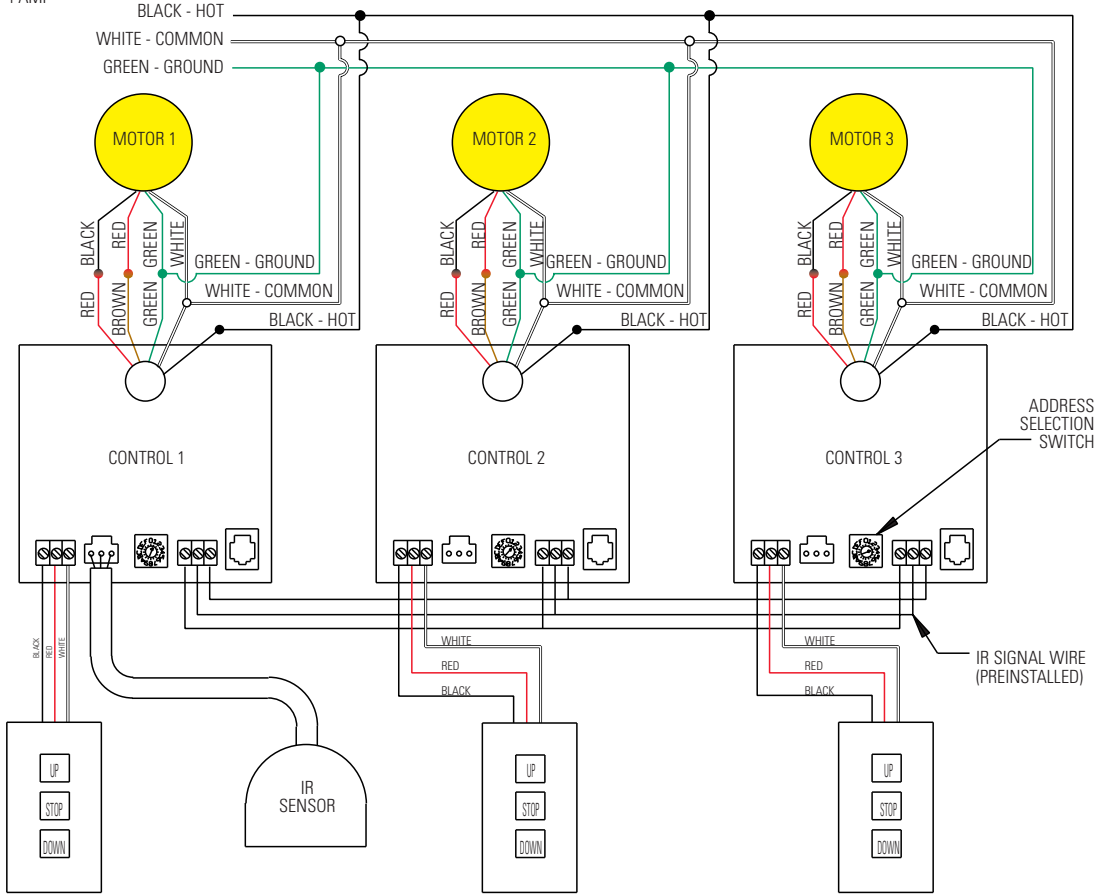

## Multi-Channel Infrared Remote

Da-Lite Screen Company is pleased to introduce the Multi-Channel Infrared Remote (MCIR). The Multi-Channel Infrared Remote was designed specifically to operate the Multi-Mask Imager, Da-Lite's four-way masking screen. The MCIR involves three low voltage control units, which provide up, down and stop operation for each of the three masks. The MCIR comes standard with one remote transmitter and with (3) three-button low voltage wall switches. The MCIR also allows a person to use a multi-purpose/functional IR remote with the Multi-Mask Imager, such as a Pronto remote.

# Multi-Channel Infrared Remote

M U L T I - M A S K I M A G E R A C C E S S O R Y

AC POWER  
115V 60HZ  
4 AMP