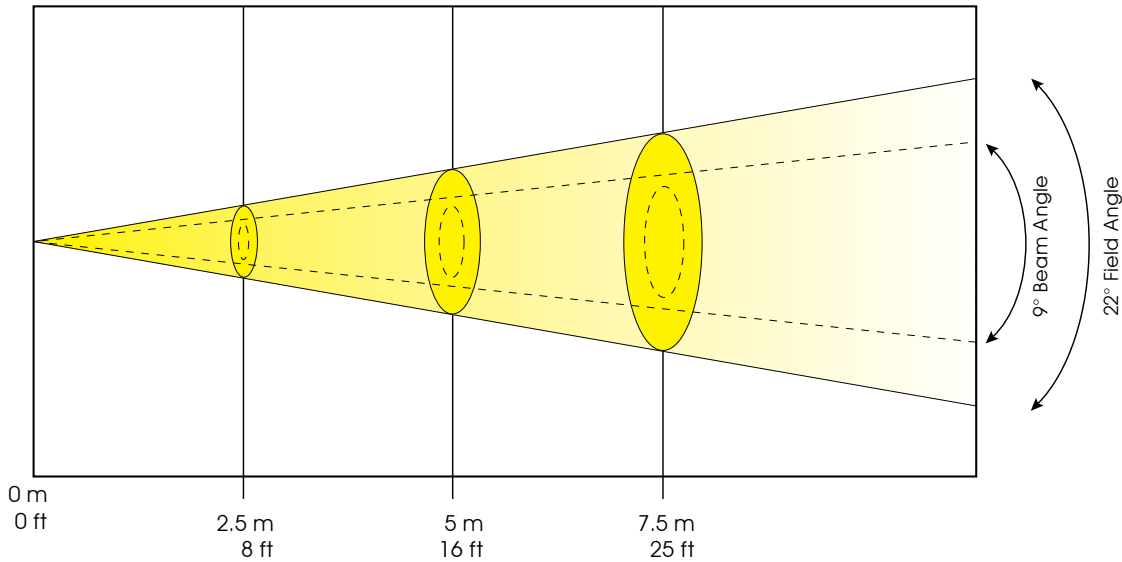

ENVIRONMENTAL SPECIFICATIONS

- . **Max Ambient Temperature:** 113°F/45°C
- . **IP Level:** IP 66

ELECTRICAL SPECIFICATIONS

- . **Ballast:** Electronic Power supply
- . **Power Supply:** 100-240V 50/60Hz
- . **Power Consumption:** 200W
- . **Dimensions:** (LxWxH) 8.9" x 10.5" x 9" / 226x267x232mm
- . **Weight:** 16.5 lbs. (7.5 Kgs)

Photometrics

ELAR 180 Par RGBAW

Photometric Beam Angle Data

9° Beam Angle, 22° Field Angle / 10° Lens

LUX x 0.0929 = FC

R (12)	108 FC / 1,166LUX	32 FC / 340 LUX	13 FC / 137 LUX
G (12)	400 FC / 4,296 LUX	110 FC / 1,189 LUX	49 FC / 525 LUX
B (12)	86 FC / 920 LUX	24 FC / 258 LUX	11 FC / 116 LUX
W (12)	238 FC / 2,567 LUX	69 FC / 739 LUX	29 FC / 314 LUX
A (12)	152 FC / 1,641 LUX	51 FC / 545 LUX	18 FC / 189 LUX
Full (60)	1,015 FC / 10,930 LUX	269 FC / 2,900 LUX	128 FC / 1,375 LUX

Beam Diameter

9° Beam Angle	Ø 0.96 m / Ø 3.15 ft	Ø 1.92 m / Ø 6.31 ft	Ø 2.88 m / Ø 9.45 ft
22° Field Angle	Ø 0.39 m / Ø 1.28 ft	Ø 0.78 m / Ø 2.56 ft	Ø 1.17 m / Ø 3.84 ft

DMX Traits

5 Channel Mode:

Channel	Value	Function
1	0 - 255	Red (0-black, 255-100% Red)
2	0 - 255	Green (0-black, 255-100% Green)
3	0 - 255	Blue (0-black, 255-100% Blue)
4	0 - 255	White (0-black, 255-100% White)
5	0 - 255	Amber (0-black, 255-100% Amber)