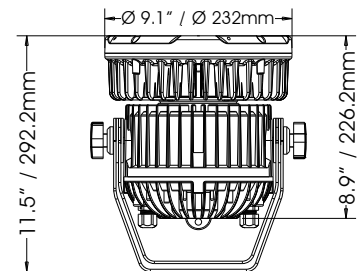

LED Lighting Solutions

PRODUCT FEATURES

- . 180Watt RGBAW Exterior Par
- . 60 x 3 Watt RGBAW LED's
- . 9° Beam, 22° field, (10° lens)
- . 4 Digit LED display
- . Manual mode on board Control
- . Auto Mode
- . Built In Color Macros
- . Smooth Color Mixing Flicker Free
- . Rugged Die Cast Aluminum Case
- . Split Yoke up-light bracket
- . IP Power Link up to 4pcs
- . Separate logic and LED enclosure
- . Waterproof IP66
- . Heat sink cooling

TECHNICAL SPECIFICATIONS

- . **DMX Channels:** 4 DMX modes
 - 5/6/8/10 Channels
- . **Control:** USITT DMX-512, 3pin DMX in-out cable supplied and power input 120v AC ppg connector
- . **Color:** Smooth Color Mixing, Camera ready
- . **Strobe:** 25 flashes per second
- . **Dimmer:** 0- 100% Smooth Dimming via DMX
- . **Cooling:** Convection cooled heat sinks
- . **Cable Plug Type:** IP Power in-out/Data in-out
- . Cables include Edison 120v plug & 3pin XLR's
- . **LED's Source:** 60 x 3W Single LXHL
 - 12 Red, 12 Blue, 12 Green, 12 Amber, 12 White
- . **Lux:** 10,930 lux / 1,015 fc @ 8'/2.5m
- . **LED Life:** 100,000 hours based on LED manufactures' test data
- . **Approvals:** (cETLus pending)

ENVIRONMENTAL SPECIFICATIONS

- . **Max Ambient Temperature:** 113°F/45°C
- . **IP Level:** IP 66

ELECTRICAL SPECIFICATIONS

- . **Ballast:** Electronic Power supply
- . **Power Supply:** 100-240V 50/60Hz
- . **Power Consumption:** 200W
- . **Dimensions:** (LxWxH) 8.9" x 10.5" x 9" / 226x267x232mm
- . **Weight:** 16.5 lbs. (7.5 Kgs)

Beam Diameter

9° Beam Angle	Ø 0.96 m / Ø 3.15 ft	Ø 1.92 m / Ø 6.31 ft	Ø 2.88 m / Ø 9.45 ft
22° Field Angle	Ø 0.39 m / Ø 1.28 ft	Ø 0.78 m / Ø 2.56 ft	Ø 1.17 m / Ø 3.84 ft

DMX Traits

5 Channel Mode:

Channel	Value	Function
1	0 - 255	Red (0-black, 255-100% Red)
2	0 - 255	Green (0-black, 255-100% Green)
3	0 - 255	Blue (0-black, 255-100% Blue)
4	0 - 255	White (0-black, 255-100% White)
5	0 - 255	Amber (0-black, 255-100% Amber)