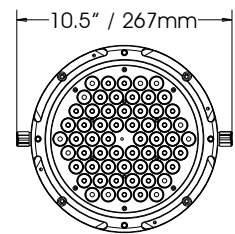

LED Lighting Solutions

PRODUCT FEATURES

- . 180Watt RGBAW Exterior Par
- . 60 x 3 Watt RGBAW LED's
- . 9° Beam, 22° field, (10° lens)
- . 4 Digit LED display
- . Manual mode on board Control
- . Auto Mode
- . Built In Color Macros
- . Smooth Color Mixing Flicker Free
- . Rugged Die Cast Aluminum Case
- . Split Yoke up-light bracket
- . IP Power Link up to 4pcs
- . Separate logic and LED enclosure
- . Waterproof IP66
- . Heat sink cooling

TECHNICAL SPECIFICATIONS

- . **DMX Channels:** 4 DMX modes
 - 5/6/8/10 Channels
- . **Control:** USITT DMX-512, 3pin DMX in-out cable supplied and power input 120v AC ppg connector
- . **Color:** Smooth Color Mixing, Camera ready
- . **Strobe:** 25 flashes per second
- . **Dimmer:** 0- 100% Smooth Dimming via DMX
- . **Cooling:** Convection cooled heat sinks
- . **Cable Plug Type:** IP Power in-out/Data in-out
- . Cables include Edison 120v plug & 3pin XLR's
- . **LED's Source:** 60 x 3W Single LXHL
 - 12 Red, 12 Blue, 12 Green, 12 Amber, 12 White
- . **Lux:** 10,930 lux / 1,015 fc @ 8'/2.5m
- . **LED Life:** 100,000 hours based on LED manufactures' test data
- . **Approvals:** (cETLus pending)

ENVIRONMENTAL SPECIFICATIONS

- . **Max Ambient Temperature:** 113°F/45°C
- . **IP Level:** IP 66

ELECTRICAL SPECIFICATIONS

- . **Ballast:** Electronic Power supply
- . **Power Supply:** 100-240V 50/60Hz
- . **Power Consumption:** 200W
- . **Dimensions:** (LxWxH) 8.9" x 10.5" x 9" / 226x267x232mm
- . **Weight:** 16.5 lbs. (7.5 Kgs)

Beam Diameter

9° Beam Angle	Ø 0.96 m / Ø 3.15 ft	Ø 1.92 m / Ø 6.31 ft	Ø 2.88 m / Ø 9.45 ft
22° Field Angle	Ø 0.39 m / Ø 1.28 ft	Ø 0.78 m / Ø 2.56 ft	Ø 1.17 m / Ø 3.84 ft

DMX Traits

5 Channel Mode:

Channel	Value	Function
1	0 - 255	Red (0-black, 255-100% Red)
2	0 - 255	Green (0-black, 255-100% Green)
3	0 - 255	Blue (0-black, 255-100% Blue)
4	0 - 255	White (0-black, 255-100% White)
5	0 - 255	Amber (0-black, 255-100% Amber)