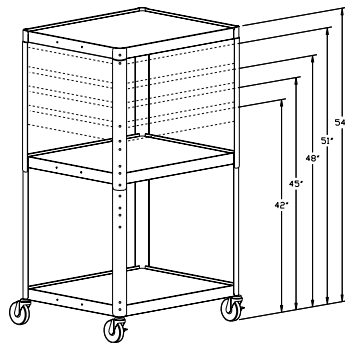

**PIXMate** READY-TO-ASSEMBLE MONITOR/TELEVISION CARTS

- Easy to assemble.
- Choose PM6 models with a 25" x 30" top in either standard or cabinet style carts.
- "J" in model name indicates height adjustable.
- Cabinet models offer secure steel enclosure with hinged locking door.
- Optional UL listed six outlet surge suppressor or three outlet electrical assembly with cord wind bracket available.
- Recommended for use with 25"-29" monitors.

PM6-54J

**PIXMATE WITH 25" X 30" SHELF**

| Model    | Dimensions<br>H x W x D |               |
|----------|-------------------------|---------------|
|          | in.                     | cm.           |
| PM6-26   | 26" x 30" x 25"         | 66 x 76 x 64  |
| PM6-34   | 34" x 30" x 25"         | 86 x 76 x 64  |
| PM6-42   | 42" x 30" x 25"         | 107 x 76 x 64 |
| PM6-42J  | 42" x 30" x 25"         | 107 x 76 x 64 |
| PM6-48   | 48" x 30" x 25"         | 122 x 76 x 64 |
| PM6M-48  | 48" x 30" x 25"         | 122 x 76 x 64 |
| PM6-54   | 54" x 30" x 25"         | 137 x 76 x 64 |
| PM6-54J  | 54" x 30" x 25"         | 137 x 76 x 64 |
| PM6M-54  | 54" x 30" x 25"         | 137 x 76 x 64 |
| PM6M-54J | 54" x 30" x 25"         | 137 x 76 x 64 |
| PM6-S1   | Extra Shelf             |               |