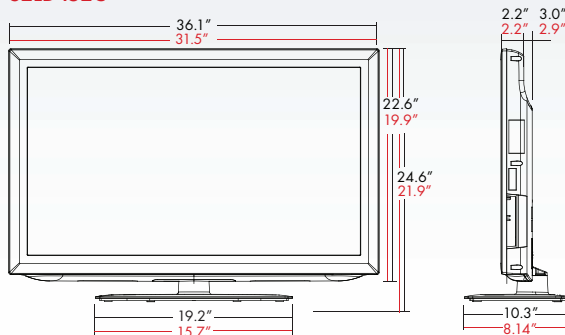

47LD452C
42LD452C

37LD452C
32LD452C

MOUNTING HOLES ON STAND

REAR

SIDE

47LD452C
42LD452C
37LD452C
32LD452C

47" CLASS (47.0" MEASURED DIAGONALLY)
42" CLASS (42.0" MEASURED DIAGONALLY)
37" CLASS (37.0" MEASURED DIAGONALLY)
32" CLASS (31.5" MEASURED DIAGONALLY)

SPECIFICATIONS

LCD SPECIFICATION

Screen Size (Class)	47" class (47.0" measured diagonally) 42" class (42.0" measured diagonally) 37" class (37.0" measured diagonally) 32" class (31.5" measured diagonally)
Native Display Resolution	1920 x 1080 (37"/42", 47" class) 1366 x 768 (32" class)
Dynamic Contrast Ratio	60,000:1
Viewing Angle	178°/178°
Color Reproduction	10 Bit
Response Time (G to G)	4ms
True Viewing Angle	Yes
Life Span (Typical)	60,000 hrs