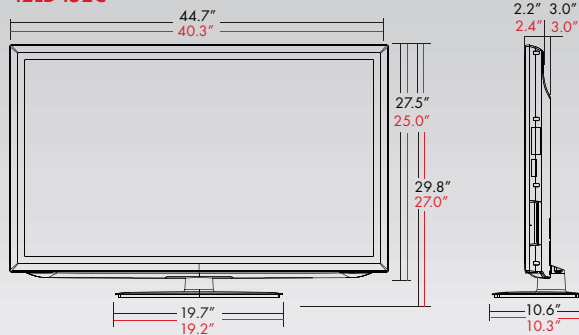

47LD452C
42LD452C

37LD452C
32LD452C