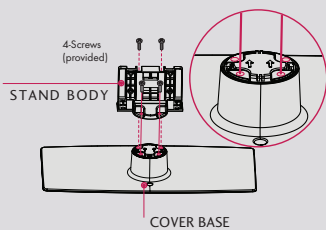

47LD452C
42LD452C

37LD452C
32LD452C

MOUNTING HOLES ON STAND

REAR

SIDE

47LD452C
42LD452C
37LD452C
32LD452C

47" CLASS (47.0" MEASURED DIAGONALLY)
42" CLASS (42.0" MEASURED DIAGONALLY)
37" CLASS (37.0" MEASURED DIAGONALLY)
32" CLASS (31.5" MEASURED DIAGONALLY)