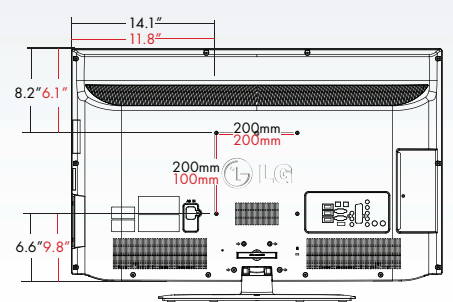

47LD452C
42LD452C

37LD452C
32LD452C

MOUNTING HOLES ON STAND

REAR

SIDE

47LD452C
42LD452C
37LD452C
32LD452C

47" CLASS (47.0" MEASURED DIAGONALLY)
42" CLASS (42.0" MEASURED DIAGONALLY)
37" CLASS (37.0" MEASURED DIAGONALLY)
32" CLASS (31.5" MEASURED DIAGONALLY)

SPECIFICATIONS

LCD SPECIFICATION

Screen Size (Class)	47" class (47.0" measured diagonally) 42" class (42.0" measured diagonally) 37" class (37.0" measured diagonally) 32" class (31.5" measured diagonally)
Native Display Resolution	1920 x 1080 (37"/42", 47" class) 1366 x 768 (32" class)
Dynamic Contrast Ratio	60,000:1
Viewing Angle	178°/178°
Color Reproduction	10 Bit
Response Time (G to G)	4ms
True Viewing Angle	Yes
Life Span (Typical)	60,000 hrs