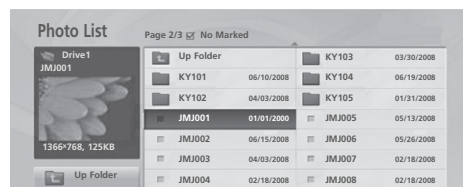

USB 2.0 MEDIA HOST

USB 2.0 will support JPG and MP3 files from a USB storage device.