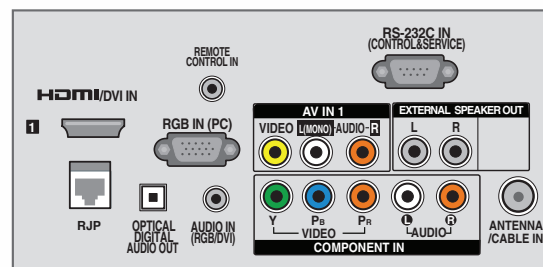

PUBLIC DISPLAY SETTINGS

When used in public areas, these HDTVs can be easily programmed by the installer to have the TV turn on at a specified channel/volume level, set the minimum/ maximum volume, lock out the control panel/remote, set the aspect ratio, and return to a factory reset. By using Power Management, these displays can be programmed to turn off if there has been no activity (remote or control panel buttons) for a preset time (1-7) hours.

Public Display Setting	
Public Display Mode	No
Start Channel	No
Ch. Type	TV
Major	2
Minor	0
Minimum Volume	0
Maximum Volume	100
Start Volume	No
Level	20
Power Management	No
Setting	1
Key Management	0
Factory Reset	0
Aspect Ratio	0

USB CLONING

USB cloning will allow for easy transfer of Public Display Settings from the "Master TV" to an unlimited number of same type televisions.

DIMENSIONS

invisible SPEAKER

SOUND IS HEARD, NOT SEEN

Enjoy a combination of smart technology and stylish design with the invisible speaker system custom tuned by audio expert Mr. Mark Levinson. This unique system provides a clean, polished look and an enhanced auditory experience by increasing the sweet spot and providing a wider sound field.

MOUNTING HOLES ON STAND

REAR

SIDE