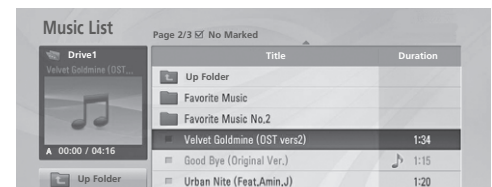

USB 2.0 MEDIA HOST

USB 2.0 will support JPG and MP3 files from a USB storage device.