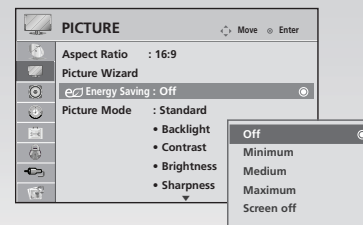

FEATURES

LG's newest core technology, Picture Wizard, enables easy self-calibration by providing on-screen reference points for key picture quality elements such as black level, color, tint, sharpness and backlight levels. By using this easy-to-use calibration process, the picture setting can be set to better fit the type of room application.

Dramatizations

BED 1/2/3/4 REMOTE CONTROLABILITY

LG TVs with Bed 1/2/3/4 function eliminates the remote control signal interference between TVs in multiple dwelling rooms. This system will work using the same LG TV model.

ENERGY SAVING LEVELS

Manually select your choice for the brightness level for the television. By selecting Minimum, Medium, or Maximum, the power consumption will be reduced and an increase in energy savings can be achieved. (Note: Selecting minimum level may slightly increase power consumption on some models)