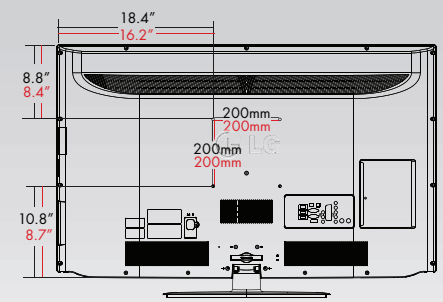

47LD452C
42LD452C

37LD452C
32LD452C

MOUNTING HOLES ON STAND

REAR

SIDE

47LD452C
42LD452C
37LD452C
32LD452C

47" CLASS (47.0" MEASURED DIAGONALLY)
42" CLASS (42.0" MEASURED DIAGONALLY)
37" CLASS (37.0" MEASURED DIAGONALLY)
32" CLASS (31.5" MEASURED DIAGONALLY)

SPECIFICATIONS

LCD SPECIFICATION

Screen Size (Class)	47" class (47.0" measured diagonally) 42" class (42.0" measured diagonally) 37" class (37.0" measured diagonally) 32" class (31.5" measured diagonally)
Native Display Resolution	1920 x 1080 (37"/42", 47" class) 1366 x 768 (32" class)
Dynamic Contrast Ratio	60,000:1
Viewing Angle	178°/178°
Color Reproduction	10 Bit
Response Time (G to G)	4ms
True Viewing Angle	Yes
Life Span (Typical)	60,000 hrs