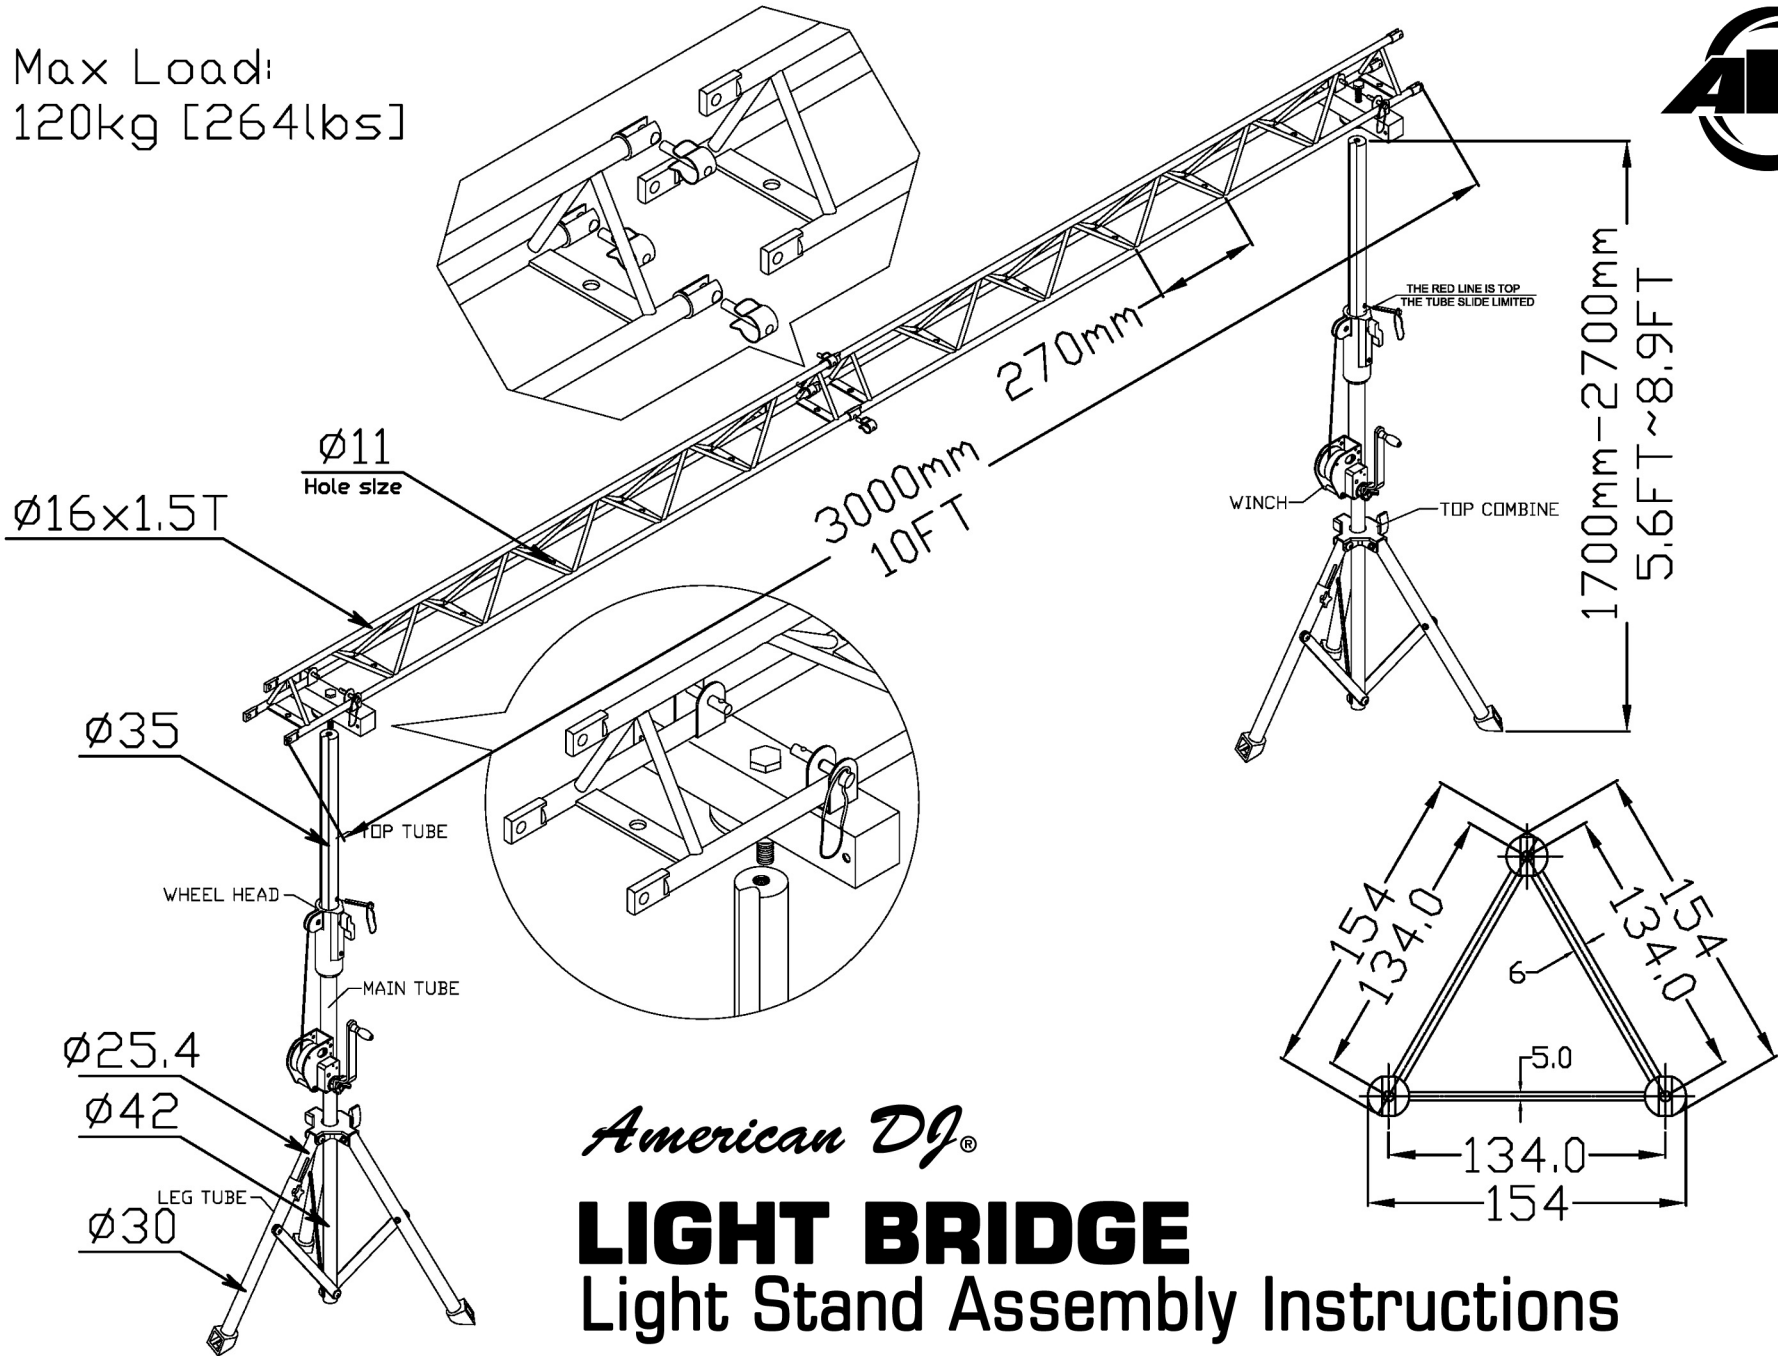

Max Load:
120kg [264lbs]

American DJ®

LIGHT BRIDGE

Light Stand Assembly Instructions