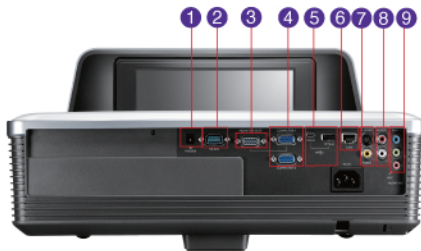

DESIGNED FOR EDUCATION | **MX880UST**
 Future Proof • Excellent Image Quality • Affordable

Features

- Native XGA (1024 x 768) Resolution
- 2500 ANSI Lumens, 3000:1 Contrast Ratio
- 0.3 Ultra Short-Throw Ratio
- LAN Control/Display, USB Reader/Display
- Wireless Display (Optional), 20W Speaker

Top / Front

Input and Output Terminals

Back

- 1 12V Trigger x1
- 2 RS-232 x1
- 3 RGB Output x1
- 4 RGB In/Component x2
- 5 USB Type A and Mini-B
- 6 RJ45 x1 (LAN Control/Display)
- 7 S-Video/Video x1
- 8 Audio R/L x1
- 9 Audio In & Out / Mic-In