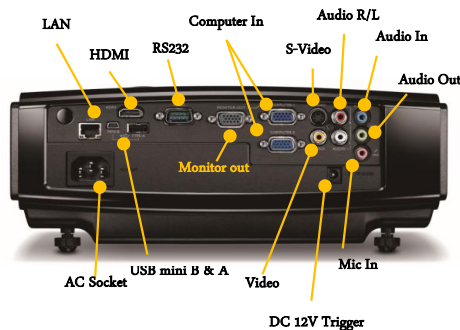

### HIGHLIGHTS

- 4200 ANSI Lumens
- XGA Native Resolution
- Low Total Cost of Ownership
- Lens Shift
- 1.6x Zoom Ratio
- VIDITM & BrilliantColorTM
- Microphone Mini Jack
- Built-in 10W Speaker x 2
- USB Reader
- USB Display (Plug-n-Play)
- LAN Display
- 4-1 Display
- Crestron RoomView Compatible
- PJ-Link Compatible
- Remote Desktop
- Wireless Display (Optional)
- 3D Color Management
- Auto Keystone (Vertical)
- Keystone ± 40 Degree
- 6 Segment Color Wheel
- Variable Audio Out
- Closed Captioning