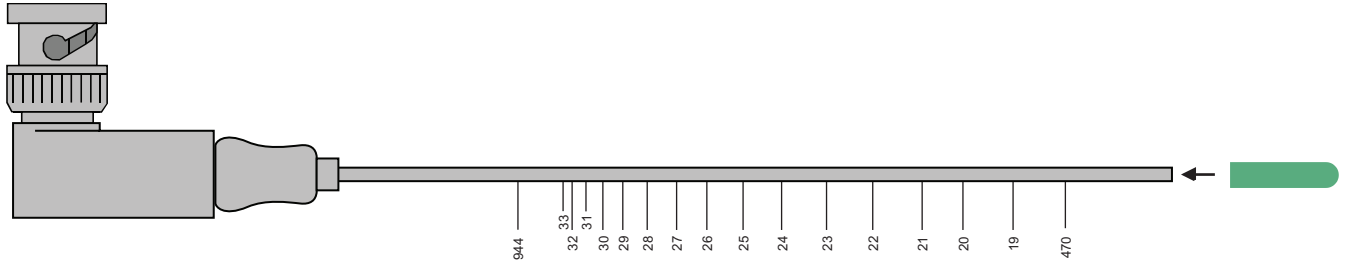

A500RA

TECHNICAL DATA

Right Angle Whip Antenna

Note: Check the scale of your printout. This line should be 6.00 inches long (152.4 mm).

A500RA antennas are shipped from the factory pre-cut and fully assembled. The full size template above can be used to identify an unknown antenna. Place the unknown antenna over the drawing to see which block it was cut for.

BLOCK	FREQUENCY RANGE	CAP COLOR	ANTENNA WHIP LENGTH
470	470.100 - 495.600	Black w/ Label	5.47"
19	486.400 - 511.900	Black w/ Label	5.19"
20	512.000 - 537.500	Black w/ Label	4.95"
21	537.600 - 563.100	Brown	4.73"
22	563.200 - 588.700	Red	4.47"
23	588.800 - 614.300	Orange	4.23"
24	614.400 - 639.900	Yellow	4.00"
25	640.000 - 665.500	Green	3.80"
26	665.600 - 691.100	Blue	3.61"
27	691.200 - 716.700	Violet (Pink)	3.46"
28	716.800 - 742.300	Grey	3.31"
29	742.400 - 767.900	White	3.18"
944	944.100 - 951.900	Black w/ Label	2.70"