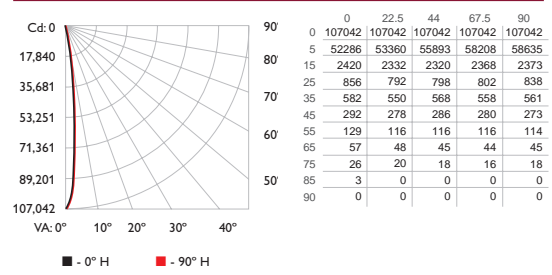

† Lumens measurement complies with IES LM-79-08

‡ L50 = 50% maintenance of lumen output (when light output drops below 50% of initial output). Ambient temperature specified.

Accessories

Use Item Number when ordering in North America.

Item	Type	Item Number	Philips 12NC		
Accessory Holders	ColorBlaze 72	Standard	White	120-000001-00	—
			Black	120-000001-01	—
		Pro Series	White	120-000001-02	—
			Black	120-000001-03	—
	ColorBlaze 48	Standard	White	120-000002-00	—
			Black	120-000002-01	—
Pro Series		White	120-000002-02	—	
		Black	120-000002-03	—	
Glass Spread Lenses	ColorBlaze 72 (3) 2 ft (610 mm) sections	36° / 50° horizontal spread	120-000023-00	—	
		40° / 40° horizontal / vertical spread	120-000023-01	—	
	ColorBlaze 48 (2) 2 ft (610 mm) sections	36° / 50° horizontal spread	120-000024-00	—	
		40° / 40° horizontal / vertical spread	120-000024-01	—	

Philips Color Kinetics
3 Burlington Woods Drive
Burlington, Massachusetts 01803 USA
Tel 888.385.5742
Tel 617.423.9999
Fax 617.423.9998
www.colorkinetics.com

Photometrics

ColorBlaze 72

These figures are scaled based on the ColorBlaze 48 photometrics to approximate the light output of ColorBlaze 72.

Polar Candela Distribution