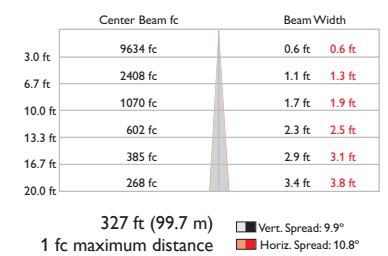

Illuminance at Distance

For lux multiply fc by 10.7

LED	Lumens	Watts	Efficacy
RGB	5562	420	13.2

Fixtures

Use Item Number when ordering in North America.

Item	Type	Item Number	Philips 12NC
ColorBlaze	72	116-000021-00	910503700614
	48	116-000022-00	910503700613
Power Supply	w/o Thermal Sensor	120-000041-00	910503700131
	w Thermal Sensor	120-000042-00	910503700132
Fan		120-000043-00	910503700133
Air Inlet Filter		120-000044-00	910503700134
Controller Panel	72	120-000045-00	910503700135
	48	120-000045-01	910503700136
LED Board	Cree 7090	120-000046-01	910503700137
	Cree 7090 XR-E	120-000073-00	910503700615
IEC Connector	Luxeon	120-000046-00	—
		120-000053-00	910503700144
Clear Lens	72	120-000048-00	910503700139
	48	120-000047-00	910503700138
Mounting Bracket	Brackets & Handles	120-000049-01	910503700140
	Handles Only	120-000050-00	910503700141
T-Handle Style Mounting Bracket	Brackets & Handles	120-000051-00	910503700142
	Handles Only	120-000052-00	910503700143
Light System Manager		103-000015-02	910503700221
iPlayer 3	NA Power Cord	103-000019-00	910403327101
	EU Power Cord	103-000019-01	910503700392
ColorDial Pro		102-000025-00	910503700790
Synchronizer		103-000001-00	—
Multi Synchronizer		103-000002-00	—

Copyright © 2009 Philips Solid-State Lighting Solutions, Inc. All rights reserved. Chromacore, Chromasic, CK, the CK logo, Color Kinetics, the Color Kinetics logo, ColorBlaze, ColorBurst, ColorGraze, ColorPlay, ColorReach, DiMand, EssentialWhite, eVv, iColor, iColor Cove, IntelliWhite, iW, iPlayer, Light Without Limits, Optibin, and Powercore are either registered trademarks or trademarks of Philips Solid-State Lighting Solutions, Inc. in the United States and/or other countries. All other brand or product names are trademarks or registered trademarks of their respective owners. Due to continuous improvements and innovations, specifications may change without notice.