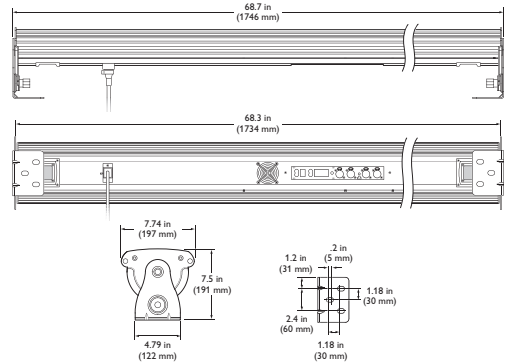

ColorBlaze 72 dimensions

- Versatile mounting options and accessories — Clamp-mount ColorBlaze to pipes or trusses, or mount directly to a surface. An optional T-handle mounting bracket is available for special mounting situations. Accessory holders, spread lenses, and other custom accessories specifically designed for ColorBlaze are available from City Theatrical Inc.
- Additional stage-friendly features — Onboard cooling fan and thermal sensor prevent overheating. A full range of replacement parts is available to keep ColorBlaze fixtures in service for the long haul.

For detailed product information, please refer to the ColorBlaze Product Guide at www.colorkinetics.com/ls/rgb/colorblaze/

PHILIPS