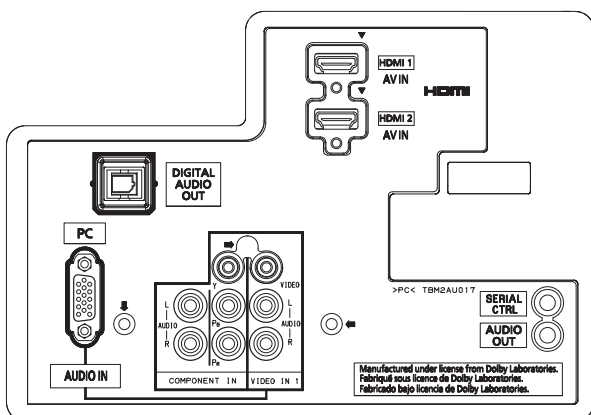

**ACCESSORIES**

INCLUDED ACCESSORIES(TBD)	Swivel Stand (degrees:+90°/-90°) Remote control transmitter Operating Instruction
OPTIONAL ACCESSORIES	Wall hanging bracket (TY-WK3L2RW) *VESA Compliant W200xH200

**STANDARD (CERTIFICATIONS)**

SAFETY REGULATIONS	UL6500 Ver.2
RADIATION REGULATIONS	FCC Part 15 Class-B, ICES-003
UPC Code	885170003996

**DIMENSIONS**

Cautions: This drawing is not a scale  
Units : inches (mm)

**Rotation angle of 30°**

**Rotation angle of 60°**

**Rotation angle of 90°**

**CONNECTION TERMINAL**

<rear>

<DATA/MTI>

<side>