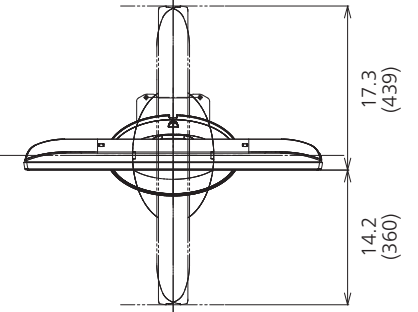

**STANDARD (CERTIFICATIONS)**

SAFETY REGULATIONS	UL6500 Ver.2
RADIATION REGULATIONS	FCC Part 15 Class-B, ICES-003
UPC Code	885170003996

**DIMENSIONS**

Cautions: This drawing is not a scale  
Units : inches (mm)

**Rotation angle of 30°**

**Rotation angle of 60°**

**Rotation angle of 90°**

**CONNECTION TERMINAL**

<rear>

<DATA/MTI>

<side>