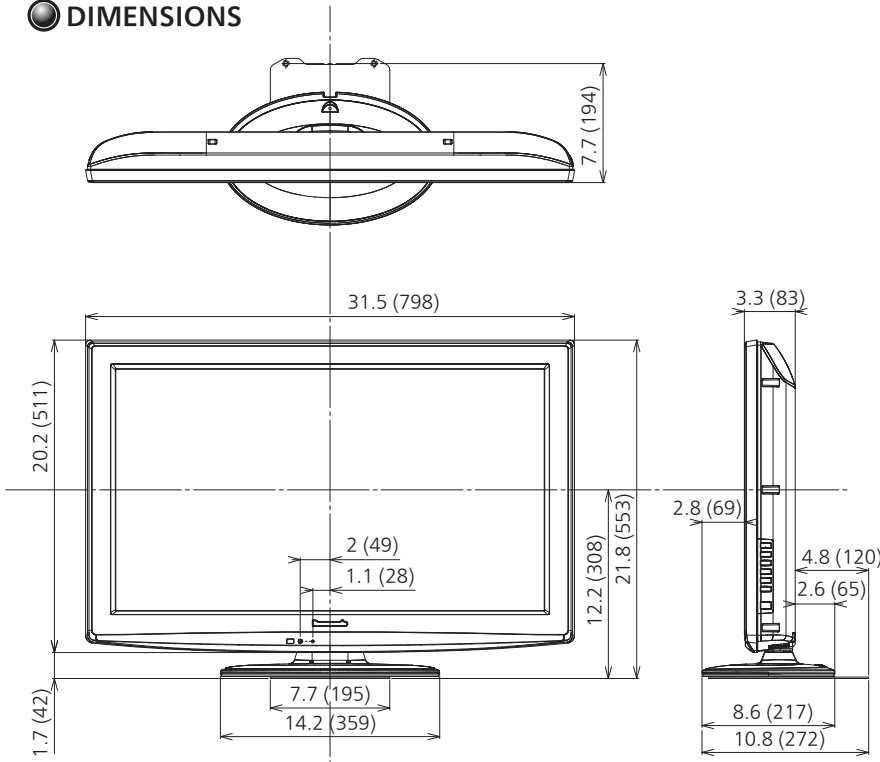

MAIN FEATURE

Contrast Automatic Tracking System	Yes
Integrated Pro:Idiom	Yes
SD Card Slot	Image Viewer (JPEG playback) Cloning
OFF Timer	15/30/60/90
Hotel Mode	Initial INPUT INPUT Lock Initial VOL level Maximum VOL level Button Lock Remote Control User Level

ACCESSORIES

INCLUDED ACCESSORIES(TBD)	Swivel Stand (degrees:+90°/-90°) Remote control transmitter Operating Instruction
OPTIONAL ACCESSORIES	Wall hanging bracket (TY-WK3L2RW) *VESA Compliant W200xH200

STANDARD (CERTIFICATIONS)

SAFETY REGULATIONS	UL6500 Ver.2
RADIATION REGULATIONS	FCC Part 15 Class-B, ICES-003
UPC Code	885170003996

DIMENSIONS