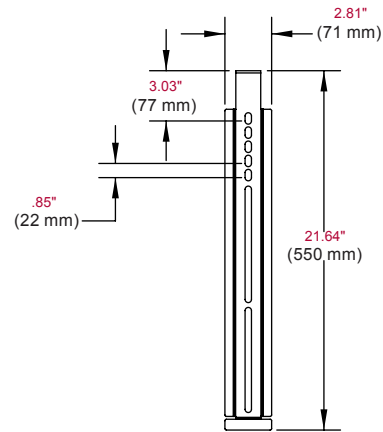

Package Specifications

	PACKAGE SIZE (W x H x D)	PACKAGE SHIP WEIGHT	PACKAGE UPC CODE	PACKAGE CONTENTS	UNITS IN PACKAGE
<b>SUF650P</b>	37.06" x 2.375" x 6.313" (941 x 60 x 160 mm)	7.6 lb (3.5 Kg)	735029258360	Wall plate, universal screen adapters, mounting and screen attachment hardware	1

All dimensions = inch (mm)

- The screen does not require any additional heat ventilation room than 0.33" (8 mm). Please refer to the manufacturer's requirements for mounting your screen on the wall.
- The screen must have a flat mounting surface, or the mounting holes need to be on the furthest back surface of the screen.
- Input/Output connection must be properly orientated to accommodate mounting 0.33" (8 mm) from the wall.

FRONT VIEW

SIDE VIEW

ADAPTER BRACKET DETAIL

WALL PLATE DETAIL

ARCHITECTS SPECIFICATIONS

The Ultra-Thin Universal Flat Wall Mount shall be a Peerless model \_\_\_\_\_ and shall be located where indicated on the plans. It shall be constructed of cold rolled steel and feature scratch resistant gloss black fused epoxy finish. Assembly and installation shall be done according to instructions provided