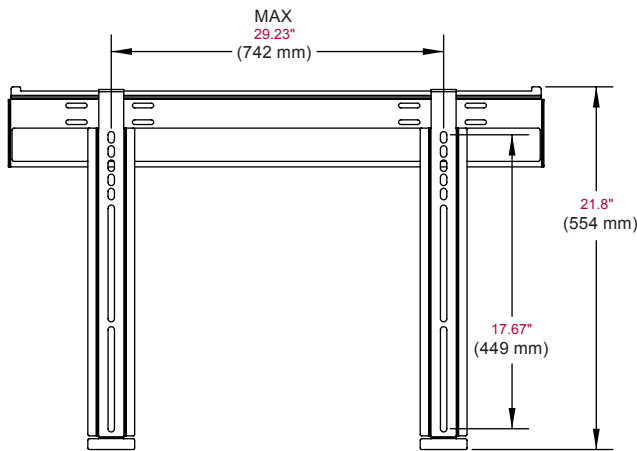

CALL: 800.865.2112

FAX: 708.865.2941

<b>SUF650P:</b>	Universal Ultra Slim Flat Wall Mount for 32" to 56" Ultra-thin Flat Panel Screens
-----------------	---

Product Specifications

	DIMENSIONS (W x H x D)	PRODUCT WEIGHT	LOAD CAPACITY	FINISH	AVAILABLE COLORS
<b>SUF650P</b>	32.19" x 21.8" x .33" (818 x 554 x 8 mm)	6.9 lb (3.1 Kg)	150 lb (68 Kg)	Scratch resistant fused epoxy	Gloss Black

Package Specifications

	PACKAGE SIZE (W x H x D)	PACKAGE SHIP WEIGHT	PACKAGE UPC CODE	PACKAGE CONTENTS	UNITS IN PACKAGE
<b>SUF650P</b>	37.06" x 2.375" x 6.313" (941 x 60 x 160 mm)	7.6 lb (3.5 Kg)	735029258360	Wall plate, universal screen adapters, mounting and screen attachment hardware	1

All dimensions = inch (mm)

- The screen does not require any additional heat ventilation room than 0.33" (8 mm). Please refer to the manufacturer's requirements for mounting your screen on the wall.
- The screen must have a flat mounting surface, or the mounting holes need to be on the furthest back surface of the screen.
- Input/Output connection must be properly orientated to accommodate mounting 0.33" (8 mm) from the wall.