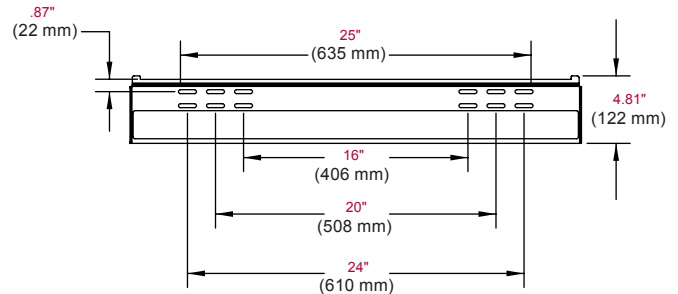

Package Specifications

	PACKAGE SIZE (W x H x D)	PACKAGE SHIP WEIGHT	PACKAGE UPC CODE	PACKAGE CONTENTS	UNITS IN PACKAGE
<b>SUF650P</b>	37.06" x 2.375" x 6.313" (941 x 60 x 160 mm)	7.6 lb (3.5 Kg)	735029258360	Wall plate, universal screen adapters, mounting and screen attachment hardware	1

All dimensions = inch (mm)

- The screen does not require any additional heat ventilation room than 0.33" (8 mm). Please refer to the manufacturer's requirements for mounting your screen on the wall.
- The screen must have a flat mounting surface, or the mounting holes need to be on the furthest back surface of the screen.
- Input/Output connection must be properly orientated to accommodate mounting 0.33" (8 mm) from the wall.

FRONT VIEW

SIDE VIEW

ADAPTER BRACKET DETAIL

WALL PLATE DETAIL

ARCHITECTS SPECIFICATIONS

The Ultra-Thin Universal Flat Wall Mount shall be a Peerless model \_\_\_\_\_ and shall be located where indicated on the plans. It shall be constructed of cold rolled steel and feature scratch resistant gloss black fused epoxy finish. Assembly and installation shall be done according to instructions provided