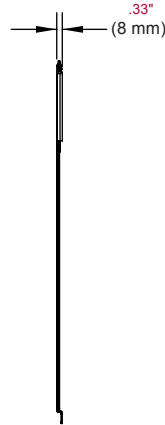

SUF650P:	Universal Ultra Slim Flat Wall Mount for 32" to 56" Ultra-thin Flat Panel Screens

Product Specifications

	DIMENSIONS (W x H x D)	PRODUCT WEIGHT	LOAD CAPACITY	FINISH	AVAILABLE COLORS
SUF650P	32.19" x 21.8" x .33" (818 x 554 x 8 mm)	6.9 lb (3.1 Kg)	150 lb (68 Kg)	Scratch resistant fused epoxy	Gloss Black

Package Specifications

	PACKAGE SIZE (W x H x D)	PACKAGE SHIP WEIGHT	PACKAGE UPC CODE	PACKAGE CONTENTS	UNITS IN PACKAGE
SUF650P	37.06" x 2.375" x 6.313" (941 x 60 x 160 mm)	7.6 lb (3.5 Kg)	735029258360	Wall plate, universal screen adapters, mounting and screen attachment hardware	1

Accessories

ACC415:	Metal Stud Accessory Pack

NOTE: Screen Compatibility Requirements
Designed exclusively for use with ultra-thin screens 2" (51 mm) deep or less

All dimensions = inch (mm)

- The screen does not require any additional heat ventilation room than 0.33" (8 mm). Please refer to the manufacturer's requirements for mounting your screen on the wall.
- The screen must have a flat mounting surface, or the mounting holes need to be on the furthest back surface of the screen.
- Input/Output connection must be properly orientated to accommodate mounting 0.33" (8 mm) from the wall.

SIDE VIEW

ARCHITECTS SPECIFICATIONS

The Ultra-Thin Universal Flat Wall Mount shall be a Peerless model _____ and shall be located where indicated on the plans. It shall be constructed of cold rolled steel and feature scratch resistant gloss black fused epoxy finish. Assembly and installation shall be done according to instructions provided