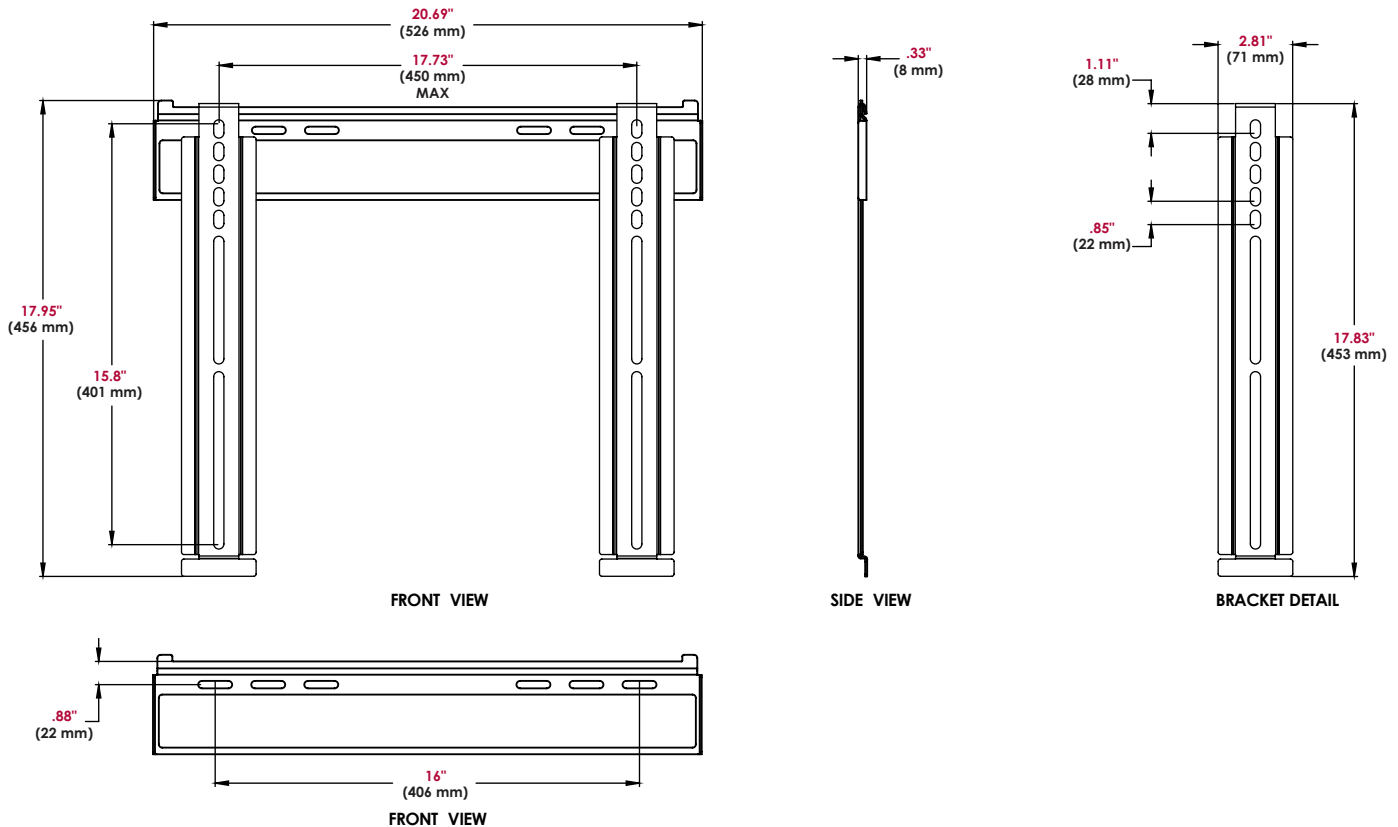

* Designed exclusively for use with ultra-thin screens 2" (51 mm) deep or less

Easy hook-on design

Specially designed safety tabs for secure support

RoHS 2002/95/EC

CLICK: www.peerlessmounts.com

CALL: 800.865.2112

FAX: 708.865.2941

peerless®

SUF640P: Universal Ultra Slim Flat Wall Mount for 23" to 46" Ultra-thin Flat Panel Screens

Product Specifications

	DIMENSIONS (W x H x D)	PRODUCT WEIGHT	LOAD CAPACITY	FINISH	AVAILABLE COLORS
SUF640P	20.69" x 17.95" x .33" (526 x 456 x 8 mm)	4.1 lb (1.9 Kg)	150 lb (68 Kg)	Scratch resistant fused epoxy	Gloss Black

Package Specifications

	PACKAGE SIZE (W x H x D)	PACKAGE SHIP WEIGHT	PACKAGE UPC CODE	PACKAGE CONTENTS	UNITS IN PACKAGE
SUF640P	22.375" x 2.375" x 5.25" (568 x 60 x 133 mm)	4.7 lb (2.2 Kg)	735029258353	Wall plate, universal screen adapters, mounting and screen attachment hardware	1

Accessories

ACC215: Metal Stud Accessory Kit

NOTE: Screen Compatibility Requirements
Designed exclusively for use with ultra-thin screens 2" (51 mm) deep or less

All dimensions = inch (mm)

- The screen does not require any additional heat ventilation room than 0.33" (8 mm). Please refer to the manufacturer's requirements for mounting your screen on the wall.
- The screen must have a flat mounting surface, or the mounting holes need to be on the furthest back surface of the screen.
- Input/Output connection must be properly orientated to accommodate mounting 0.33" (8 mm) from the wall.