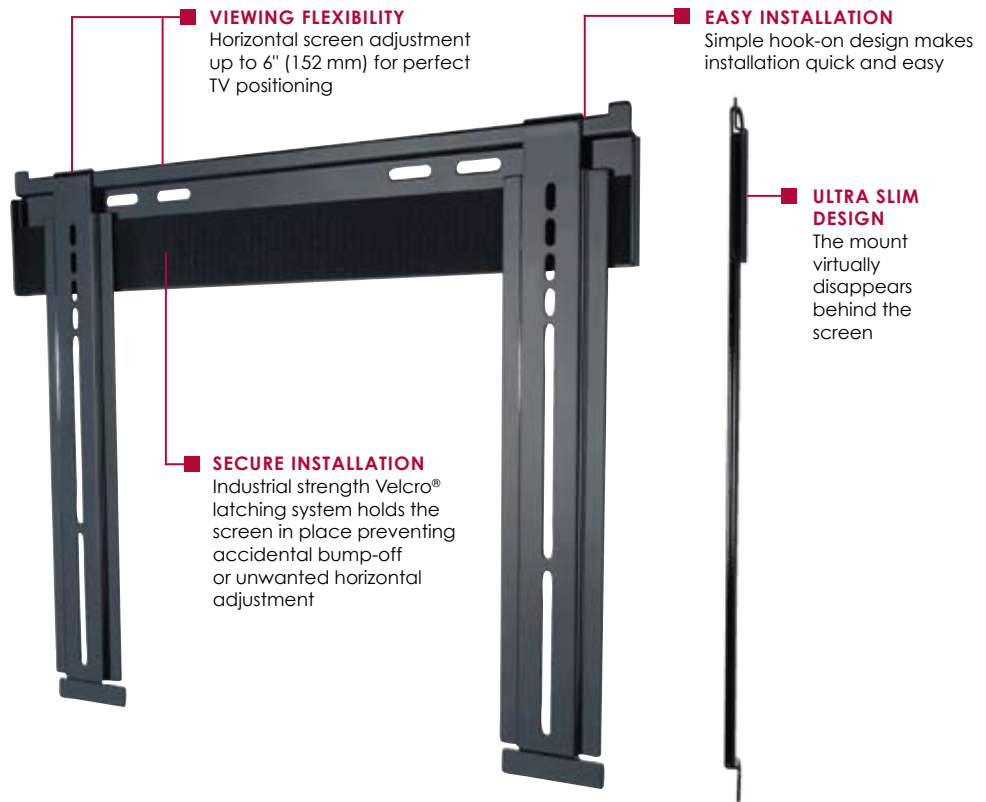

SUF640P

Universal Ultra Slim Flat Wall Mount

For 23" to 46" Ultra-thin Flat Panel Screens*

The world's slimmest mount, at only 0.33" (8 mm) inches thin, brings the screen closer to the wall than any other product in the industry. This near-invisible mount is the beauty that supports the modern style of the latest ultra-thin flat panel screens. Its all-steel, clean-line, high-gloss modeling features universal compatibility with virtually any ultra-thin flat panel screen innovation. This unmatched solution delivers space-saving, ultra-sleek looks and brings the screen closer to the wall than any other mount in the world.

Screen size: 23"-46"

Max load: 150 lb (68 Kg)

FEATURES

- Ultra-thin design holds screen only 0.33" (8 mm) from the wall for a near-invisible application
- Universal mount compatible with ultra-thin screens with mounting patterns up to 17.73" W x 15.8" H (450 x 401 mm)
- Universal brackets easily hook onto wall plate for an easy installation
- Industrial-strength Velcro® latching system secures screen adapters to wall plate in a single step, making installation fast and secure
- Horizontal screen adjustment of up to 6" (152 mm) (depending on screen model) for perfect screen placement
- Mounts to wood studs, concrete, cinder block or metal studs (metal stud accessory required)
- Comes with Peerless' Sorted-for-You™ fastener pack with all necessary screen attachment hardware

* Designed exclusively for use with ultra-thin screens 2" (51 mm) deep or less

Easy hook-on design

Specially designed safety tabs for secure support

RoHS 2002/95/EC

CLICK: www.peerlessmounts.com

CALL: 800.865.2112

FAX: 708.865.2941

peerless®

SUF640P: Universal Ultra Slim Flat Wall Mount for 23" to 46" Ultra-thin Flat Panel Screens

Product Specifications

	DIMENSIONS (W x H x D)	PRODUCT WEIGHT	LOAD CAPACITY	FINISH	AVAILABLE COLORS
SUF640P	20.69" x 17.95" x .33" (526 x 456 x 8 mm)	4.1 lb (1.9 Kg)	150 lb (68 Kg)	Scratch resistant fused epoxy	Gloss Black