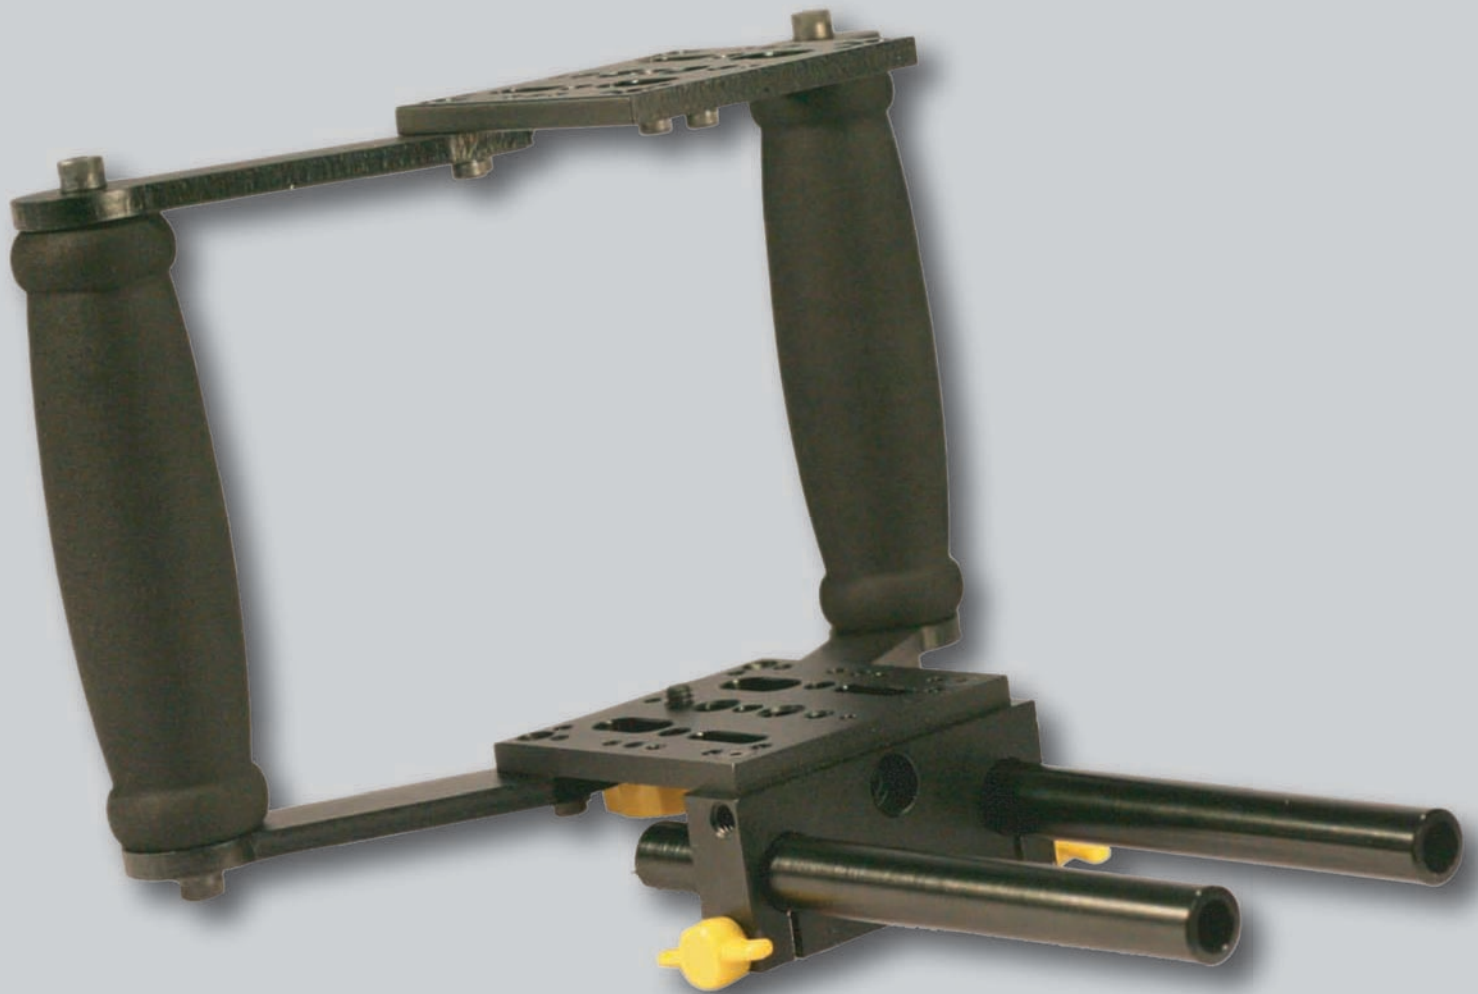

ELEMENTS SUPER FLY

SUPER FLY KIT QUICKSTART GUIDE

ikan

www.ikancorp.com

713-272-8822

ELEMENTS SUPER FLY

SUPER FLY KIT PARTS

ROSETTE HEAD SCREW

X
1

T HEAD SCREW

X
2

SOCKET HEAD SCREW 1/4 20

X
4

FLAT HEAD SCREW 4MM

X
2

SOCKET HEAD SCREW 4MM

X
8

15MM RAIL MOUNT

X
1

CHEESE SLICE

X
2

HANDLE ARM

X
4

GRIP BAR

SOCKET HEAD SCREW 1/4 20

GRIP BAR

GRIP BAR

TOP VIEW

FRONT VIEW