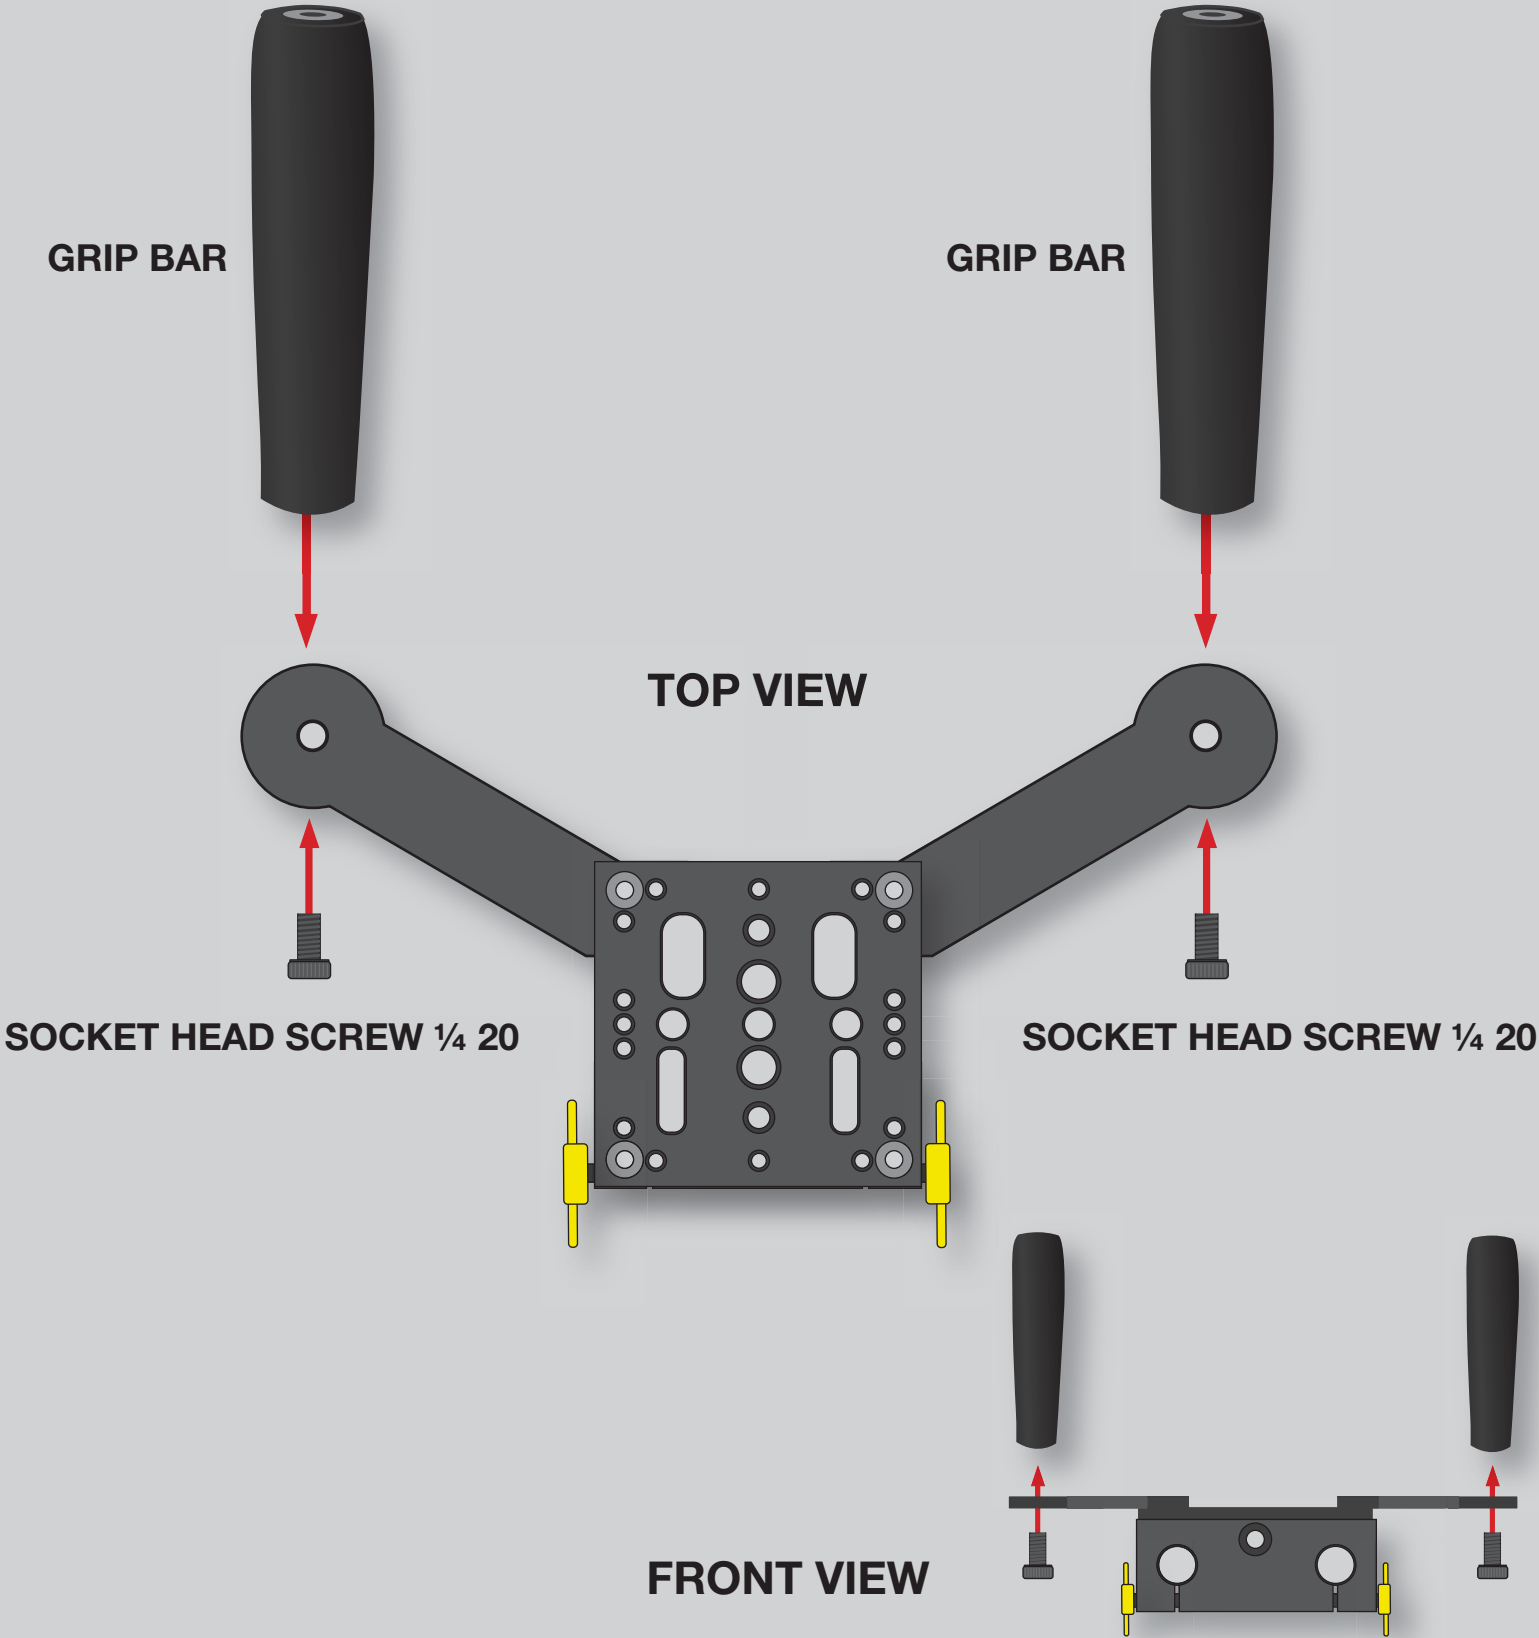

X
2

15MM ROD 6 IN

X
2

ELEMENTS SUPER FLY

SUPER FLY KIT STEP 1

ELEMENTS SUPER FLY

SUPER FLY KIT STEP 2

SOCKET HEAD SCREW 1/4 20

SOCKET HEAD SCREW 1/4 20

GRIP BAR

GRIP BAR

TOP VIEW

FRONT VIEW