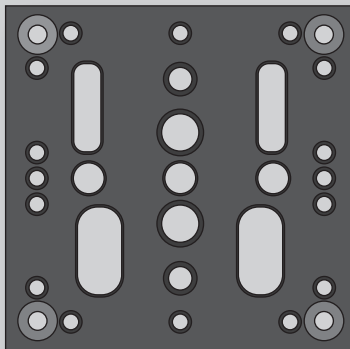

CHEESE SLICE

X
2