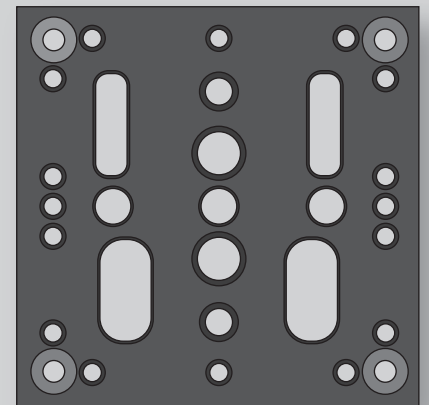

X
1

T HEAD SCREW

X
2

L HEAD SCREW

X
2

FLAT HEAD SCREW 4MM

X
2

SOCKET HEAD SCREW 4MM

X
4

GRIP BAR

X
2

15MM RAIL MOUNT

X
1

15MM ROD 4 IN

X
2

HANDLE ARM

X
2

CHEESE SLICE

X
1

ELEMENTS FLYER

DELUXE KIT STEP 1

FORWARD VIEW

A

FLAT HEAD SCREW 4MM
X
2