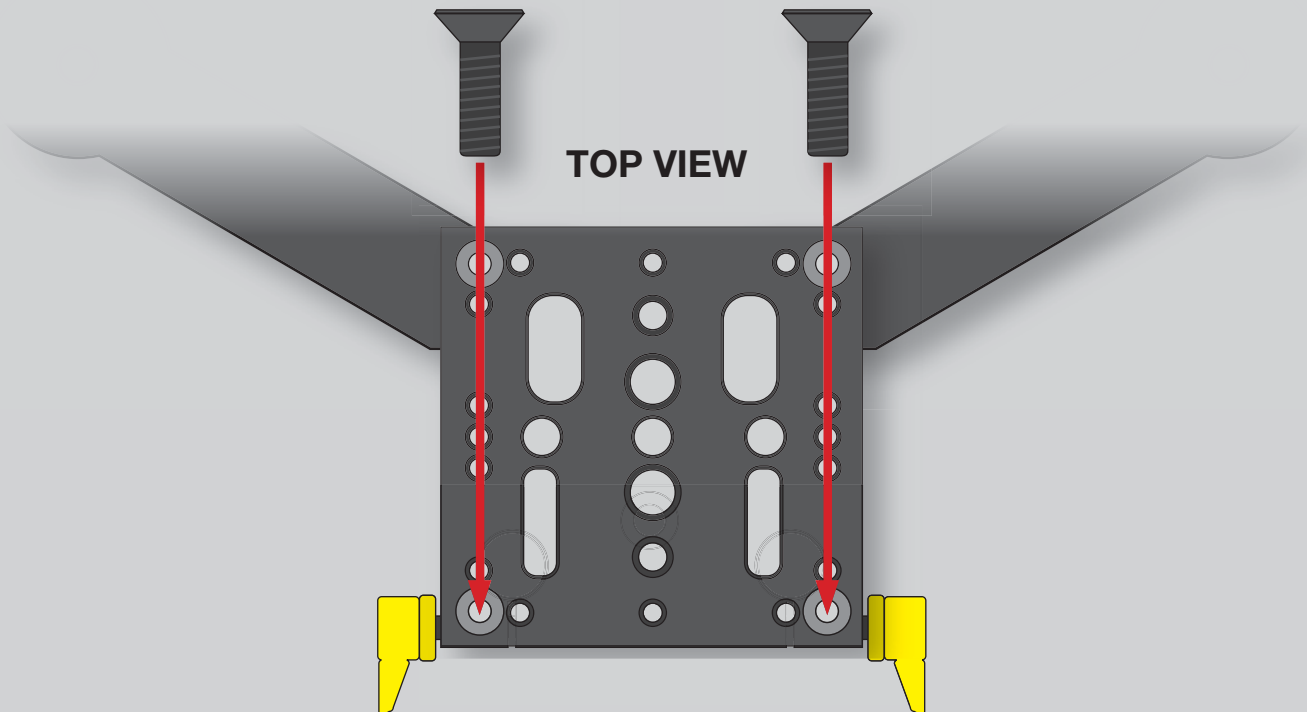

X
2

15MM RAIL MOUNT
X
1

L HEAD SCREW

L HEAD SCREW

TOP VIEW

ELEMENTS FLYER

DELUXE KIT STEP 2

FORWARD VIEW