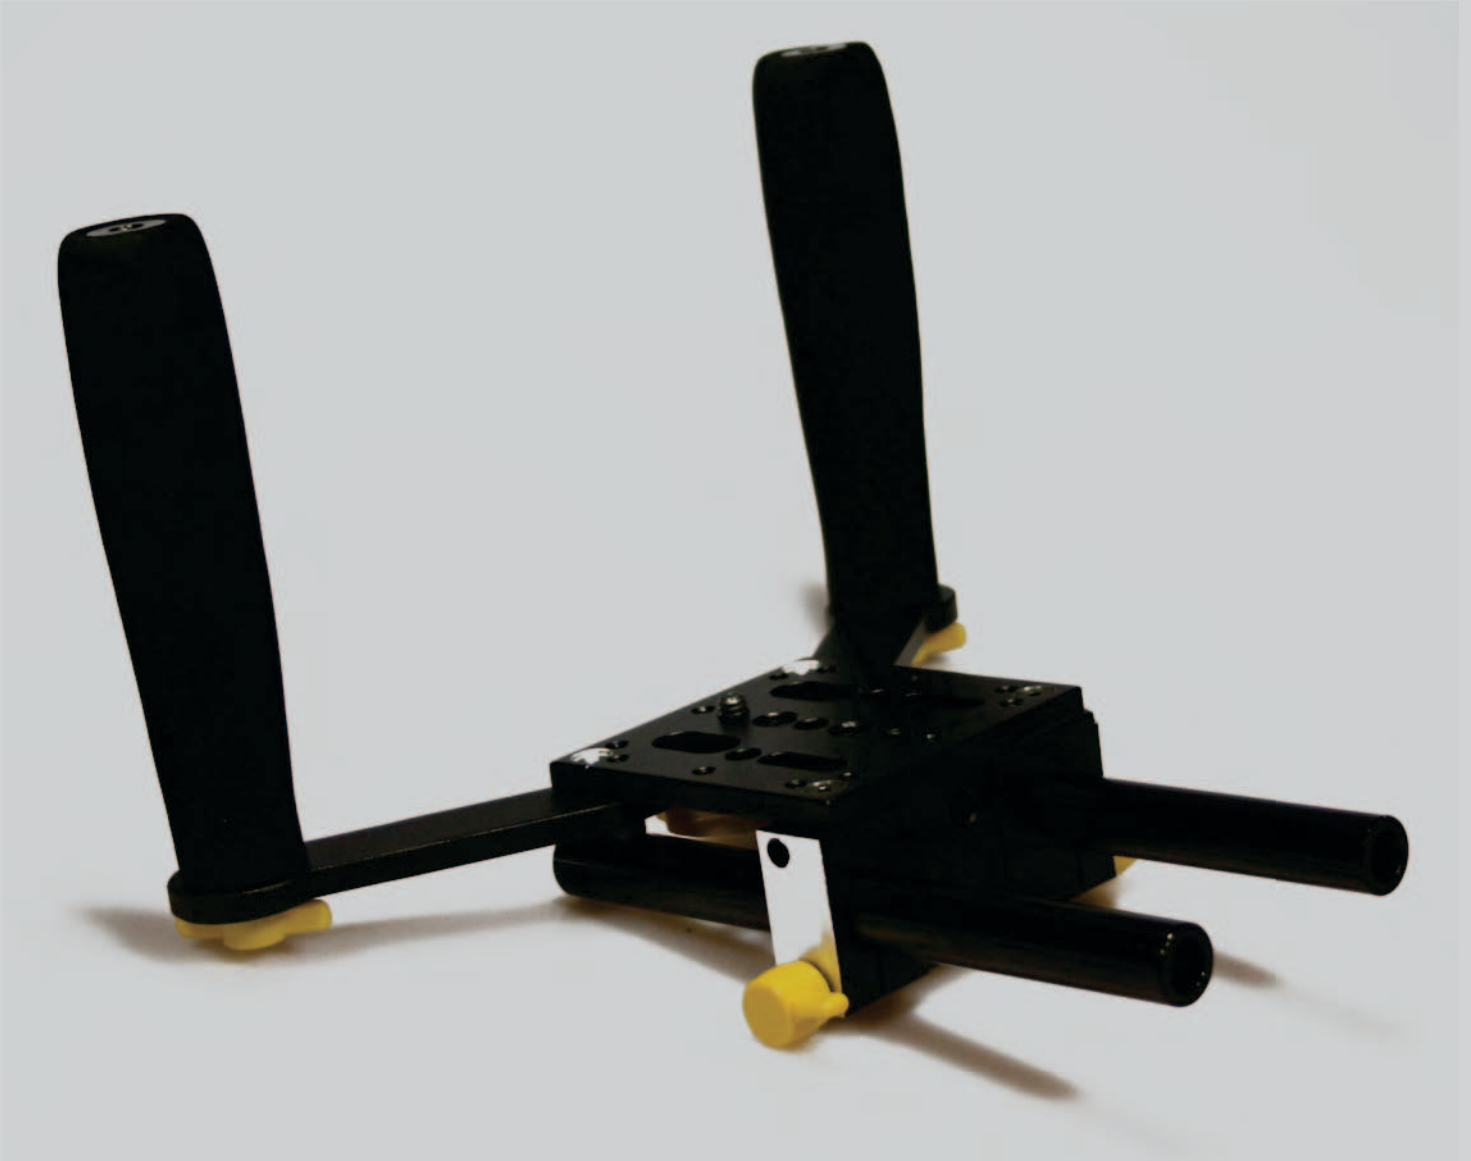

ELEMENTS DELUXE FLY

DELUXE KIT QUICKSTART GUIDE

ikan

www.ikancorp.com

713-272-8822

ELEMENTS FLYER

DELUXE KIT PARTS

ROSETTE HEAD SCREW

X
1

T HEAD SCREW

X
2

L HEAD SCREW

X
2

FLAT HEAD SCREW 4MM

X
2

SOCKET HEAD SCREW 4MM

X
4

GRIP BAR

X
2

15MM RAIL MOUNT

X
1

15MM ROD 4 IN

X
2

HANDLE ARM

B

TOP VIEW

15MM ROD 4 IN
X
2