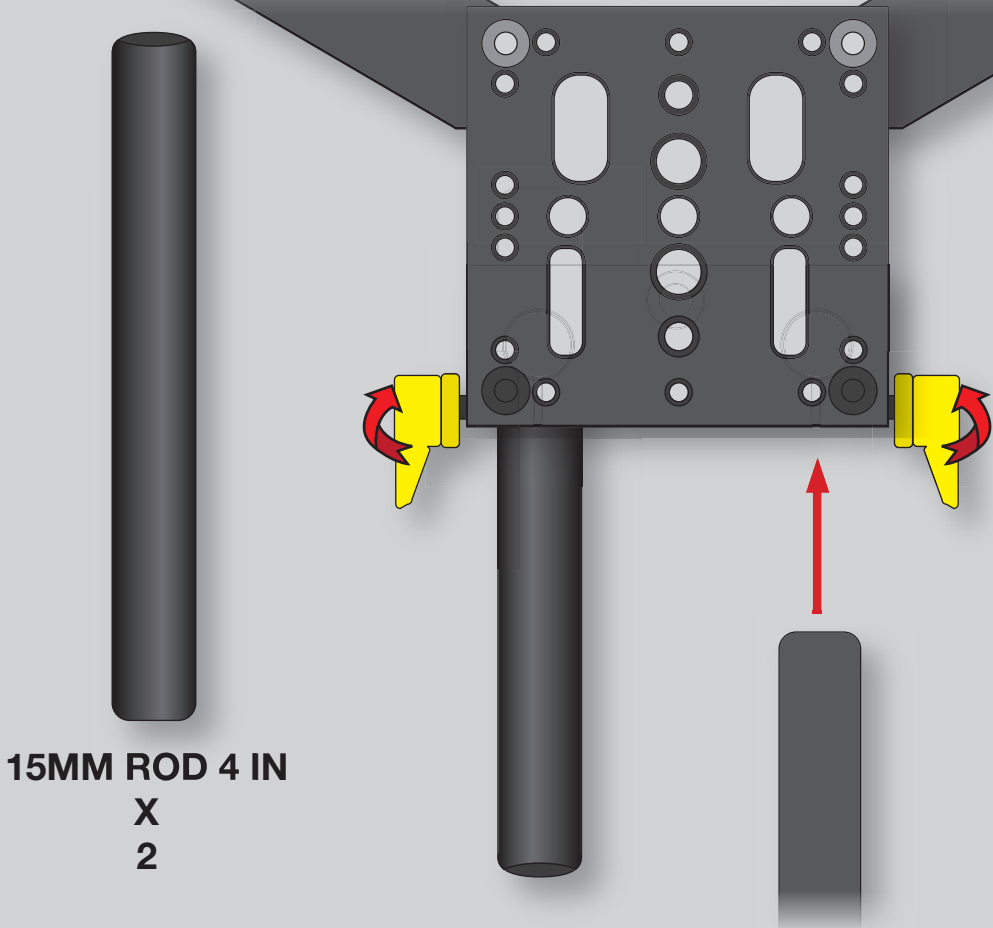

X
2

15MM RAIL MOUNT
X
1

L HEAD SCREW

L HEAD SCREW

TOP VIEW

ELEMENTS FLYER

DELUXE KIT STEP 2

FORWARD VIEW

B

TOP VIEW

15MM ROD 4 IN
X
2