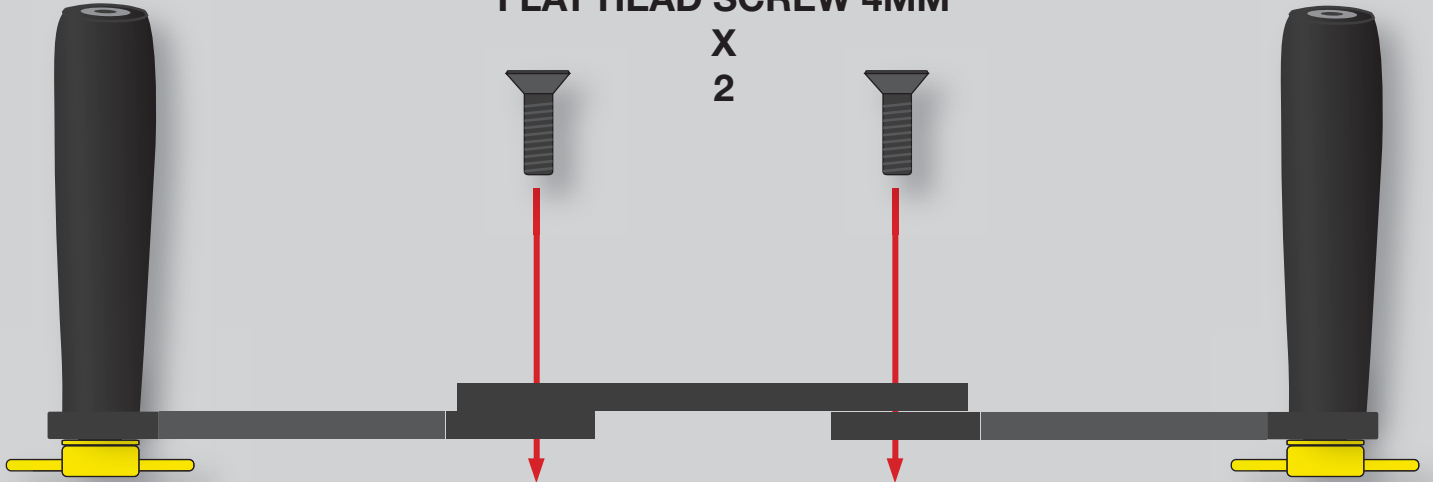

X
2

CHEESE SLICE

X
1

ELEMENTS FLYER

DELUXE KIT STEP 1

FORWARD VIEW

A

FLAT HEAD SCREW 4MM
X
2

X
2

15MM RAIL MOUNT
X
1

L HEAD SCREW

L HEAD SCREW

TOP VIEW

ELEMENTS FLYER

DELUXE KIT STEP 2

FORWARD VIEW