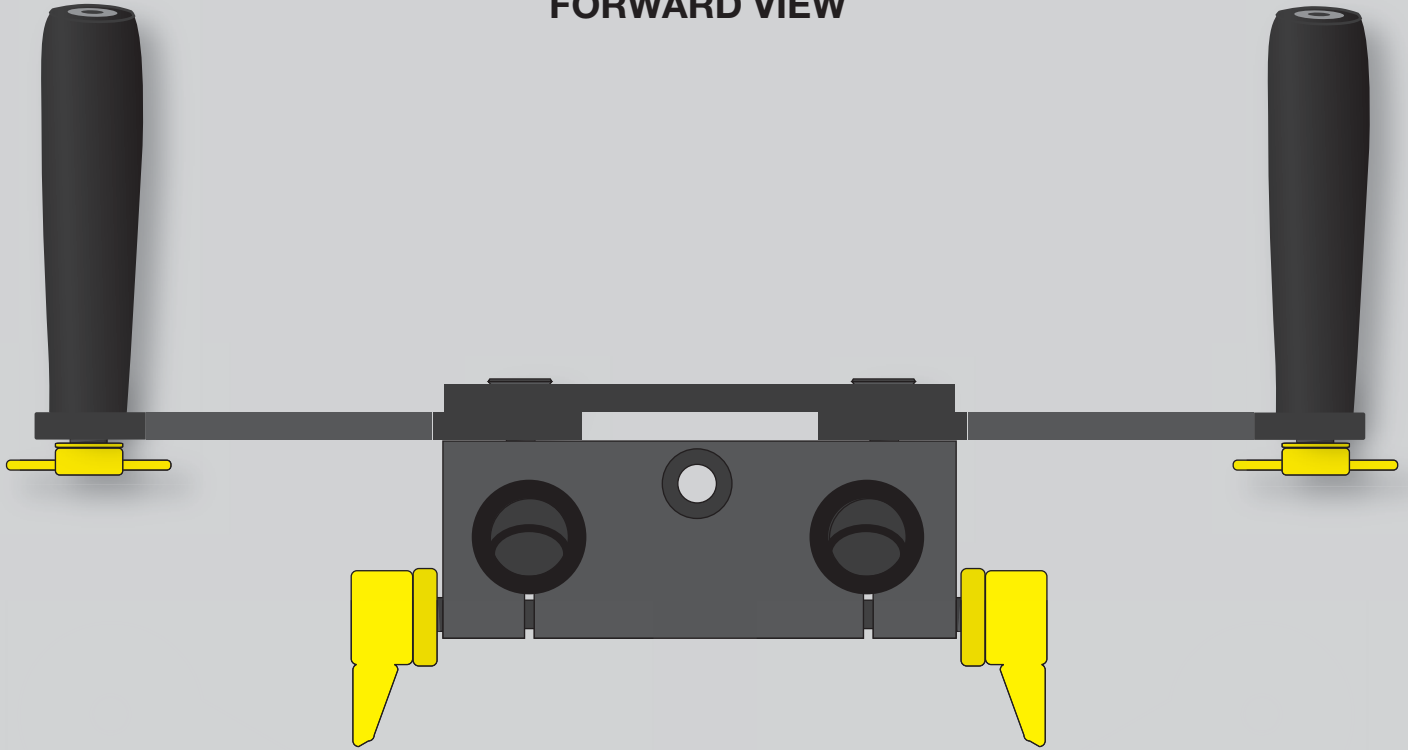

X
2

15MM RAIL MOUNT
X
1

L HEAD SCREW

L HEAD SCREW

TOP VIEW

ELEMENTS FLYER

DELUXE KIT STEP 2

FORWARD VIEW

B

TOP VIEW

15MM ROD 4 IN
X
2