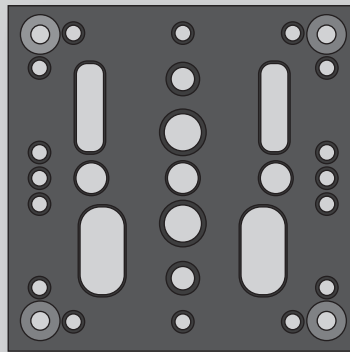

## STARTER FLY KIT PARTS

ROSETTE HEAD SCREW  
X  
1

SOCKET HEAD SCREW 1/4 20  
X  
1

SOCKET HEAD SCREW 4MM  
X  
2

COLD SHOE  
X  
1

HANDLE ARM  
X  
1

GRIP BAR  
X  
1

CHEESE SLICE  
X  
1

# ELEMENTS STARTER FLY