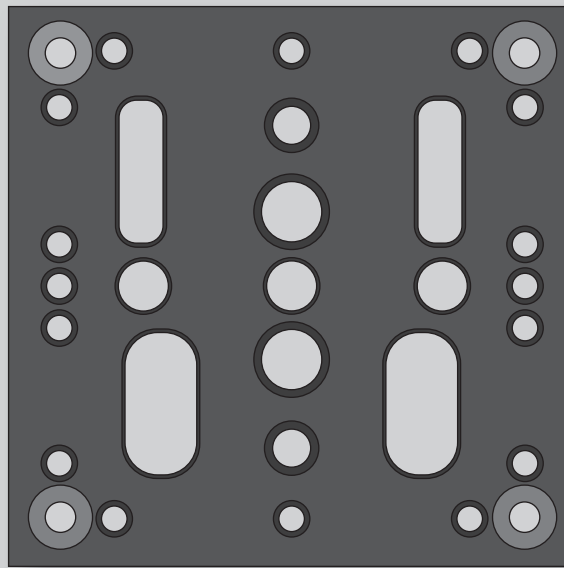

X
1

T HEAD SCREW

X
2

SOCKET HEAD SCREW 4MM

X
4

HANDLE ARM

X
2

CHEESE SLICE

X
1

GRIP BAR

X
2

ELEMENTS FLYER

BASIC KIT STEP 1

SOCKET HEAD SCREW 4MM

X
4

OPTIONAL CONFIGURATION