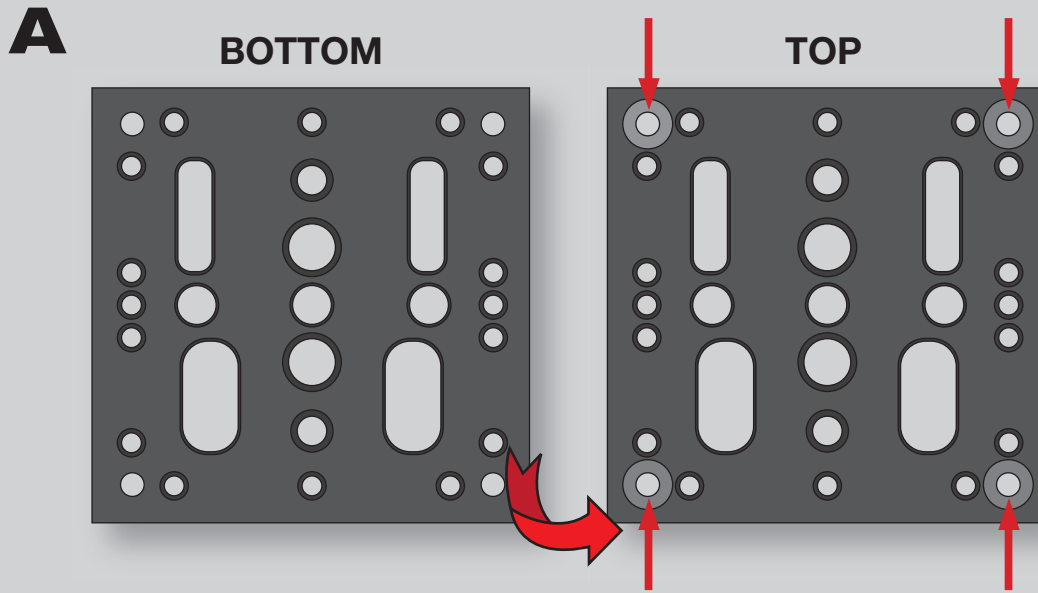

X
1

GRIP BAR

X
2

ELEMENTS FLYER

BASIC KIT STEP 1

SOCKET HEAD SCREW 4MM

X
4

OPTIONAL CONFIGURATION