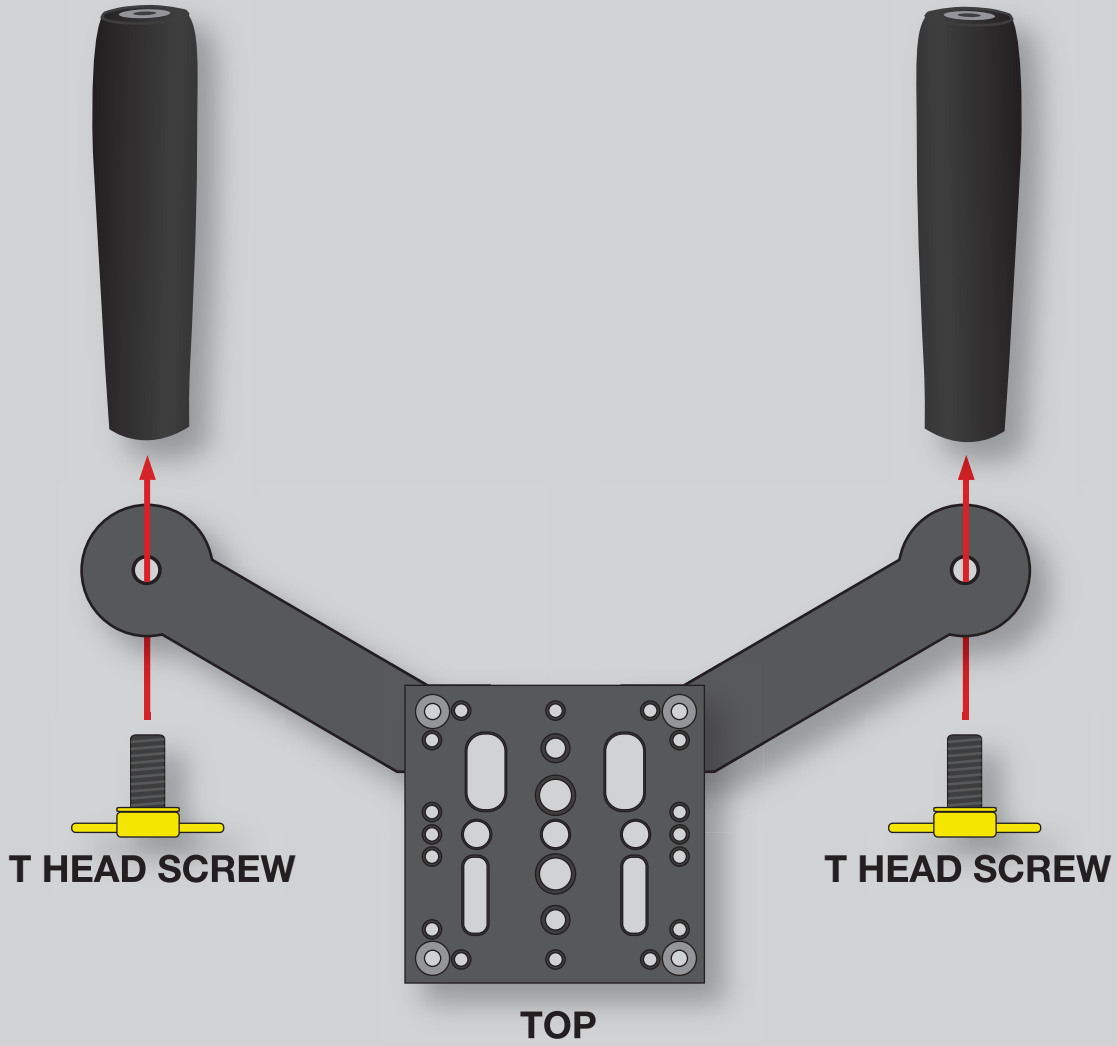

ELEMENTS FLYER

BASIC KIT STEP 2

C