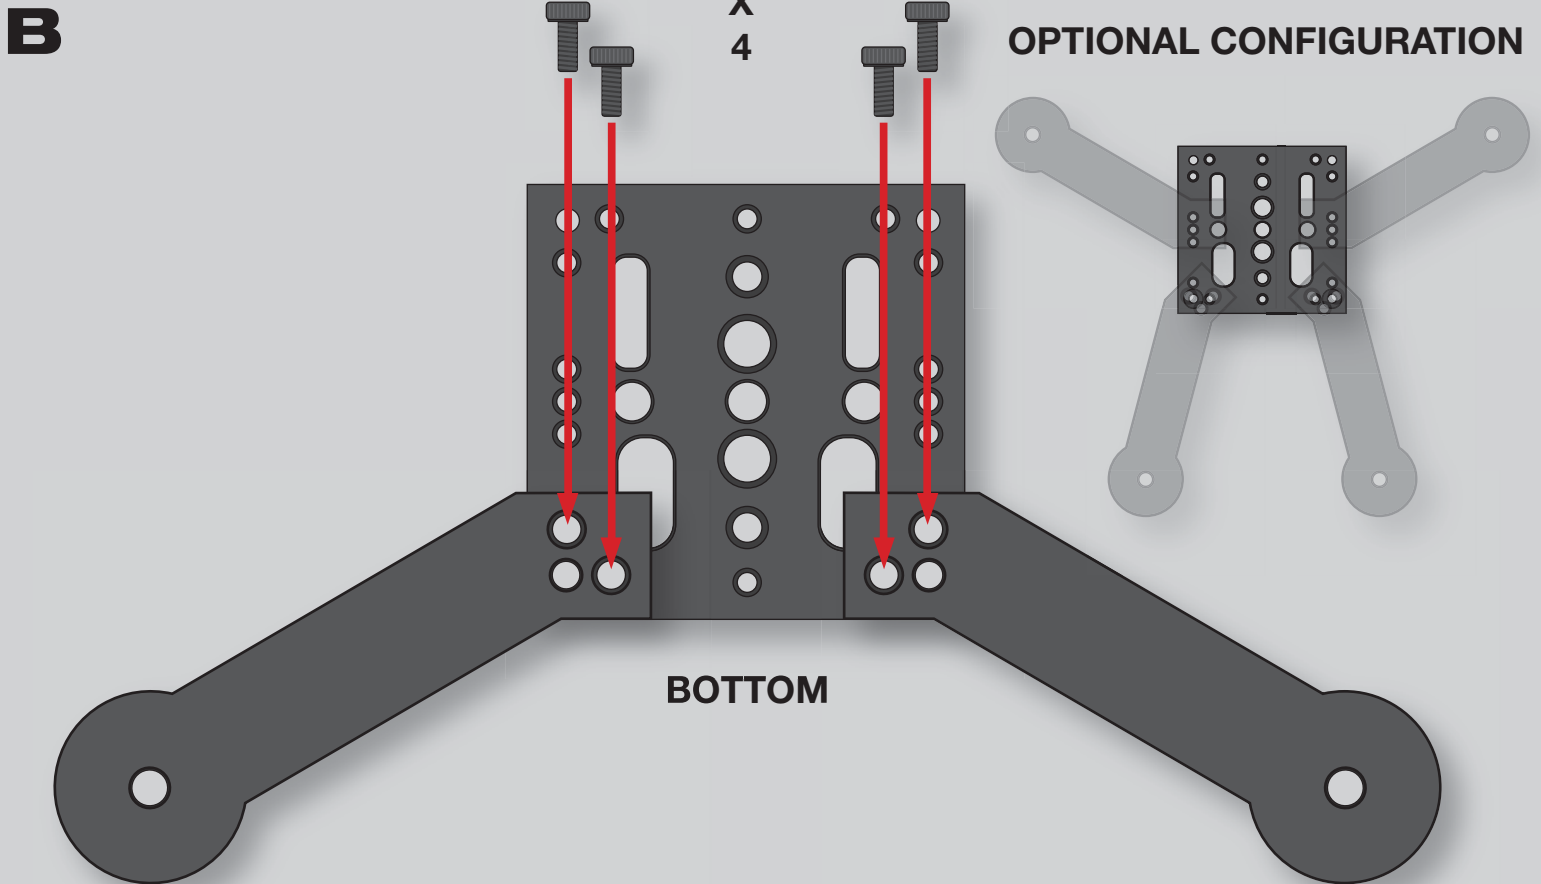

X
1

GRIP BAR

X
2

ELEMENTS FLYER

BASIC KIT STEP 1

SOCKET HEAD SCREW 4MM

X
4

OPTIONAL CONFIGURATION