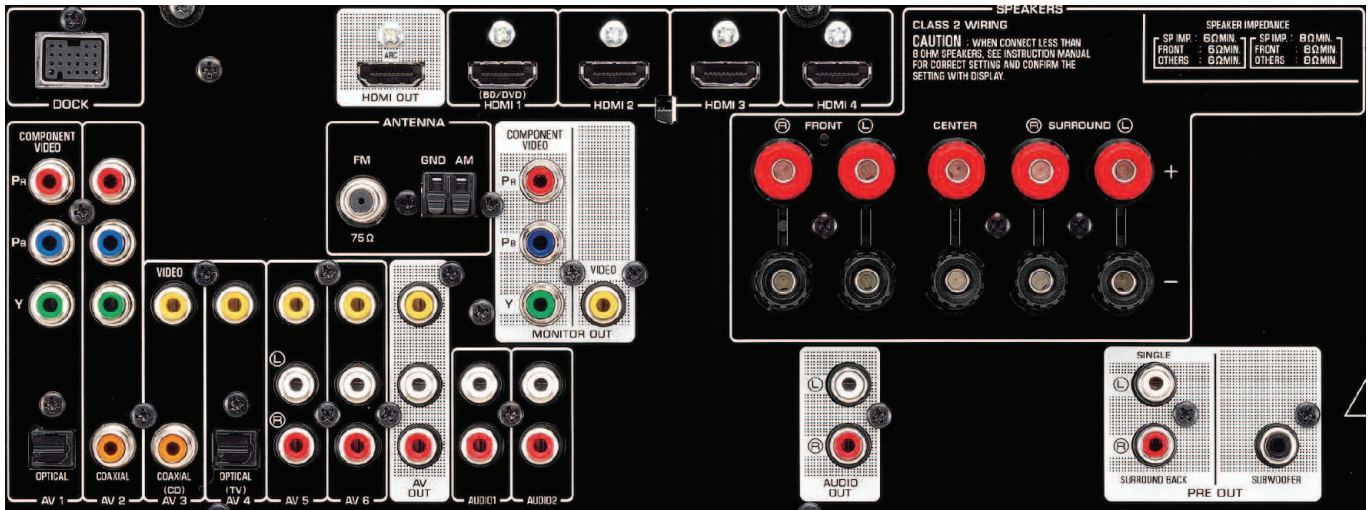

5.1-ch Speaker system: (Continued)

Front Speakers:	
Drivers:	2-way acoustic suspension
Input Power (Max/Nominal):	2-3/4" woofer and 1/2" tweeter 100 W / 24 W
Dimensions (W x H x D):	3-5/8" x 6-5/8" x 4-1/8"
Weight:	1.26 lbs/ea
Center Speaker:	
Drivers:	2-way acoustic suspension
Input Power (Max/Nominal):	2-3/4" woofer and 1/2" tweeter 100 W / 30 W
Dimensions (W x H x D):	9-7/8" x 3-5/8" x 4-3/8"
Weight:	2.1 lbs
Surround Speakers:	
Drivers:	2-way acoustic suspension
Input Power (Max/Nominal):	2-3/4" woofer and 1/2" tweeter 100 W / 24 W
Dimensions (W x H x D):	3-5/8" x 6-5/8" x 4-1/8"
Weight:	1.26 lbs/ea
Subwoofer (YST-SW012BL2)	
Dynamic Power:	100W
Driver:	8" multi-range
Dimensions (W x H x D):	11-3/8" x 11-3/8" x 12-7/8"
Weight:	18.7 lbs

YDS-12 Universal Dock for iPod

The included YDS-12 Universal Dock lets you connect your iPod or iPhone to the receiver.

iPhone/iPod not included

Yamaha Bluetooth® Wireless Audio Receiver

The optional YBA-10 Bluetooth Wireless Audio Receiver docks to the receiver and supports A2DP audio streaming, so users can enjoy music wirelessly from Bluetooth-enabled mobile phones, Windows PCs and Macs.

Extensive Connections

Inputs	
HDMI (Audio Input Assignable)	4
Radio Antenna (FM/AM)	1 / 1
Dock Terminal for Optional Dock Accessories	1
Optical Digital (Fixed)	2
Coaxial Digital (Fixed)	2
Analog Audio*	5
Component Video (Audio Input Assignable)	2
Composite Video	4

* Including front panel terminals.

Outputs	
HDMI	1
Analog Audio	2
Pre Out (Surround Back L/R)	2ch
Component Video Monitor	1
Composite Monitor	1
Composite AV	1
Speaker (without subwoofer)*	5ch
Subwoofer	1

* Banana-plug compatible