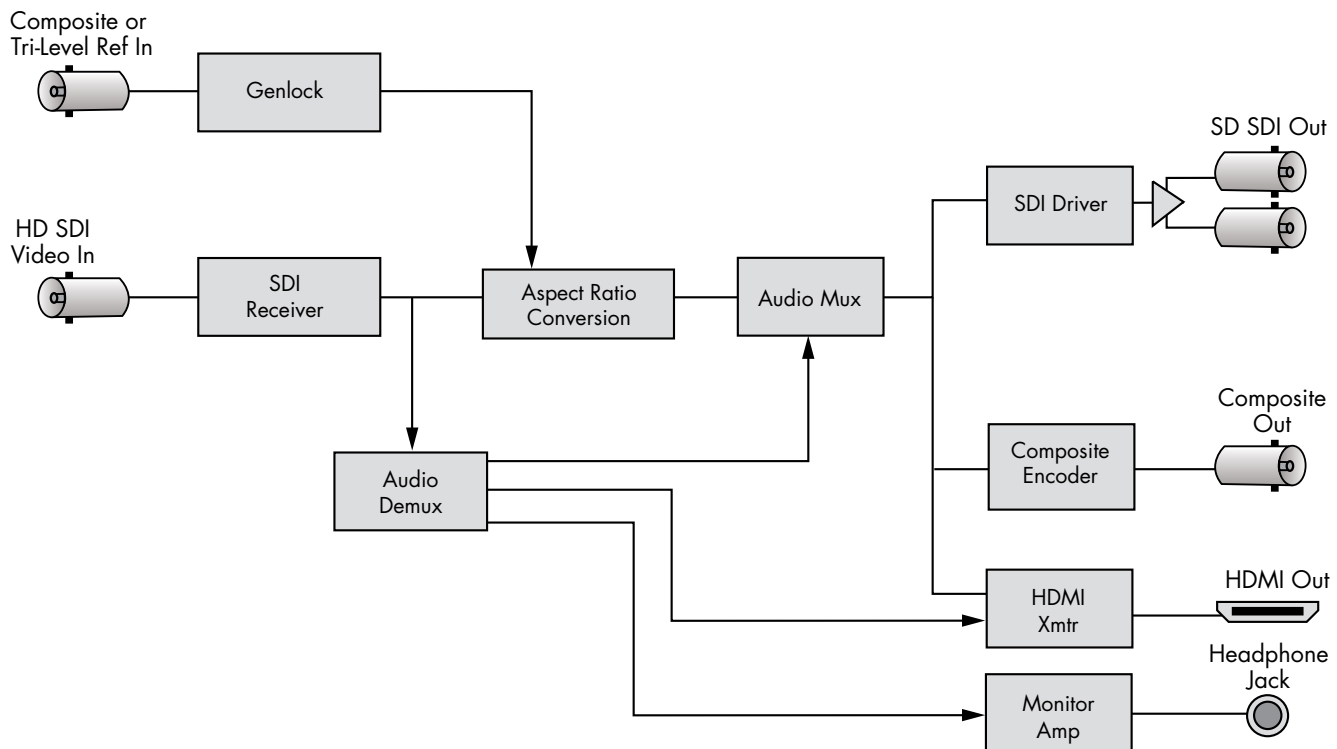

Input selection, gain control, and test pattern controls are provided through the front panel interface. Audio presence LEDs indicate which channels are detected. Controls for crop, letterbox and pillarbox are accessed from the front panel or BrightEye Mac or PC software. A special Mirror Output Mode can be enabled, causing the output image to be flipped left to right for use with on-camera talent.

Serial Digital Output

Number	Two
Type	SD Serial Digital
Processing	270 Mb/s SMPTE 259M-C
Impedance	12 and 16 bit
Return Loss	75 Ω
Max Cable Length	>15 dB
	300 meters

Monitor Output

Number	One
Connector	HDMI

Audio Monitoring Output

Number	One
Connector	(select from eight channels) 3.5 mm stereo mini jack

General Specifications

Size	5.625" W x 1.7" H x 5.5" D (143 mm x 40 mm x 140 mm) including connectors
Power	12 volts, 9 watts (100-230 VAC modular power supply not included)
Temperature Range	0 to 40° C ambient
Relative Humidity	0 to 95%, non-condensing

Provides embedded pass through of all 16 audio channels