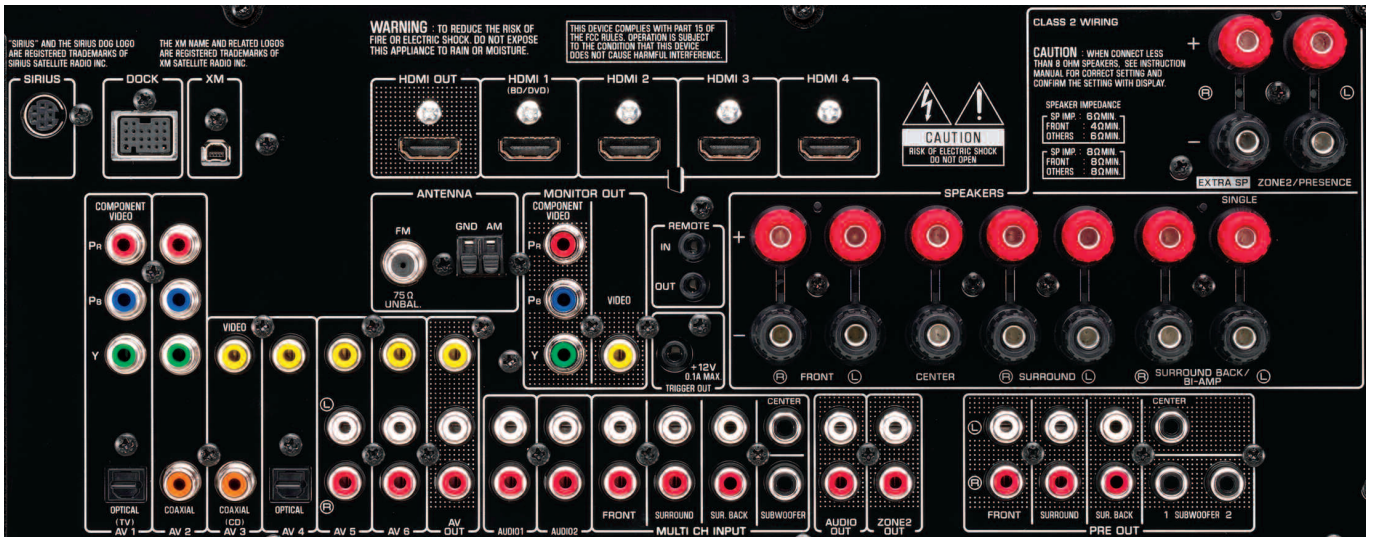

Total Harmonic Distortion (AV5 Rec Out, Front Sp Out)	0.08% (20 Hz–20 kHz, 50 W/8 ohms)
Signal-to-Noise Ratio (AV5 250 mV)	100 dB

Video Section

Video Monitor Out Frequency Response Component Video Signal	5 Hz–60 MHz 3 dB

Tuner Section

FM 50dB Quietening Sensitivity	Mono	3 μV (20.8 dBf)
FM Signal-to-Noise Ratio	Mono	74 dB
	Stereo	69 dB

General

Dimensions (W x H x D)	17-1/8" x 6-3/4" x 14-3/8"
Weight	24 lbs.

YDS-11 Universal Dock for iPod

The optional YDS-11 Universal Dock lets you connect your iPod to the receiver. You can listen to your iPod music via the receiver. You can also operate your iPod via the receiver's remote unit with the on-screen display and charge your iPod. Works with: iPod touch, iPod nano, iPod mini and iPod (Click Wheel)
iPod not included

Yamaha Bluetooth® Wireless Audio Receiver

The optional YBA-10 Bluetooth Wireless Audio Receiver docks to the receiver and supports A2DP audio streaming, so users can enjoy music wirelessly from Bluetooth-enabled mobile phones, Windows PCs and Macs.

Extensive Connections

Inputs	
HDMI	4
XM Connect-and-Play	1
SIRIUS	1
Radio Antenna (FM/AM)	1 / 1
Dock Terminal for Optional Dock Accessories	1
Optical Digital (Fixed)	2
Coaxial Digital (Fixed)	2
Analog Audio*	5
Component Video (Fixed)	2
Multi-Channel External Decoder	8ch

Outputs	
HDMI	1
Analog Audio	2
Pre Out	7ch
Component Video Monitor	1
Composite Monitor	1
Composite AV	1
Speaker (without subwoofer)* / **	7ch / 9 ter.
Subwoofer	2

* Assignable for surround back L/R to bi-amp (front L/R).

** Banana-plug compatible.

Others	
Zone 2 Audio Out	1
Remote In/Out	1 / 1
+12V/0.1A Trigger Out	1

* Including front panel terminals.