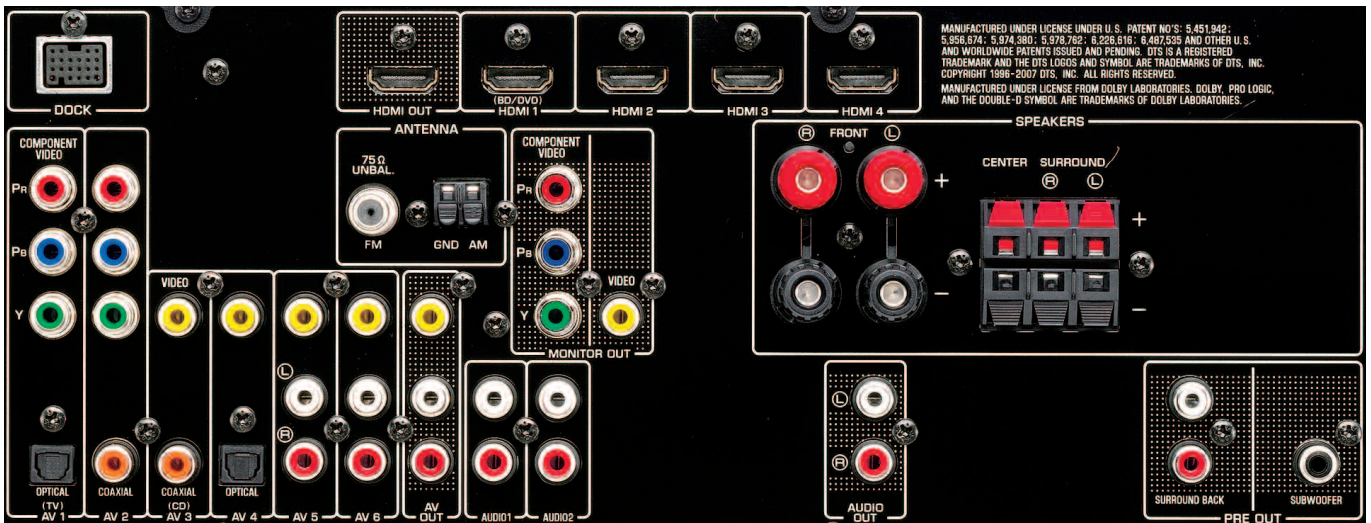

Main Specifications

Audio Section

Minimum RMS Output Power (8 ohms, 1 kHz, 0.9% THD)	
Front Channels	105 W + 105 W
Center Channel	105 W
Surround Channels	105 W + 105 W
Dynamic Power/Channel (Front, 8/6/4/2 ohms)	
	110/130/160/180 W
Input Sensitivity/Impedance (1 kHz, 100 W/8 ohms, AV5)	
	200mV/47 k-ohms
Output Level/Impedance	200 mV/1.2 k-ohms
	Subwoofer 1 V/1.2 k-ohms
Frequency Response (AV5, Front)	
	10 Hz-100 kHz +0, -3 dB
Total Harmonic Distortion (AV5, 1 kHz, 50 W/8 ohms)	
	0.06%
Signal-to-Noise Ratio (AV5, 250 mV)	
	100 dB

Video Section

Video Monitor Out Frequency Response Component Video Signal	5 Hz-60 MHz -3 dB

Tuner Section

FM 50dB Quieting Sensitivity	Mono	3 μV (20.8 dBf)
FM Signal-to-Noise Ratio	Mono	74 dB
	Stereo	69 dB

General

Dimensions (W x H x D)	17-1/8" x 6" x 14-3/8"
	435 x 151 x 364 mm
Weight	18.5 lbs.; 8.4 kg

YDS-11 Universal Dock for iPod

The optional YDS-11 Universal Dock lets you connect your iPod to the receiver. You can listen to your iPod music via the receiver. You can also operate your iPod via the receiver's remote unit with the on-screen display and charge your iPod. Works with: iPod touch, iPod nano, iPod mini and iPod (Click Wheel)
iPod not included

Yamaha Bluetooth® Wireless Audio Receiver
The optional YBA-10 Bluetooth Wireless Audio Receiver docks to the receiver and supports A2DP audio streaming, so users can enjoy music wirelessly from Bluetooth-enabled mobile phones, Windows PCs and Macs.

Extensive Connections

Inputs	
HDMI	4
Radio Antenna (FM/AM)	1 / 1
Dock Terminal for Optional Dock Accessories	1
Optical Digital (Fixed)	2
Coaxial Digital (Fixed)	2
Analog Audio*	5
Component Video (Fixed)	2

* Including front panel terminals.

Outputs	
HDMI	1
Analog Audio	2
Pre Out (Surround Back L/R)	2ch
Component Video Monitor	1
Composite Monitor	1
Composite AV	1
Speaker (without subwoofer)*	5ch
Subwoofer	1

* Banana-plug compatible.