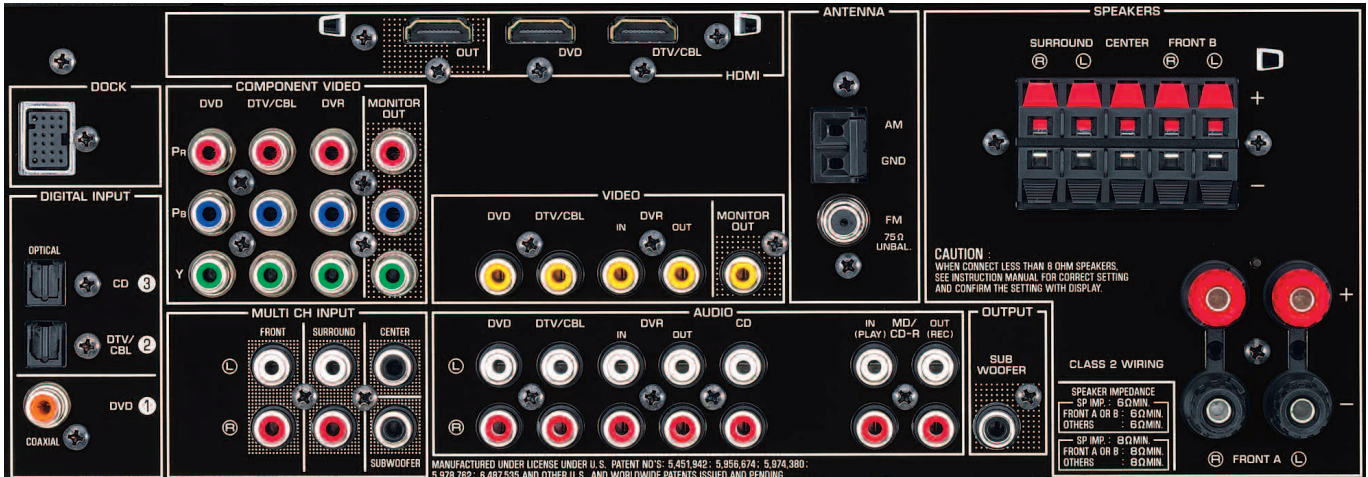

NEW PRODUCT BULLETIN

Main Specifications

Audio Section	
Minimum RMS Output Power (8 ohms, 1 kHz, 0.9% THD)	
Front Channels	100 W +100 W
Center Channel	100 W
Surround Channels	100 W +100 W
Dynamic Power/Ch (Front Ch, 8/6/4/2 ohms)	110/130/160/180 W
Input Sensitivity/Impedance (1 kHz, 100 W/6 ohms, CD)	200mV/47 k-ohms
Output Level/Impedance	Rec Out 200 mV/1.2 k-ohms Subwoofer 4 V/1.2 k-ohms
Frequency Response	10 Hz–100 kHz +0, -3 dB
Total Harmonic Distortion (1 kHz, 50 W/8 ohms)	0.06%
Signal-to-Noise Ratio (CD, 250 mV)	100 dB

Video Section	
Video Monitor Out Frequency Response	5 Hz-60 MHz -3 dB
Component Video Signal	
Tuner Section	
FM 50dB Quieting Sensitivity	Mono 2.8 μV (20.2 dBf)
FM Signal-to-Noise Ratio	Mono / Stereo 73 dB / 70 dB
General	
Dimensions (W x H x D)	17-1/8" x 5-15/16" x 12-1/2" 435 x 151 x 318 mm
Weight	17.6 lbs.; 8 kg

YDS-11 Universal Dock for iPod

The optional YDS-11 Universal Dock lets you connect your iPod to the receiver. You can listen to your iPod music via the receiver. You can also operate your iPod via the receiver's remote unit and charge your iPod.

Works with: iPod touch, iPod nano, iPod mini and iPod (Click Wheel)
iPod not included

Yamaha Bluetooth® Wireless Audio Receiver

The optional YBA-10 Bluetooth Wireless Audio Receiver docks to the receiver and supports A2DP audio streaming, so users can enjoy music wirelessly from Bluetooth-enabled mobile phones, Windows PCs and Macs.

Extensive Connections

Inputs	
HDMI	2
Radio Antenna (FM/AM)	1 / 1
Dock Terminal for Optional Dock Accessories	1
Optical Digital (Fixed and Assignable)	2
Coaxial Digital (Fixed and Assignable)	1
Analog Audio*	6
Component Video (Fixed and Assignable)	3
Multi-Channel External Decoder	6ch

* Including front panel terminals.

Outputs	
HDMI	1
Analog Audio	2
Component Video Monitor	1
Composite Monitor	1
Speaker (without subwoofer)*	5ch / 7 ter.
Subwoofer	1

* Banana-plug compatible.