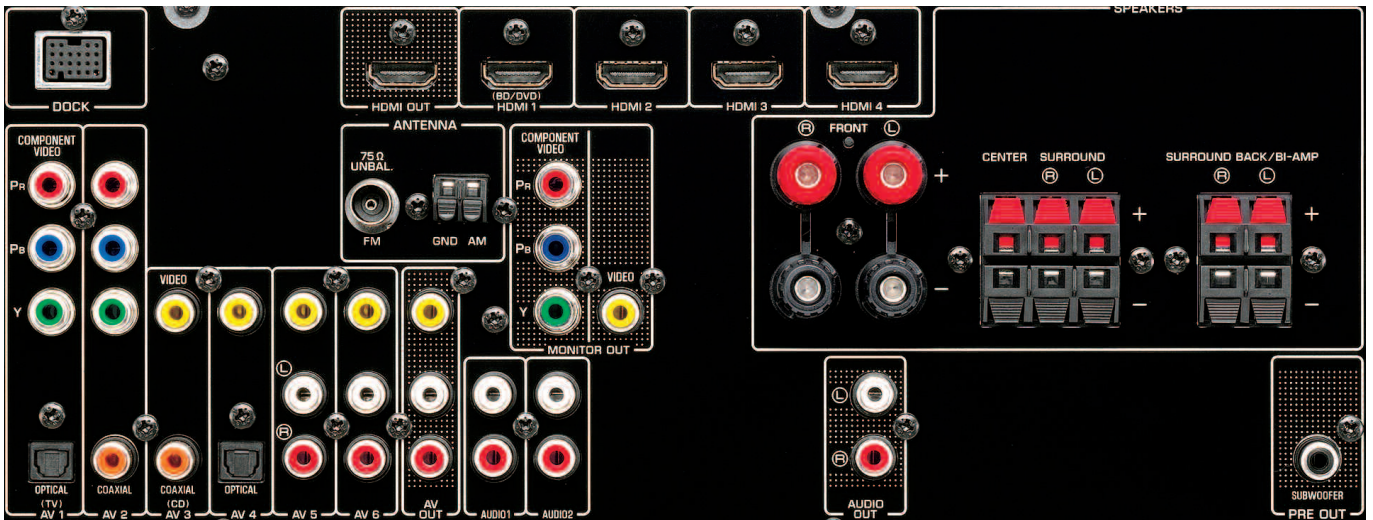

7.1-ch Speaker system:

System Frequency Response:	25 Hz - 35 kHz
Magnetic Shielding:	All speakers except surround speakers
Impedance:	6 ohms (except subwoofer)
Removable Grilles:	Front and center speakers
Front Speakers:	2-way bass reflex
Drivers:	6-1/2" woofer and 3/4" dome tweeter
Input Power (Max/Nominal):	100 W / 30 W
Dimensions (W x H x D):	7-1/2" x 13" x 7-1/8"
Weight:	8.8 lbs/ea
Center Speakers:	2-way bass reflex
Drivers:	Dual 3" woofers and 3/4" dome tweeter
Input Power (Max/Nominal):	100 W / 30 W
Dimensions (W x H x D):	14-5/8" x 4-7/8" x 4-3/4"
Weight:	5.3 lbs

7.1-ch Speaker system: (Continued)

Surround/Surround Back Speakers:	2-way bass reflex
Drivers:	3" woofer and 1/2" balanced dome tweeter
Input Power (Max/Nominal):	100 W / 30 W
Dimensions (W x H x D):	5-1/2" x 8-1/4" x 3-3/4"
Weight:	2.6 lbs/ea
Subwoofer (YST-SW216BL)	
Dynamic Power:	100 W
Driver:	10" multi-range
Dimensions (W x H x D):	13-3/8" x 13-3/8" x 15-3/16"
Weight:	26 lbs

Yamaha Bluetooth® Wireless Audio Receiver

The optional YBA-10 Bluetooth Wireless Audio Receiver docks to the receiver and supports A2DP audio streaming, so users can enjoy music wirelessly from Bluetooth-enabled mobile phones, Windows PCs and Macs.

Extensive Connections

Inputs	
HDMI	2
Radio Antenna (FM/AM)	1 / 1
Dock Terminal for Optional Dock Accessories	1
Optical Digital (Fixed and Assignable)	2
Coaxial Digital (Fixed and Assignable)	1
Analog Audio*	6
Component Video (Fixed and Assignable)	3
Multi-Channel External Decoder	6ch

* Including front panel terminals.

Outputs	
HDMI	1
Analog Audio	2
Component Video Monitor	1
Composite Monitor	1
Speaker (without subwoofer)*	5ch / 7 ter.
Subwoofer	1

* Banana-plug compatible.