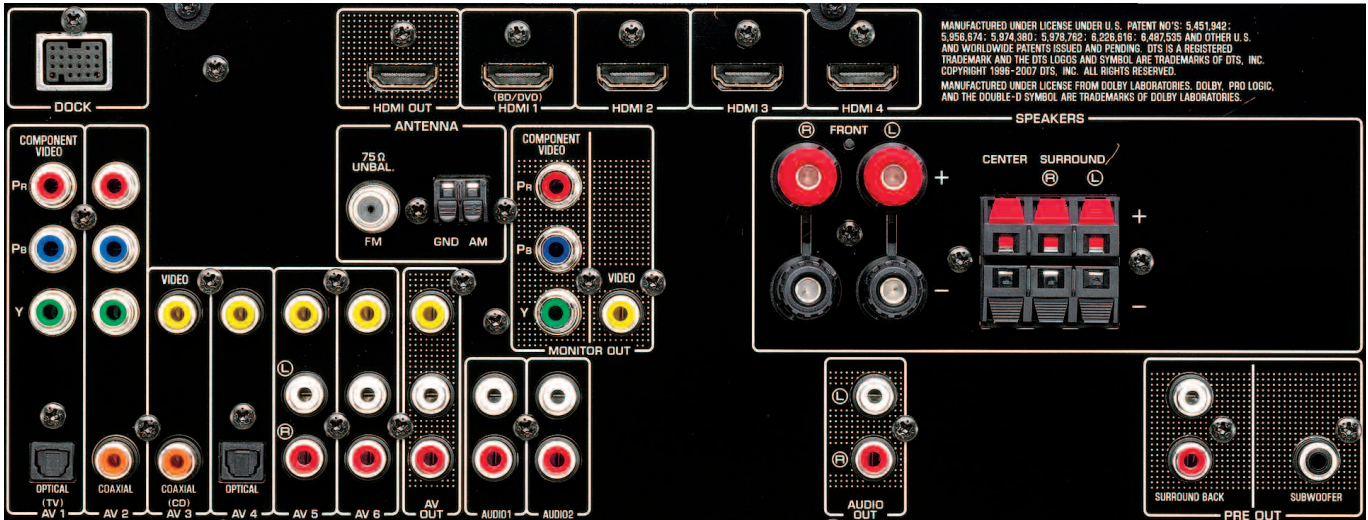

5.1-ch Speaker system: (Continued)

Front Speakers:	3-way bass reflex
Drivers:	Quad 2-1/4" woofer and 3/4" tweeter
Input Power (Max/Nominal):	120 W / 40 W
Dimensions (W x H x D):	3-11/16" x 17" x 4-3/4"
Weight:	5.3 lbs/ea
Center Speaker:	3-way bass reflex
Drivers:	Quad 2-1/4" woofer and 3/4" tweeter
Input Power (Max/Nominal):	120 W / 40 W
Dimensions (W x H x D):	17" x 3-11/16" x 4-3/4"
Weight:	5.3 lbs
Surround Speakers:	2-way acoustic suspension
Drivers:	Dual 2-1/4" woofer and 3/4" tweeter
Input Power (Max/Nominal):	100 W / 30 W
Dimensions (W x H x D):	3-11/16" x 10" x 4-3/4"
Weight:	3.5 lbs/ea
Subwoofer (YST-SW216BL)	
Dynamic Power:	100 W
Driver:	10" multi-range
Dimensions (W x H x D):	13-3/8" x 13-3/8" x 15-3/16"
Weight:	26 lbs

YDS-11 Universal Dock for iPod

The optional YDS-11 Universal Dock lets you connect your iPod to the receiver. You can listen to your iPod music via the receiver. You can also operate your iPod via the receiver's remote unit with the on-screen display and charge your iPod. Works with: iPod touch, iPod nano, iPod mini and iPod (Click Wheel)

Yamaha Bluetooth® Wireless Audio Receiver
The optional YBA-10 Bluetooth Wireless Audio Receiver docks to the receiver and supports A2DP audio streaming, so users can enjoy music wirelessly from Bluetooth-enabled mobile phones, Windows PCs and Macs.

Extensive Connections

Inputs	
HDMI	2
Radio Antenna (FM/AM)	1 / 1
Dock Terminal for Optional Dock Accessories	1
Optical Digital (Fixed and Assignable)	2
Coaxial Digital (Fixed and Assignable)	1
Analog Audio*	6
Component Video (Fixed and Assignable)	3
Multi-Channel External Decoder	6ch

Outputs	
HDMI	1
Analog Audio	2
Component Video Monitor	1
Composite Monitor	1
Speaker (without subwoofer)*	5ch / 7 ter.
Subwoofer	1

* Banana-plug compatible.