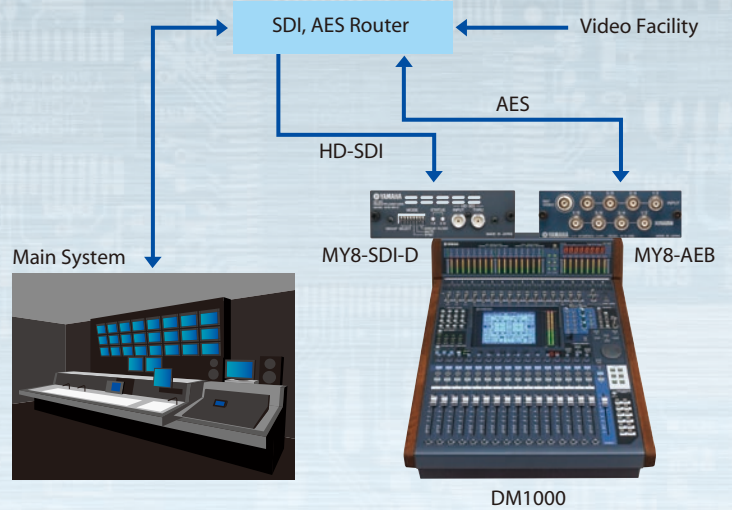

HD-SDI DEMULTIPLEXER CARD

MY8-SDI-D

An Interface Card that Brings HD-SDI Embedded Audio Signals to Yamaha Digital Consoles

- 1 x HD-SDI input, 1 x thru-output (non-relocked)
- Group selection allows demultiplexing of two 4-channel embedded audio groups
- Switchable audio synchronization mode: sync with embedded audio or video signals
- Embedded audio status display

Example: Demultiplexing 16ch Audio

Use Case 1 Live Broadcasting

Use Case 2 Console in Broadcast Station

Main Console

Emergency Console

Specifications

HD-SDI INPUT CHARACTERISTICS

| | |
|-------------------------|---|
| SDI Input Signal | SMPTE 292M (1.485 Gbps, 1.485 / 1.001 Gbps) |
| Embedded Audio | SMPTE 292M |
| Resolution | 24 bit |
| Fs | 48 kHz |
| Input Impedance | 75 Ω |
| Connector | BNC x 1 |

DIGITAL AUDIO CHARACTERISTICS

| | |
|-------------------|---|
| Resolution | 24 bit |
| Fs | 48 kHz |
| Lines | 4 lines (8 channels), through group selection |

HD-SDI THRU OUTPUT CHARACTERISTICS

| | |
|--------------------------|---------------------------|
| SDI Output Signal | Non-reclocked thru output |
| Output Impedance | 75 Ω |
| Connector | BNC x 1 |