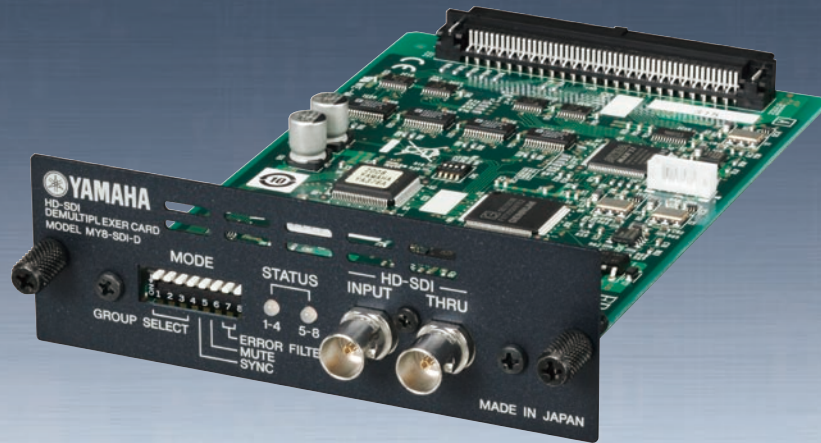

HD-SDI DEMULTIPLEXER CARD

MY8-SDI-D

An Interface Card that Brings HD-SDI Embedded Audio Signals to Yamaha Digital Consoles

- 1 x HD-SDI input, 1 x thru-output (non-relocked)
- Group selection allows demultiplexing of two 4-channel embedded audio groups
- Switchable audio synchronization mode: sync with embedded audio or video signals
- Embedded audio status display

Example: Demultiplexing 16ch Audio

Use Case 1 Live Broadcasting

Use Case 2 Console in Broadcast Station

Main Console

Emergency Console

Specifications

HD-SDI INPUT CHARACTERISTICS

| | |
|-------------------------|---|
| SDI Input Signal | SMPTE 292M (1.485 Gbps, 1.485 / 1.001 Gbps) |
| Embedded Audio | SMPTE 292M |
| Resolution | 24 bit |
| Fs | 48 kHz |
| Input Impedance | 75 Ω |
| Connector | BNC x 1 |

DIGITAL AUDIO CHARACTERISTICS

| | |
|-------------------|---|
| Resolution | 24 bit |
| Fs | 48 kHz |
| Lines | 4 lines (8 channels), through group selection |

HD-SDI THRU OUTPUT CHARACTERISTICS

| | |
|--------------------------|---------------------------|
| SDI Output Signal | Non-reclocked thru output |
| Output Impedance | 75 Ω |
| Connector | BNC x 1 |