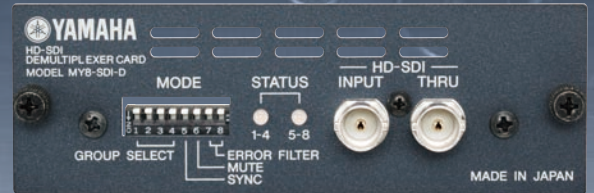

HD-SDI DEMULTIPLEXER CARD

MY8-SDI-D

An Interface Card that Brings HD-SDI Embedded Audio Signals to Yamaha Digital Consoles

- 1 x HD-SDI input, 1 x thru-output (non-relocked)
- Group selection allows demultiplexing of two 4-channel embedded audio groups
- Switchable audio synchronization mode: sync with embedded audio or video signals
- Embedded audio status display

Example: Demultiplexing 16ch Audio

Use Case 1 Live Broadcasting

Use Case 2 Console in Broadcast Station

Main Console

Emergency Console

Specifications

HD-SDI INPUT CHARACTERISTICS

| | |
|-------------------------|---|
| SDI Input Signal | SMPTE 292M (1.485 Gbps, 1.485 / 1.001 Gbps) |
| Embedded Audio | SMPTE 292M |
| Resolution | 24 bit |
| Fs | 48 kHz |
| Input Impedance | 75 Ω |
| Connector | BNC x 1 |