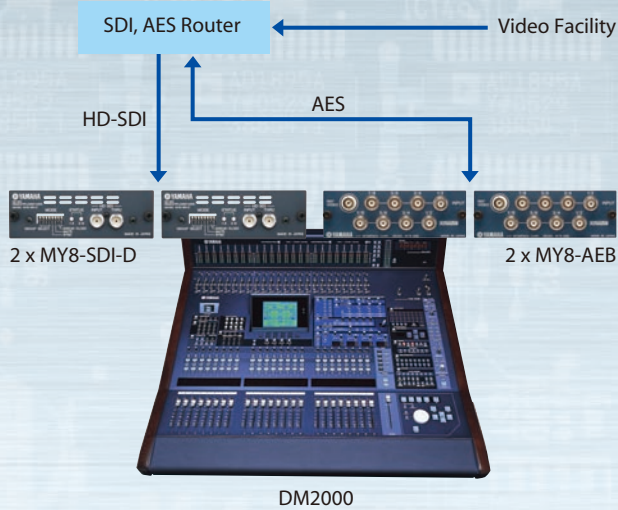

HD-SDI DEMULTIPLEXER CARD

MY8-SDI-D

An Interface Card that Brings HD-SDI Embedded Audio Signals to Yamaha Digital Consoles

- 1 x HD-SDI input, 1 x thru-output (non-relocked)
- Group selection allows demultiplexing of two 4-channel embedded audio groups
- Switchable audio synchronization mode: sync with embedded audio or video signals
- Embedded audio status display

Example: Demultiplexing 16ch Audio

Use Case 1 Live Broadcasting

Use Case 2 Console in Broadcast Station

Main Console

Emergency Console

Specifications

HD-SDI INPUT CHARACTERISTICS

| | |
|-------------------------|---|
| SDI Input Signal | SMPTE 292M (1.485 Gbps, 1.485 / 1.001 Gbps) |
| Embedded Audio | SMPTE 292M |
| Resolution | 24 bit |
| Fs | 48 kHz |
| Input Impedance | 75 Ω |
| Connector | BNC x 1 |

DIGITAL AUDIO CHARACTERISTICS

| | |
|-------------------|---|
| Resolution | 24 bit |
| Fs | 48 kHz |
| Lines | 4 lines (8 channels), through group selection |

HD-SDI THRU OUTPUT CHARACTERISTICS

| | |
|--------------------------|---------------------------|
| SDI Output Signal | Non-reclocked thru output |
| Output Impedance | 75 Ω |
| Connector | BNC x 1 |