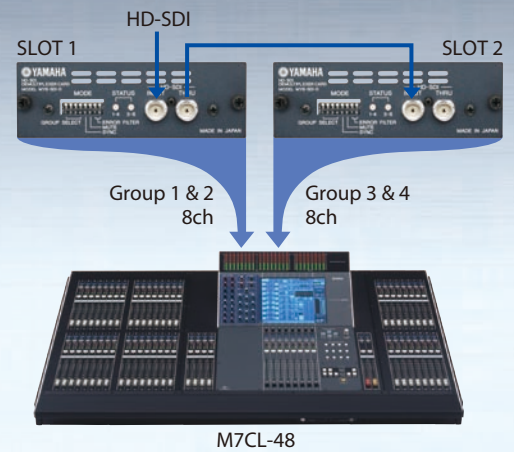

HD-SDI DEMULTIPLEXER CARD

MY8-SDI-D

An Interface Card that Brings HD-SDI Embedded Audio Signals to Yamaha Digital Consoles

- 1 x HD-SDI input, 1 x thru-output (non-relocked)
- Group selection allows demultiplexing of two 4-channel embedded audio groups
- Switchable audio synchronization mode: sync with embedded audio or video signals
- Embedded audio status display

Example: Demultiplexing 16ch Audio

Use Case 1 Live Broadcasting

Use Case 2 Console in Broadcast Station

Main Console

Emergency Console

Specifications

HD-SDI INPUT CHARACTERISTICS

| | |
|-------------------------|---|
| SDI Input Signal | SMPTE 292M (1.485 Gbps, 1.485 / 1.001 Gbps) |
| Embedded Audio | SMPTE 292M |
| Resolution | 24 bit |
| Fs | 48 kHz |
| Input Impedance | 75 Ω |
| Connector | BNC x 1 |

DIGITAL AUDIO CHARACTERISTICS

| | |
|-------------------|---|
| Resolution | 24 bit |
| Fs | 48 kHz |
| Lines | 4 lines (8 channels), through group selection |

HD-SDI THRU OUTPUT CHARACTERISTICS

| | |
|--------------------------|---------------------------|
| SDI Output Signal | Non-reclocked thru output |
| Output Impedance | 75 Ω |
| Connector | BNC x 1 |