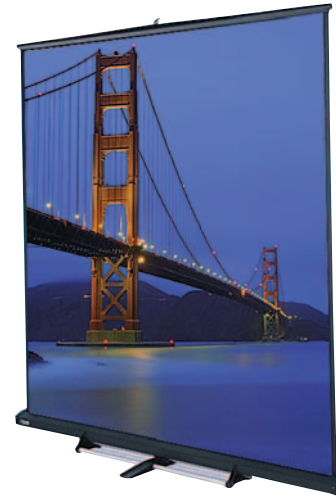

### Heavy Duty Portable Screen

- Screen pulls up from case with reduced spring tension for easy raising and lowering.
- Ideal for rental, stage and hospitality applications.
- Gray or black carpeted Floor Model C is also available when screen is subject to abuse during rental situations.
- The floor stand, sold separately, is required.

Matte White fabric will be seamless up to 10' high.

Floor stand, with its rigid base for stability cradles screen securely in place for upright use.

Optional carpeted case for added protection in transport.