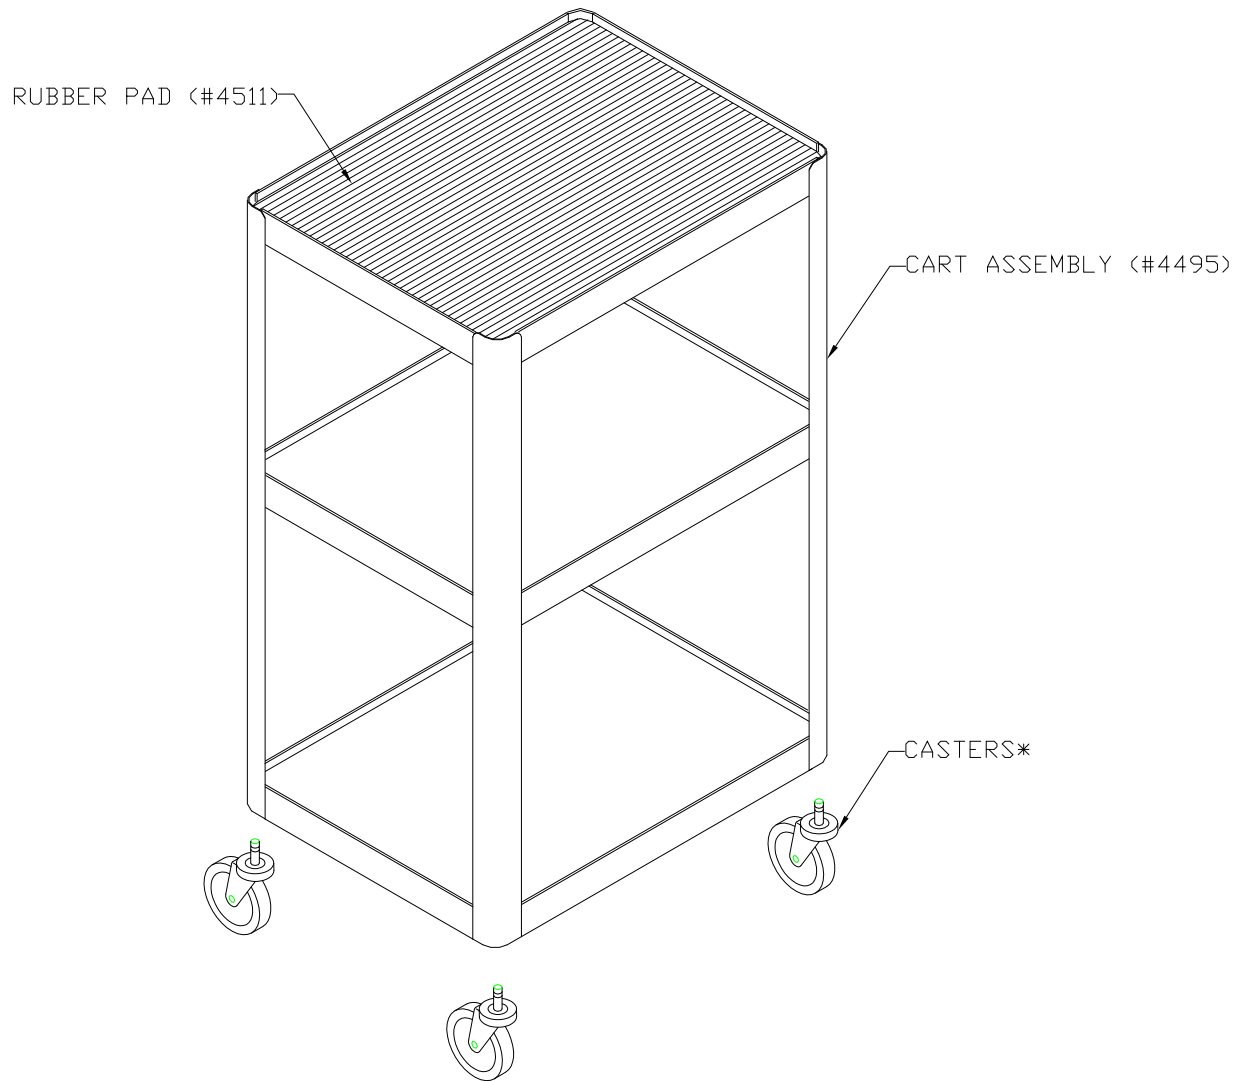

ITEM	DESCRIPTION	QTY	PN
5	5" CASTER, SWIVEL	2	5973
6	5" CASTER, SWIVEL W/ BRAKE	2	5974
7	PACKAGE SET (ORINGS, 8 EA.)	1	9939

AV2-34 (4504)

REVISION
INST. SHEET

* 4" CASTER PACK 5625 (STANDARD)

ITEM	DESCRIPTION	QTY	PN
2	4" CASTER, SWIVEL	2	4753
3	4" CASTER, SWIVEL W/ BRAKE	2	4754
4	PACKAGE SET (ORINGS, 8 EA.)	1	9939

* 5" CASTER PACK 5975 (OPTIONAL)

ITEM	DESCRIPTION	QTY	PN
5	5" CASTER, SWIVEL	2	5973
6	5" CASTER, SWIVEL W/ BRAKE	2	5974
7	PACKAGE SET (ORINGS, 8 EA.)	1	9939

AV2-42 (4505)

REVISION
INST. SHEET

* 4" CASTER PACK 5625 (STANDARD)

ITEM	DESCRIPTION	QTY
2	4" CASTER, SWIVEL	2
3	4" CASTER, SWIVEL W/ BRAKE	2
4	PACKAGE SET (ORINGS, 8 EA.)	1

* 5" CASTER PACK 5975 (OPTIONAL)

ITEM	DESCRIPTION	QTY
5	5" CASTER, SWIVEL	2
6	5" CASTER, SWIVEL W/ BRAKE	2
7	PACKAGE SET (ORINGS, 8 EA.)	1

AV2-42J (4541)

REVISION
INST. SHEET: E-272

PACKAGE SET 1431

ITEM	DESCRIPTION	QTY	PN
1	SCREW, BHSCS 1/4"-20 X 1/2", BLK	4	3708
2	1/4"-20 LOCK NUT	4	8797

* 4" CASTER PACK 5625 (STANDARD)

ITEM	DESCRIPTION	QTY	PN
1	4" CASTER, SWIVEL	2	4753
2	4" CASTER, SWIVEL W/ BRAKE	2	4754
3	PACKAGE SET (ORINGS, 8 EA.)	1	9939