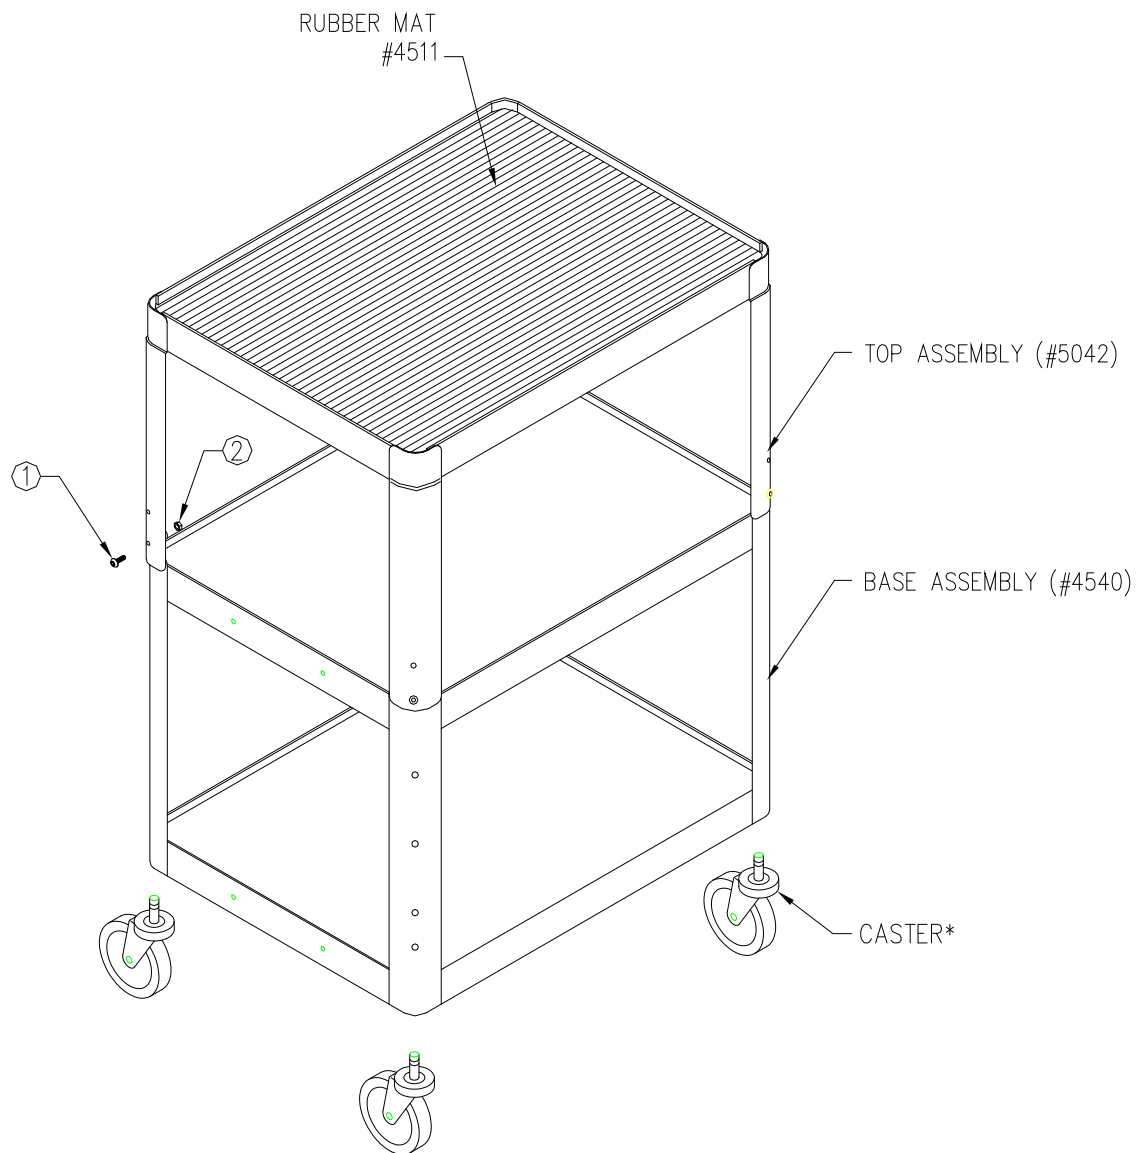

* 5" CASTER PACK 5975 (OPTIONAL)

ITEM	DESCRIPTION	QTY	PN
5	5" CASTER, SWIVEL	2	5973
6	5" CASTER, SWIVEL W/ BRAKE	2	5974
7	PACKAGE SET (ORINGS, 8 EA.)	1	9939

AV2-42 (4505)

REVISION
INST. SHEET

* 4" CASTER PACK 5625 (STANDARD)

ITEM	DESCRIPTION	QTY
2	4" CASTER, SWIVEL	2
3	4" CASTER, SWIVEL W/ BRAKE	2
4	PACKAGE SET (ORINGS, 8 EA.)	1

* 5" CASTER PACK 5975 (OPTIONAL)

ITEM	DESCRIPTION	QTY
5	5" CASTER, SWIVEL	2
6	5" CASTER, SWIVEL W/ BRAKE	2
7	PACKAGE SET (ORINGS, 8 EA.)	1

AV2-42J (4541)

REVISION
INST. SHEET: E-272

PACKAGE SET 1431

ITEM	DESCRIPTION	QTY	PN
1	SCREW, BHSCS 1/4"-20 X 1/2", BLK	4	3708
2	1/4"-20 LOCK NUT	4	8797

* 4" CASTER PACK 5625 (STANDARD)

ITEM	DESCRIPTION	QTY	PN
1	4" CASTER, SWIVEL	2	4753
2	4" CASTER, SWIVEL W/ BRAKE	2	4754
3	PACKAGE SET (ORINGS, 8 EA.)	1	9939