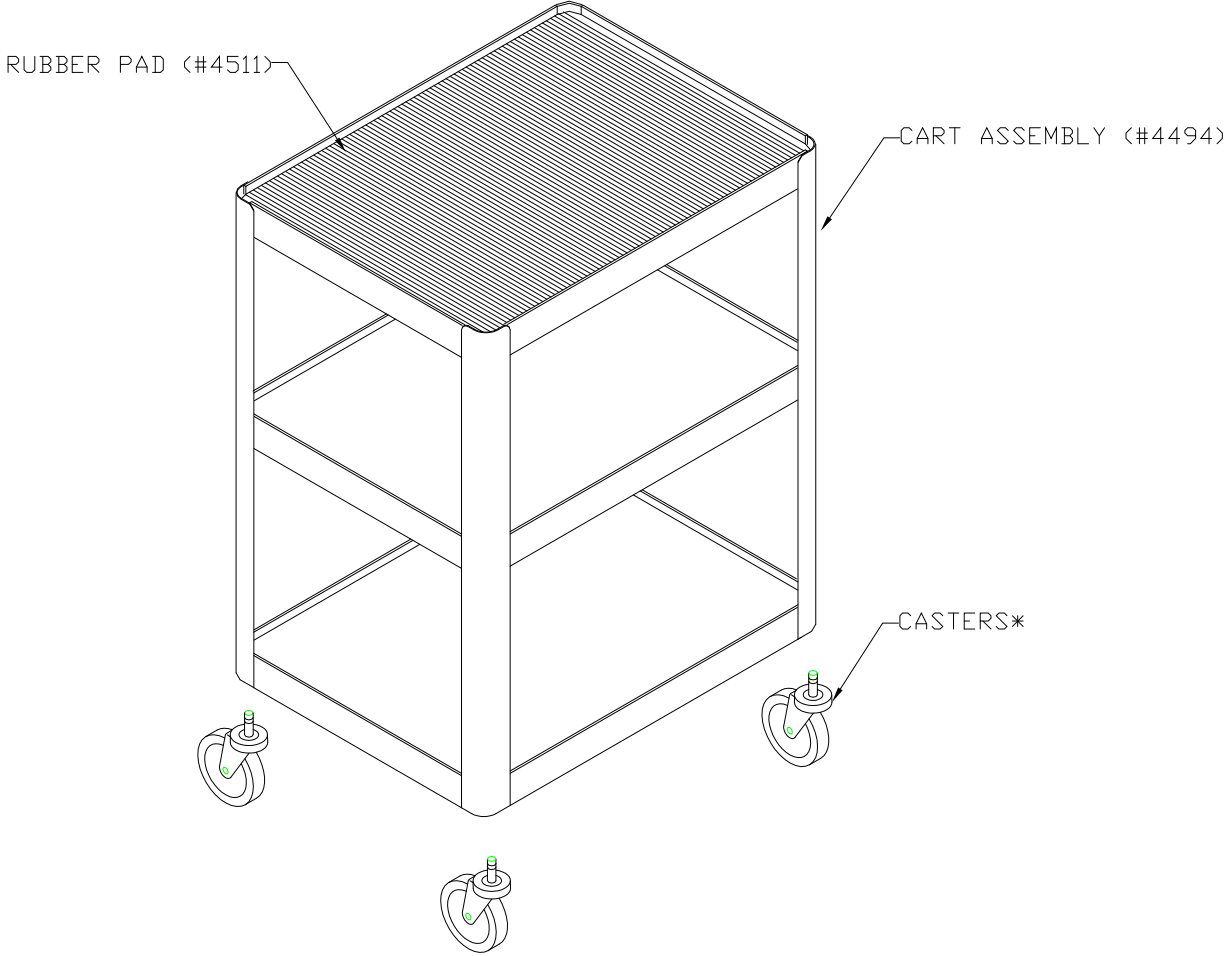

AV1-32 (4501)

REVISION
INST. SHEET

* 4" CASTER PACK 5625 (STANDARD)

ITEM	DESCRIPTION	QTY	PN
2	4" CASTER, SWIVEL	2	4753
3	4" CASTER, SWIVEL W/ BRAKE	2	4754
4	PACKAGE SET (ORINGS, 8 EA.)	1	9939

* 5" CASTER PACK 5975 (OPTIONAL)

ITEM	DESCRIPTION	QTY	PN
5	5" CASTER, SWIVEL	2	5973
6	5" CASTER, SWIVEL W/ BRAKE	2	5974
7	PACKAGE SET (ORINGS, 8 EA.)	1	9939

AV2-34 (4504)

REVISION
INST. SHEET

* 4" CASTER PACK 5625 (STANDARD)

ITEM	DESCRIPTION	QTY	PN
2	4" CASTER, SWIVEL	2	4753
3	4" CASTER, SWIVEL W/ BRAKE	2	4754
4	PACKAGE SET (ORINGS, 8 EA.)	1	9939