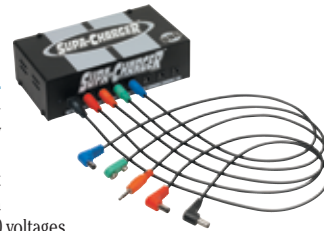

PEDALTRAIN VOLTO EXTERNAL BATTERY FOR PEDAL BOARDS

A lithium-ion battery alternative to traditional AC powered options. It has (2) 9V outputs capable of providing a total output power capacity of 2000mA. Perfect for small pedalboards like the Pedaltrain-NANO and MINI. Features a super thin design that is nearly that of a smart phone. Includes connecting cables and AC charger with universal plug adapters.

ITEM	DESCRIPTION	PRICE
PT-VT1	External battery power for pedal boards	99.95

PEDALTRAIN POWERTRAIN1250 POWER SUPPLY

A super quiet 9V power supply with selectable input voltage operation (115V or 230V) and 8 outlets that can each be daisy chained. Mounts underneath all Pedaltrains (excluding NANO and MINI). Includes (4) AC power cables (IEC to EU, UK, AU and US plug types) and (8) right angle, 2.1mm barrel type DC connector cables. Also has 2mm hex tool for LDV adjustment, mounting template card, (2) T200mA mains fuses (2 for 230V and 2 for 115V operation).

ITEM	DESCRIPTION	PRICE
PT-1250	Powertrain 9V power supply	199.95

BBE Sound Inc.

BBE SUPA-CHARGER PEDAL POWER SUPPLY

This high-performance universal pedal power supply features a custom-wound "zero hum" toroidal transformer; eight outputs that are isolated, regulated and filtered and a selectable input mains switch for 110-220 voltages.

ITEM	DESCRIPTION	PRICE
SUPA-CHARGER	Pedal power supply with (8) Boss-type power cables, (2) Line 6-type power cables, IEC power cable, manual and warranty card	149.00
SUPA-BOSS-TYPE	24" 2.1mm - 2.1mm, Boss-type cable (black, pair)	7.60
SUPA-EH-TYPE	24" 2.1mm - mini 1/8" mono, vintage EH-type cable (orange, pair)	8.00
SUPA-BOSS-TYPE-REVPL	24" 2.1mm - 2.1mm reverse polarity, Fulltone/Moog-type cable (blue, pair)	7.60
SUPA-LINE6-TYPE	24" 2.1mm - 2.5mm angled reverse polarity, Line 6-type cable (red, pair)	8.00
SUPA-VINTAGE-TYPE	24" 2.1mm - 9-Volt clip for non-AC effects (green, pair)	8.00