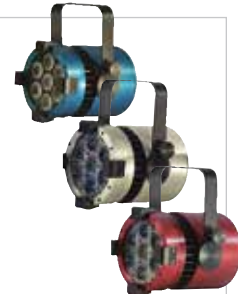

**AMERICAN DJ
MATRIX BEAM LED**

- (25) 3W warm white Cree LEDs in a 5x5 panel
- Latch system links multiple fixtures together
- Designed for use as blinder effect or matrix chase effect
- Built-in light chases, create characters in light via DMX
- 3 operation modes: auto (program run), sound active and DMX512 mode
- 4-button LED DMX display on rear panel; 3 DMX channel modes

ITEM	DESCRIPTION	PRICE
MATRIX-BEAM-LED	DMX 5x5 LED panel	699.99

NEW!