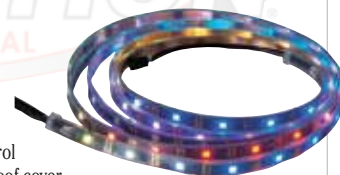

ITEM	DESCRIPTION	PRICE
FLEX-PIXEL-WP	LED pixel tape, power supply not included	119.99
FLEX-IP-CLIP-KIT	Mounting clip to mount to any surface	6.68
FLEX-PIXEL-DRIVER	DMX driver	74.99
FLEX-PIXEL-IRC	IR receiver and remote	37.99
FLEX-PIXEL-5VPSU	5V standard power supply unit	29.99

Follow Us!

Let us show you exactly what to expect with our lighting design computer modeling and pre-visualization.