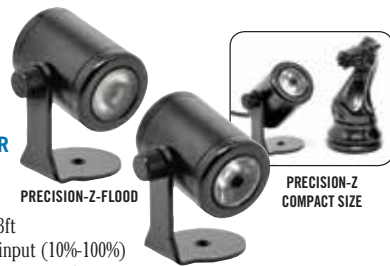

PRECISION-Z-FLOOD

PRECISION-Z COMPACT SIZE

PRECISION-Z-SPOT

ITEM	DESCRIPTION	PRICE
PRECISION-Z-SPOT	..... Miniature spot	47.50
PRECISION-Z-FLOOD	..... Miniature flood	47.50

ELATION CUEPIX BLINDER WW2

- Strobe Effect
- Integrated Rigging Bracket
- (2) 100W Warm White 3200K COB LEDs
- 60° Beam Angle - 80° Field Angle
- RDM (Remote Device Management)
- 0% - 100% dimming of Each COB Module
- Variable and Selectable Dimming Curves
- Flicker Free Operation for TV and FILM
- Standalone Operation with Master/Slave Function
- Individual COB Module Control Including Pan Focus