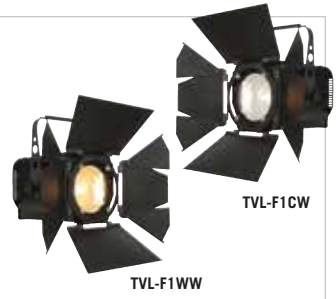

ITEM	DESCRIPTION	PRICE
BW-6655.....	Portrait lighting accessory kit.....	595.00

**ELATION**

**ELATION LIGHTING TVL F1 LED THEATRICAL FIXTURES**

Available in 3200K warm white and 5600K cool white versions, this LED fixture is designed for theatrical applications and features no-noise thermo-optical cooling. Additional features include 12°-40° zoom, 95 CRI, 50,000 hour LED life, DMX-controlled dimming and zoom, and flicker-free operation. Connections include (2) Ethernet (RJ45) ports, and 5-pin DMX powerCON power input.