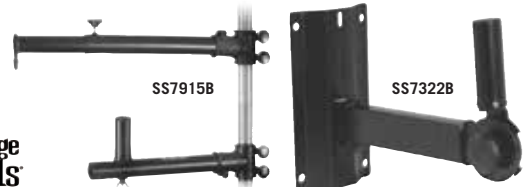

ITEM	DESCRIPTION	PRICE
AJ-1524	Adjustable 15"-24" width, black (each)	96.00
AJ-2336	Adjustable 24"-36" width, black (each)	128.00

ALLEN PRODUCTS STEERABLES The SAS-100-CM ceiling mount installs loudspeakers, TVs and monitors up close to overhead surfaces. The SAS-100-WM is a wall mount aiming system for both flyable and mountable loudspeaker cabinets. The SAS-100-20 is an efficient, load-rated universal wall arm system for loudspeakers and video monitors weighing up to 100 lb./45.5kg.

ITEM	DESCRIPTION	PRICE
SAS-100-CM	Ceiling mount	176.00
SAS-100-WM	Wall mount	240.00
SAS-100-20	Wall arm system	176.00

ALLEN PRODUCTS SOCKETMOUNT SocketMount accommodates loudspeakers with standard 1-3/8" and 1-1/2" diameter sockets and secures them to walls and other vertical surfaces. The SocketMount is available in black or white.

ITEM	DESCRIPTION	PRICE
SM-075ASB	Adjustable socket mount, black	224.00
SM-075ASW	Adjustable socket mount, white	295.00

ALLEN PRODUCTS POLESTAR The universal pole adapter is a basic, economical way to adapt Multi-Mount-T Series mounts and U-bracket mounts to poles, columns and trees.

ITEM	DESCRIPTION	PRICE
PA-010	Universal pole adapter	42.12

K&M SPEAKER WALL MOUNTS

ITEM	DESCRIPTION	PRICE
241	Speaker wall mount, rectangular steel, 35mm interchangeable mounting bolt, 420mm wall-to-bolt clearance, 110 lbs. load capacity, available in black or silver	69.99
24105	Mounting fork for 2 speakers, black	79.99
24110-BLACK	Speaker wall mount, can be tilted to 22° in 11 settings, side adjustment +/-90°, resonance-optimized construction, suitable for speakers with 35-37mm connector diameter, 110 lbs. load capacity, black	99.99
24120	Speaker wall mount, can be tilted to 22° in 11 settings, swivel adjustable to any angle, 110 lbs. load capacity, black	199.99