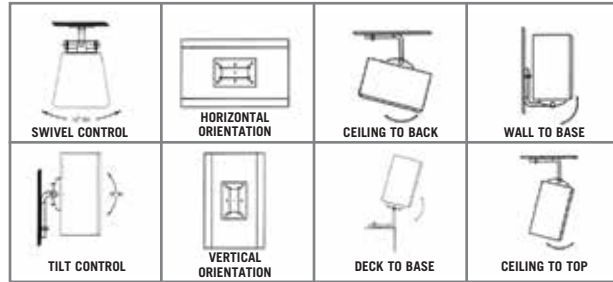

- AUDIO
- COMPUTER AV
- VIDEO
- LIGHTS
- ACCESSORIES

ALLEN PRODUCTS MULTIMOUNT These rugged, all-steel mounts are available as wall or ceiling mount versions. Capable of supporting speakers up to 60 pounds with full tilt swivel rotations and with no drift or position memory. Available in black or white.

ITEM	DESCRIPTION	PRICE
MM-010-BLACK	25 lbs. capacity wall mount (each)	64.00
MM-022-BLACK	60 lbs. wall mount (each)	144.00
SM-020	Swivel speaker mount	60.00

ALLEN PRODUCTS U-BRACKET SPEAKER MOUNTS

These speaker mounting brackets are available in a variety of sizes to fit most popular professional loudspeakers. Made in the USA of solid steel, these U-brackets mount speakers either vertically or horizontally. Once speakers are mounted, they may be rotated and then locked safely into proper position. Each bracket has built-in stiffeners and 16" centered mounting holes for easy mounting to wall studs. Call Full Compass to select the correct bracket for your loudspeaker. Comes in black or white.

ITEM	DESCRIPTION	PRICE
AJ-1524	Adjustable 15"-24" width, black (each)	96.00
AJ-2336	Adjustable 24"-36" width, black (each)	128.00

ALLEN PRODUCTS STEERABLES The SAS-100-CM ceiling mount installs loudspeakers, TVs and monitors up close to overhead surfaces. The SAS-100-WM is a wall mount aiming system for both flyable and mountable loudspeaker cabinets. The SAS-100-20 is an efficient, load-rated universal wall arm system for loudspeakers and video monitors weighing up to 100 lb./45.5kg.