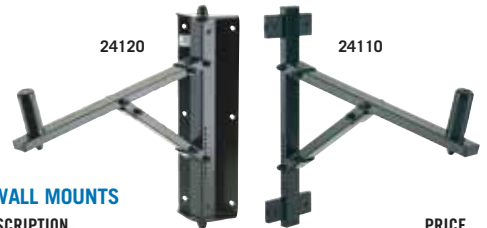

ITEM	DESCRIPTION	PRICE
AJ-1524	Adjustable 15"-24" width, black (each)	96.00
AJ-2336	Adjustable 24"-36" width, black (each)	128.00

ALLEN PRODUCTS STEERABLES The SAS-100-CM ceiling mount installs loudspeakers, TVs and monitors up close to overhead surfaces. The SAS-100-WM is a wall mount aiming system for both flyable and mountable loudspeaker cabinets. The SAS-100-20 is an efficient, load-rated universal wall arm system for loudspeakers and video monitors weighing up to 100 lb./45.5kg.

ITEM	DESCRIPTION	PRICE
SAS-100-CM	Ceiling mount	176.00
SAS-100-WM	Wall mount	240.00
SAS-100-20	Wall arm system	176.00

ALLEN PRODUCTS SOCKETMOUNT SocketMount accommodates loudspeakers with standard 1-3/8" and 1-1/2" diameter sockets and secures them to walls and other vertical surfaces. The SocketMount is available in black or white.

ITEM	DESCRIPTION	PRICE
SM-075ASB	Adjustable socket mount, black	224.00
SM-075ASW	Adjustable socket mount, white	295.00

ALLEN PRODUCTS POLESTAR The universal pole adapter is a basic, economical way to adapt Multi-Mount-T Series mounts and U-bracket mounts to poles, columns and trees.

ITEM	DESCRIPTION	PRICE
PA-010	Universal pole adapter	42.12

K&M SPEAKER WALL MOUNTS

ITEM	DESCRIPTION	PRICE
241	Speaker wall mount, rectangular steel, 35mm interchangeable mounting bolt, 420mm wall-to-bolt clearance, 110 lbs. load capacity, available in black or silver	69.99
24105	Mounting fork for 2 speakers, black	79.99
24110-BLACK	Speaker wall mount, can be tilted to 22° in 11 settings, side adjustment +/-90°, resonance-optimized construction, suitable for speakers with 35-37mm connector diameter, 110 lbs. load capacity, black	99.99
24120	Speaker wall mount, can be tilted to 22° in 11 settings, swivel adjustable to any angle, 110 lbs. load capacity, black	199.99