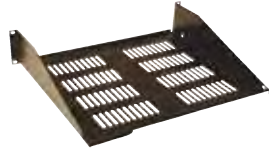

RACK SHELVES

ATLAS SOUND

Vented rack shelves designed to mount consumer electronics into Atlas Equipment Racks, 15" deep.

ITEM	DESCRIPTION	PRICE
SH2-15-BLACK	2RU	41.50
SH3-15-BLACK	3RU	44.50
SH4-15-BLACK	4RU	51.50

GATOR CASES

Regular and vented rack shelves constructed from 16-gauge, cold-rolled steel with black powder-coat finish.

ITEM	DESCRIPTION	PRICE
GE-SHLF-15-2U	2RU, 15" deep	44.99
GE-SHLFVNT-15-1U	1RU, vented, 15" deep	44.99
GE-SHLFVNT-17-3U	3RU, vented, 17" deep	64.99

MIDDLE ATLANTIC

Utility shelves constructed of solid steel to hold non-rackmount equipment.

ITEM	DESCRIPTION	PRICE
U1	1RU, 10.72" deep	34.61
U2	2RU, 14.50" deep	45.94
U3	3RU, 14.50" deep	51.43
U1V	1RU, 10.75" deep, vented	41.36

CHIEF RAXESS SERIES

Utility shelves constructed of solid steel to hold non-rackmount equipment.

ITEM	DESCRIPTION	PRICE
UTS-1	1RU, 11" deep	48.00
UTS-2	2RU, 14.5" deep	63.00
UTS-3	3RU, 14.5" deep	68.00

SCREWS / WASHERS - FOR RACKS