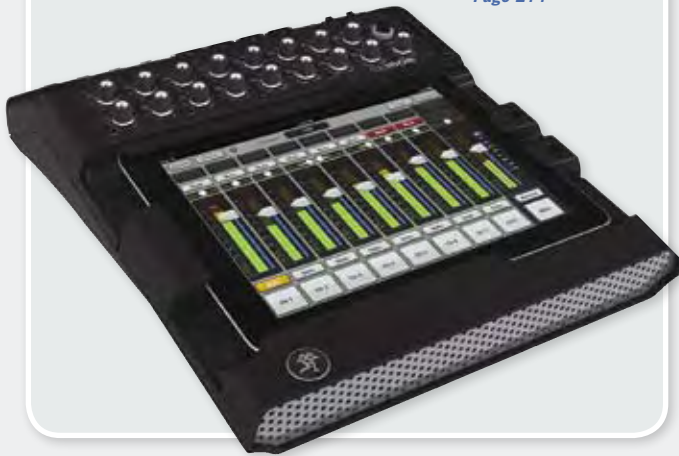

**MACKIE**  
DL1608 - 16-Channel iPad Mixer  
w/ USB Interconnectivity  
Page 214

**LINE 6**  
STAGESCAPE M20D  
Touch Screen Mixing System  
Page 211

**YAMAHA**  
DXR & DXS Series  
Active Loudspeakers  
Page 192