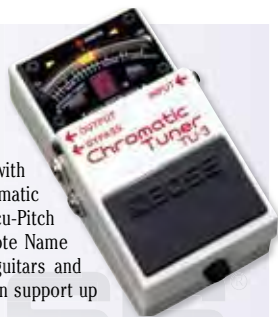

BOSS TU-3 CHROMATIC TUNER

This tuner features a 21-segment LED meter with a High-Brightness mode. Choose between Chromatic and Guitar/Bass tuning modes, with the Accu-Pitch Sign visual tuning verification. It also has a Note Name Indicator that can display notes of 7-string guitars and 6-string basses, while the Flat-Tuning mode can support up to six half-steps.

ITEM	PRICE
TU3	99.00

BOSS TU10 CLIP-ON CHROMATIC TUNER

The TU-10 is a high-performance clip-on tuner with features derived from other BOSS tuners, such as Accu-Pitch, flat tuning up to five semitones, and Stream mode. The "true color" LCD coupled with the reflection-display offer excellent visibility. Available in black or brown.

ITEM	DESCRIPTION	PRICE
TU10-BLACK	Clip-on tuner, black	34.99
TU10-BROWN	Clip-on tuner, brown	34.99

KORG

KORG PITCHBLACK CHROMATIC TUNER

This high-visibility guitar tuner is ideal for the gigging musician. The light-emitting surface is viewable in daylight, stage light, or no light at all. Features 100% True Bypass, 4 types of display modes, adjustable calibration, tough aluminum case, and a 9 VDC cascading output to power your other pedals.

ITEM	DESCRIPTION	PRICE
PITCHBLACK	Chromatic Tuner Pedal	89.99

KORG PITCHBLACK POLY TUNER PEDAL

This tuner offers high-precision polyphonic tuning, displaying the tuning status of all strings simultaneously. The "String Seeker" function automatically switches the display to the string being tuned. It automatically detects guitars and basses (up to 6 string). Flat, Capo and Drop-D tunings are supported, and it is ideal for guitars with floating tremolo systems. Other features include four meter modes, true bypass, diecast aluminum body. Powered via 9V battery or DC adapter (sold separately), a 9V cascade power jack is also provided, allowing the Pitchblack to power other pedals.