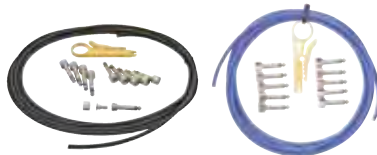

- AUDIO
- COMPUTER AV
- VIDEO
- LIGHTS
- ACCESSORIES

PEDAL TRAIN These pedalboards are welded aluminum alloy tubing (powder coat finished), with no moving parts to loosen or wear out, and include plenty of industrial grade, adhesive backed, hook and loop material. All models (excluding PT-MINI and PT-NANO) include specially designed brackets and instructions for mounting the Voodoo Lab Pedal Power 2 supply underneath the pedalboard with no cutting modifications necessary.

ITEM	DESCRIPTION	PRICE
PTNANOSC	Pedaltrain Nano 14"x5.5" pedalboard w/gig bag	49.95
PTMINISC	Pedaltrain Mini 20"x7" pedalboard w/gig bag	69.95
PTJRSC	17"x12.5" pedalboard w/gig bag	99.95
PTJRHC	17"x12.5" pedalboard w/flight case	169.95
PT2SC	24"x12.5" pedalboard w/gig bag	119.95
PT2HC	24"x12.5" pedalboard w/flight case	189.95
PT3SC	24"x16" pedalboard w/gig bag	139.95
PT3HC	24"x16" pedalboard w/flight case	269.95
PTPROSC	32"x16" pedalboard w/gig bag	149.95
PTPROHC	32"x16" pedalboard w/flight case	299.95
PT4HC	42"x16" pedalboard w/flight case	359.95

LAVA CABLE SOLDER-FREE PEDAL BOARD KIT

Featuring the smallest right angle and straight solder-free plugs and the lowest capacitance patch cable available, the Lava Solder-Free Pedal Board Kit is a DIY cable system that provides pure tone and closer pedal spacing than ever before. The cable and plug were designed together, using a special grounding sleeve instead of a set screw for the ground connection. Only four or five easy steps for assembly. Made in the U.S.A.