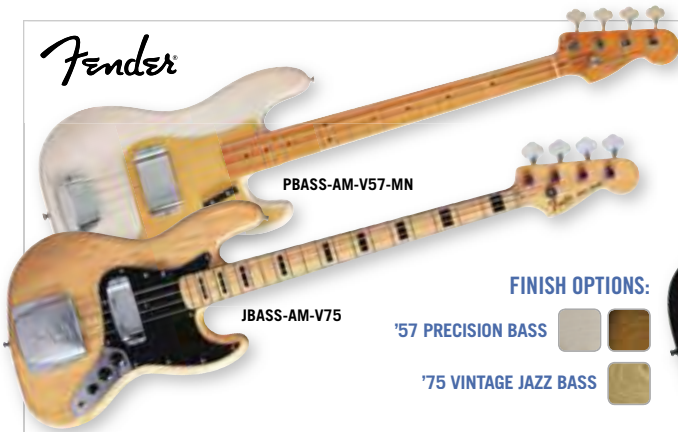

JBASS-AM-V75

Fender

PBASS-AM-V57-MN