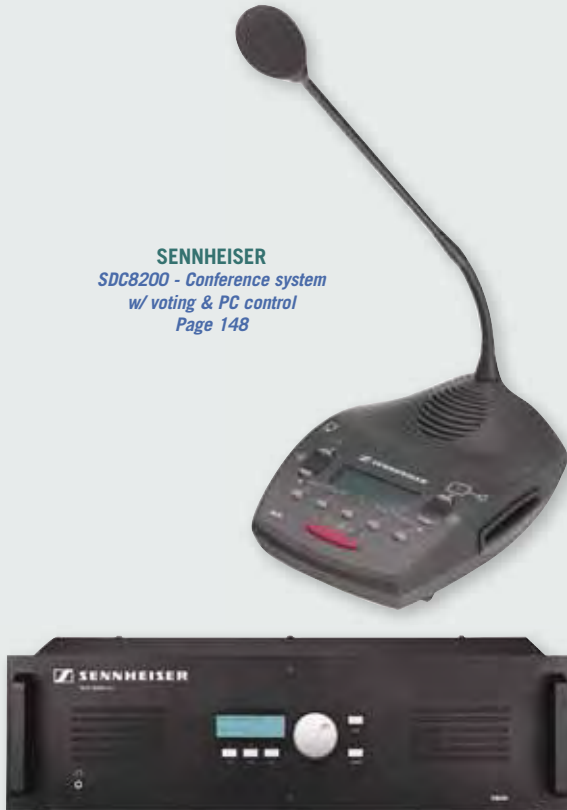

LISTEN
LS-76 - Conference system
w/ voting & PC control
Page 147

SENNHEISER
SDC8200 - Conference system
w/ voting & PC control
Page 148

CAD
1800VP & 2800VP
Variable pattern
gooseneck microphones
Page 85