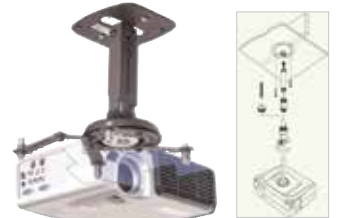

ITEM	DESCRIPTION	PRICE
PRO-PJT	Universal projector mount, up to 40 lbs., black	66.12

PEERLESS PRG – PRECISION GEAR PROJECTOR MOUNT

The patent-pending precision gear design reduces installation time and makes the mount easier than ever to align. Achieve exact tilt and roll image positioning with a simple turn of a knob. Once the installer sets the precision gear to the desired position it stays securely in place. It will not shift during projector maintenance, bulb replacement, and will not loosen or change alignment due to vibration, accidental bumping etc. Unlike traditional friction-tension settings, the gear won't budge under weight. Supports up to 50lbs. Available in black, silver or white.

ITEM	DESCRIPTION	PRICE
PRG-UNV	Universal mount, includes adapter plate, in black, silver, white (please specify color)	139.99

PREMIER MOUNTS PBL-UMS UNIVERSAL MOUNT

The Universal Projector Mount features four double-jointed support arms that allow flexible positioning to reach almost any projector mounting point. Each arm can be precisely positioned to avoid covering important projector ventilation and access points. Unique leveling barrels allow the PBL-UMS to adapt to any projector base, no matter how oddly shaped, to maintain a level installation. Its robust construction allows the mount to positively hold the projector fixed at nearly any angle with 360° rotation and more than +/-20° tilt and roll. Can be ceiling-mounted (including vaulted or cathedral ceilings, and single-studs or solid ceiling surfaces) or wall-mounted with an adjustable-height from 9" to 12-1/2"; or built-in low-profile option of only 2-1/2" from mounting surface cable-routing channel for a clean look. The PBL-UMS comes in a dark gray finish and is backed by Premier Mounts' noted lifetime guarantee.