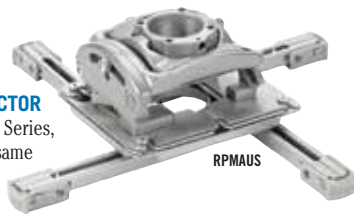

CHIEF RPM-U UNIVERSAL PROJECTOR MOUNT

Part of the all-new RPA Elite™ Series, the RPM projector mounts include the same great features as the RPA Series (independent roll, pitch and yaw, integrated cable management, and All-Points Security) packaged in a new, revolutionary design. Unique features have been added to improve ease of installation, and simplify service for the end-user. Ideal for: homes, offices, schools, boardrooms, and houses of worship.

ITEM	DESCRIPTION	PRICE
PRG-UNV	Universal mount, includes adapter plate, in black, silver, white (please specify color)	139.99

PREMIER MOUNTS PBL-UMS UNIVERSAL MOUNT

The Universal Projector Mount features four double-jointed support arms that allow flexible positioning to reach almost any projector mounting point. Each arm can be precisely positioned to avoid covering important projector ventilation and access points. Unique leveling barrels allow the PBL-UMS to adapt to any projector base, no matter how oddly shaped, to maintain a level installation. Its robust construction allows the mount to positively hold the projector fixed at nearly any angle with 360° rotation and more than +/-20° tilt and roll. Can be ceiling-mounted (including vaulted or cathedral ceilings, and single-studs or solid ceiling surfaces) or wall-mounted with an adjustable-height from 9" to 12-1/2"; or built-in low-profile option of only 2-1/2" from mounting surface cable-routing channel for a clean look. The PBL-UMS comes in a dark gray finish and is backed by Premier Mounts' noted lifetime guarantee.