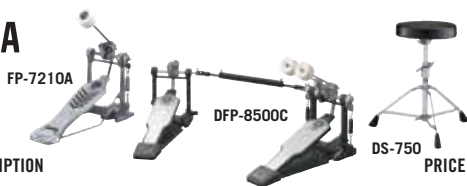

YAMAHA DRUMSET HARDWARE

ITEM	DESCRIPTION	PRICE
Snare Stands		
SS-662	Light weight, compact design, single-braced, for 12" snare	49.61
SS-740A	Medium weight, single-braced	60.63
Cymbal Stands with Boom		
CS-655A	Light weight, compact design, single-braced	60.63
CS-665A	Light weight, compact design, double-braced	60.63
CS-755	Medium weight, single-braced	72.03
CS-865	Heavy weight, infinite adjustment tilter, double-braced	113.19
CS-965	Heavy weight, infinite adjustment tilter, double-braced, tripod base	118.33
Hi-Hat Stands		
HS-650A	Light weight, chain-linked, compact design	79.76
HS-740A	Medium weight, chain-linked, 11-step tension adjust, rotating legs	105.00
Foot Pedals		
FP-7210A	Single-chain drive, horiz. frame brace, beater angle adjustment	72.03
FP-8500C	Double-chain drive; long footboard, 2-sided beater, side hoop clamp, belt drive included	149.20
FP-9500D	Direct drive; 2-sided beater, side hoop clamp	185.22
DFP-8500C	Double-chain drive; long footboards, 2-sided beaters	360.15
Thrones		
DS-550	Light weight, single-braced; 2" thick padded cushion	66.15
DS-750	Medium weight, single-braced; 2.5" thick padded cushion	92.61
DS-840	Heavy weight, double-braced, screw height adjust, round seat	123.48