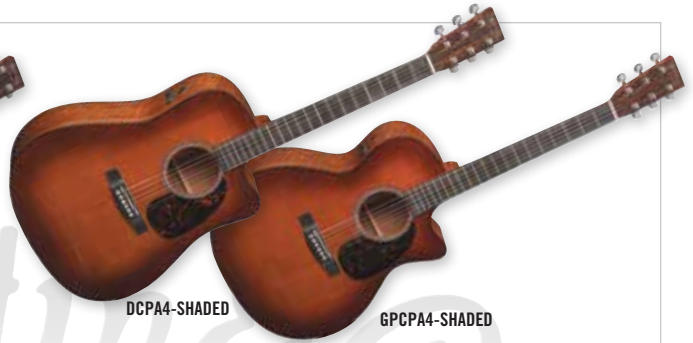

GPCPA4-SHADED

DCPA4-SHADED