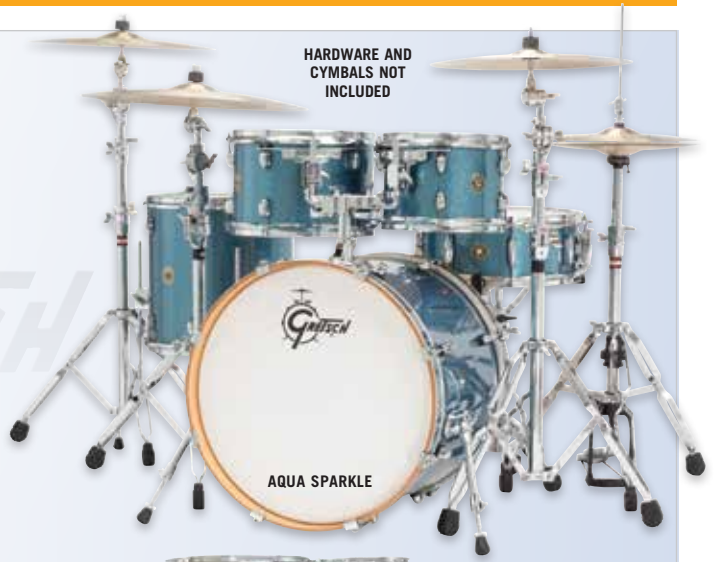

- AUDIO
- MUSIC
- COMPUTER AV
- VIDEO
- ACCESSORIES

GRETSCH CATALINA MAPLE SERIES

Featuring innovative new hardware designs the Gretsch Catalina series is designed for functionality, performance and style. The new “gas cap” bass drum mount plate, low-profile GTS mounting system and reduced-mass tom brackets allow the drum to resonate freely while providing secure and stable positioning. The Catalina Maple shells are 7-ply with 30-degree bearing edges and natural interiors. Remo heads, matching wood bass drum hoops and a new black and gold round badge are on all drums.

ITEM	DESCRIPTION	PRICE
CM1-E824S	.....Shell pack, 18x22" kick, 8x12" tom, 16x16" floor tom, 6x14" snare	779.99
CM1-E605	.....Shell pack, 16x20" kick, 7x10" and 8x12" toms, 14x14" floor tom, 5.5x14" snare	799.99
CM1-E826P	.....Shell pack, 18x22" kick, 7x8" 7x10" and 8x12" toms, 14x14" and 16x16" floor toms, 6x14" snare	999.99

FINISH OPTIONS:

HARDWARE AND CYMBALS NOT INCLUDED

AQUA SPARKLE