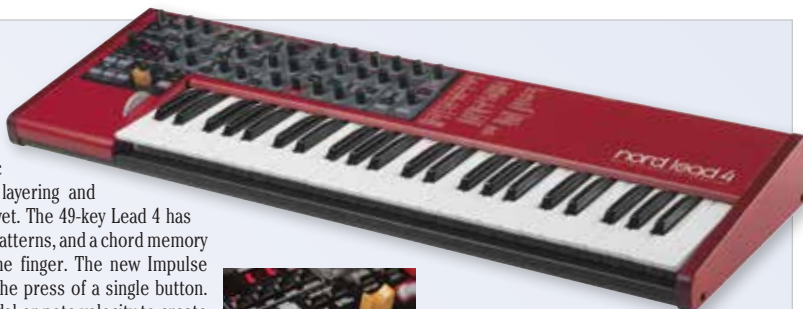

nord

NORD LEAD 4 PERFORMANCE SYNTHESIZER

This subtractive synth has two oscillators per voice, all the classic Nord waveforms and 20 voices of polyphony. New filter types, layering and synchronization features make this the most powerful Nord Lead yet. The 49-key Lead 4 has built-in effects, MIDI over USB, master clock sync, arpeggiator with patterns, and a chord memory feature that memorizes notes, letting you play and chord with one finger. The new Impulse Morph feature lets you alter your sound in a variety of ways with the press of a single button. Any parameter can be mapped to the modulation wheel, control pedal or note velocity to create expressive performances.

ITEM	DESCRIPTION	PRICE
NORD-LEAD-4	49-key performance synthesizer	2299.00

IMPULSE MORPH

The Impulse buttons (lower left) are extremely powerful and let you alter your sound instantly.