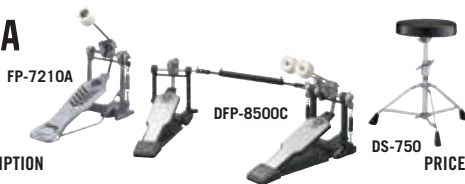

YAMAHA DRUMSET HARDWARE

ITEM	DESCRIPTION	PRICE
Snare Stands		
SS-662	Light weight, compact design, single-braced, for 12" snare	49.61
SS-740A	Medium weight, single-braced	60.63
Cymbal Stands with Boom		
CS-655A	Light weight, compact design, single-braced	60.63
CS-665A	Light weight, compact design, double-braced	60.63
CS-755	Medium weight, single-braced	72.03
CS-865	Heavy weight, infinite adjustment tilter, double-braced	113.19
CS-965	Heavy weight, infinite adjustment tilter, double-braced, tripod base	118.33
Hi-Hat Stands		
HS-650A	Light weight, chain-linked, compact design	79.76
HS-740A	Medium weight, chain-linked, 11-step tension adjust, rotating legs	105.00
Foot Pedals		
FP-7210A	Single-chain drive, horiz. frame brace, beater angle adjustment	72.03
FP-8500C	Double-chain drive; long footboard, 2-sided beater, side hoop clamp, belt drive included	149.20
FP-9500D	Direct drive; 2-sided beater, side hoop clamp	185.22
DFP-8500C	Double-chain drive; long footboards, 2-sided beaters	360.15
Thrones		
DS-550	Light weight, single-braced; 2" thick padded cushion	66.15
DS-750	Medium weight, single-braced; 2.5" thick padded cushion	92.61
DS-840	Heavy weight, double-braced, screw height adjust, round seat	123.48